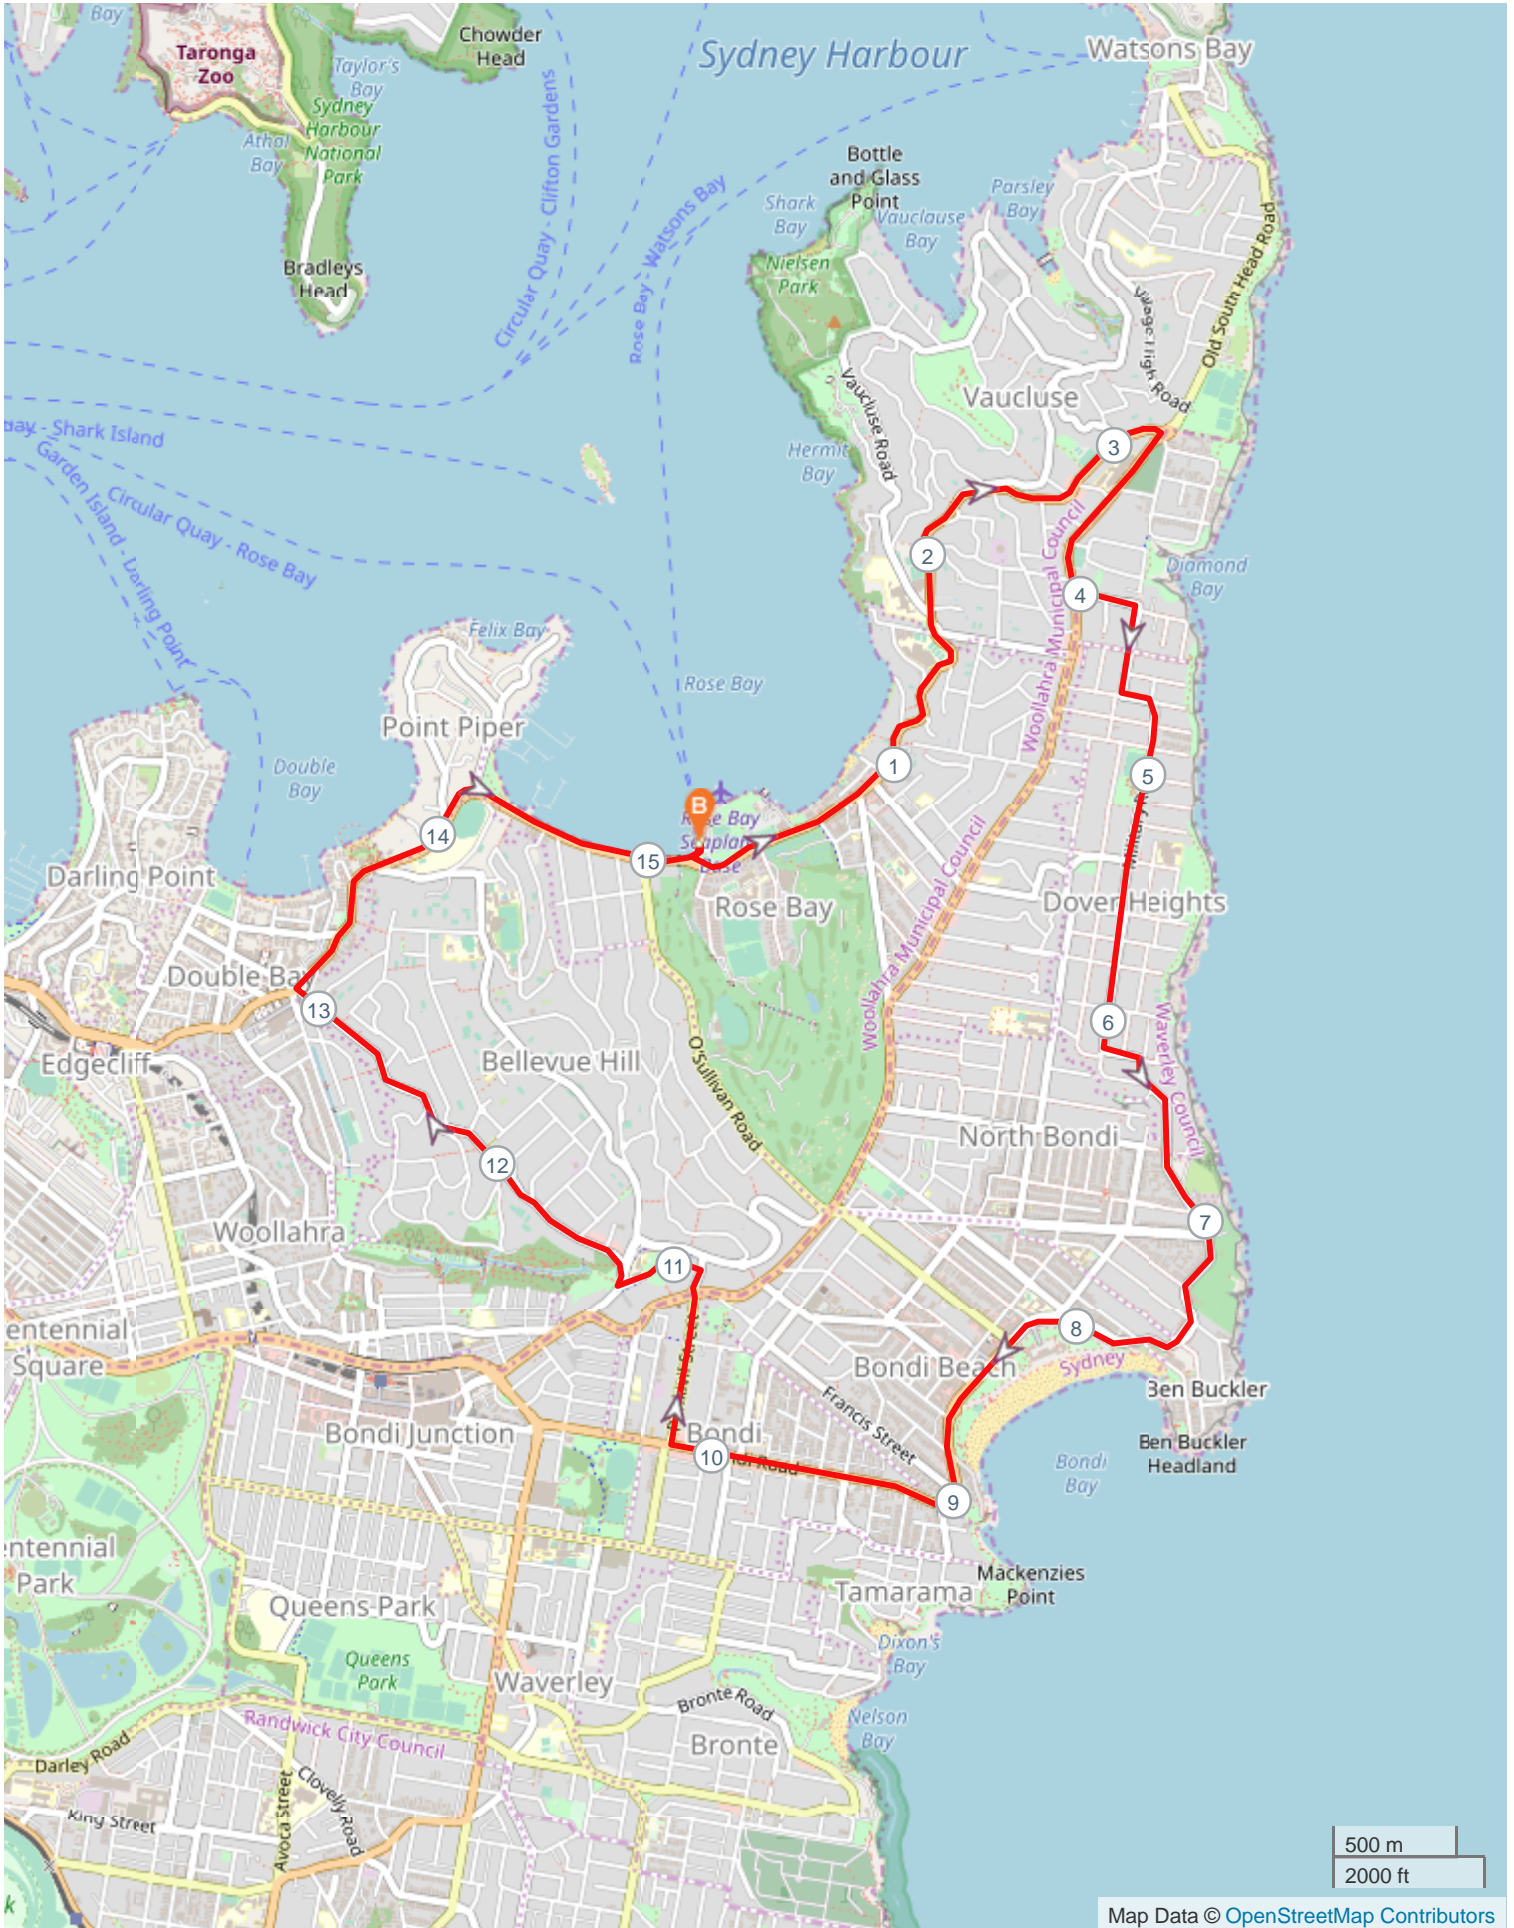

# SS C2S Sneak Peek 15km

## ROUTE DIRECTIONS

No	Km	Turn	Directions
----	----	------	------------

No	Km	Turn	Directions
1	0.000		Start by turning left onto Rose Bay Cycleway/ New South Head Road
2	3.186	↗	Stay right and turn right onto Old South Head Road
3	3.982	←	Turn left onto Military Road, follow Military Road to Bondi Golf Course
4	7.424	↗	Keep right onto Campbell Parade
5	8.843		Keep left onto Campbell Parade continue to the right onto Bondi Road
6	10.156	→	Turn right onto Penkivil Street
7	10.876	←	Turn left through park Bellevue Hill Lookout to Bellevue Park Road
8	11.243	↘	Turn right onto Victoria Road, stay left continue onto Bellevue Road until New South Head Road
9	13.098	→	Turn right onto New South Head Road
10	15.137		Keep left to finish
11	15.249		FINISH