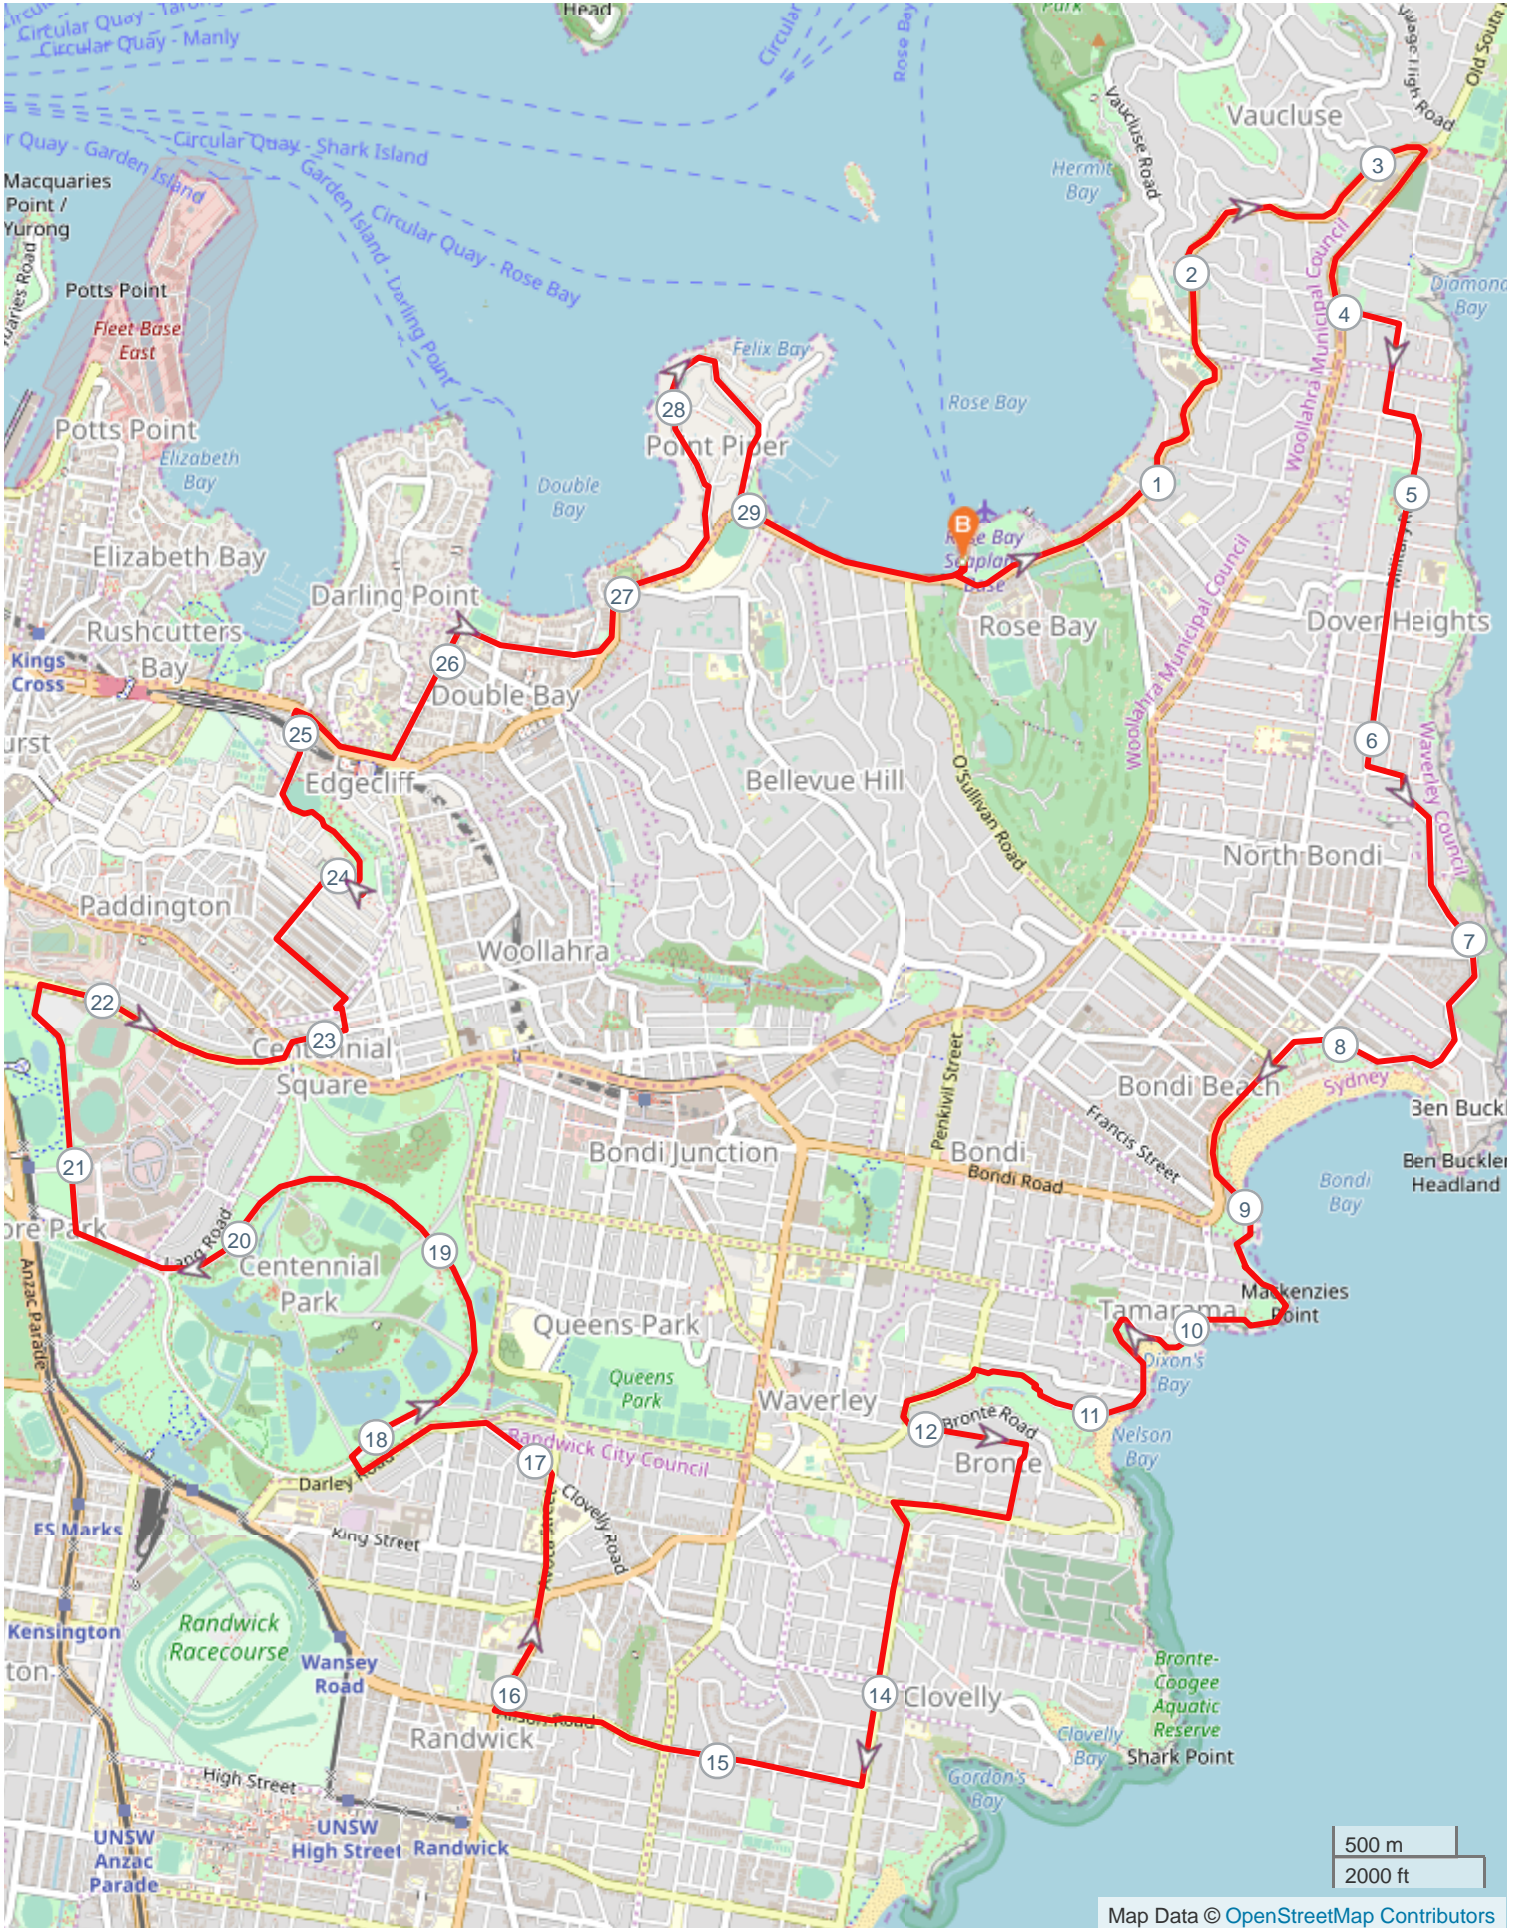

## ROUTE DIRECTIONS

No	Km	Turn	Directions
----	----	------	------------

No	Km	Turn	Directions
1	0.000		Start by turning left onto Rose Bay Cycleway/ New South Head Road
2	3.186	↗	Stay right and turn right onto Old South Head Road
3	3.982	←	Turn left onto Military Road, follow Military Road to Bondi Golf Course
4	7.424	↗	Keep right onto Campbell Parade
5	8.829	↖	Turn left onto Notts Avenue continue onto Eastern Beaches Coastal Walk
6	10.035	←	Keep left onto Eastern Beaches Coastal Walk
7	10.922		Continue onto Bronte Marine Drive and stay left onto Bayview Street through Bronte Park to Murray Street
8	11.526	←	Turn left onto Murray Street
9	11.924	←	Turn left onto Bronte Road, stay right continue onto Gardyne Street
10	12.419	→	Turn right onto St Thomas Street
11	12.726	←	Turn left onto MacPherson Street
12	13.209	←	Turn left onto Arden Street
13	14.389	↗	Turn right onto Alison Road
14	15.910	→	Turn right onto Avoca Street
15	16.904	←	Turn left onto Clovelly Road
16	17.245	←	Turn left onto Darley Road
17	17.804	→	Turn right onto Parkes Drive then turn right onto Grand Drive continue around Centennial to Robertson Road Gates
18	20.393		Exit Centennial Park, turn right onto Driver Avenue
19	21.759	→	Turn right onto Moore Park Road
20	22.802	←	Turn left onto Lang Road cross Oxford Street continue onto Queen Street
21	23.098	←	Turn left onto Halls Lane, turn left onto Rush Street, turn right onto Jersey Road
22	23.265	←	Turn left onto Paddington Street
23	23.621	→	Turn right onto Elizabeth Street
24	23.983	→	Turn right onto Harris Street continue through Trumper Park
25	24.612	↗	Keep right go around oval continue onto Glenmore Road
26	25.093	→	Turn right onto New South Head Road
27	25.540	←	Turn left onto Ocean Avenue
28	26.141	→	Turn right onto William Street
29	26.736	←	Turn left onto Rose Bay Cycleway/New South Head Road
30	27.428	←	Turn left onto Wolseley Road and stay left
31	28.309	→	Turn right onto Wyuna Road
32	28.969	←	Turn left onto Rose Bay Cycleway/New South Head Road
33	29.852		Keep left to finish
34	29.964		FINISH