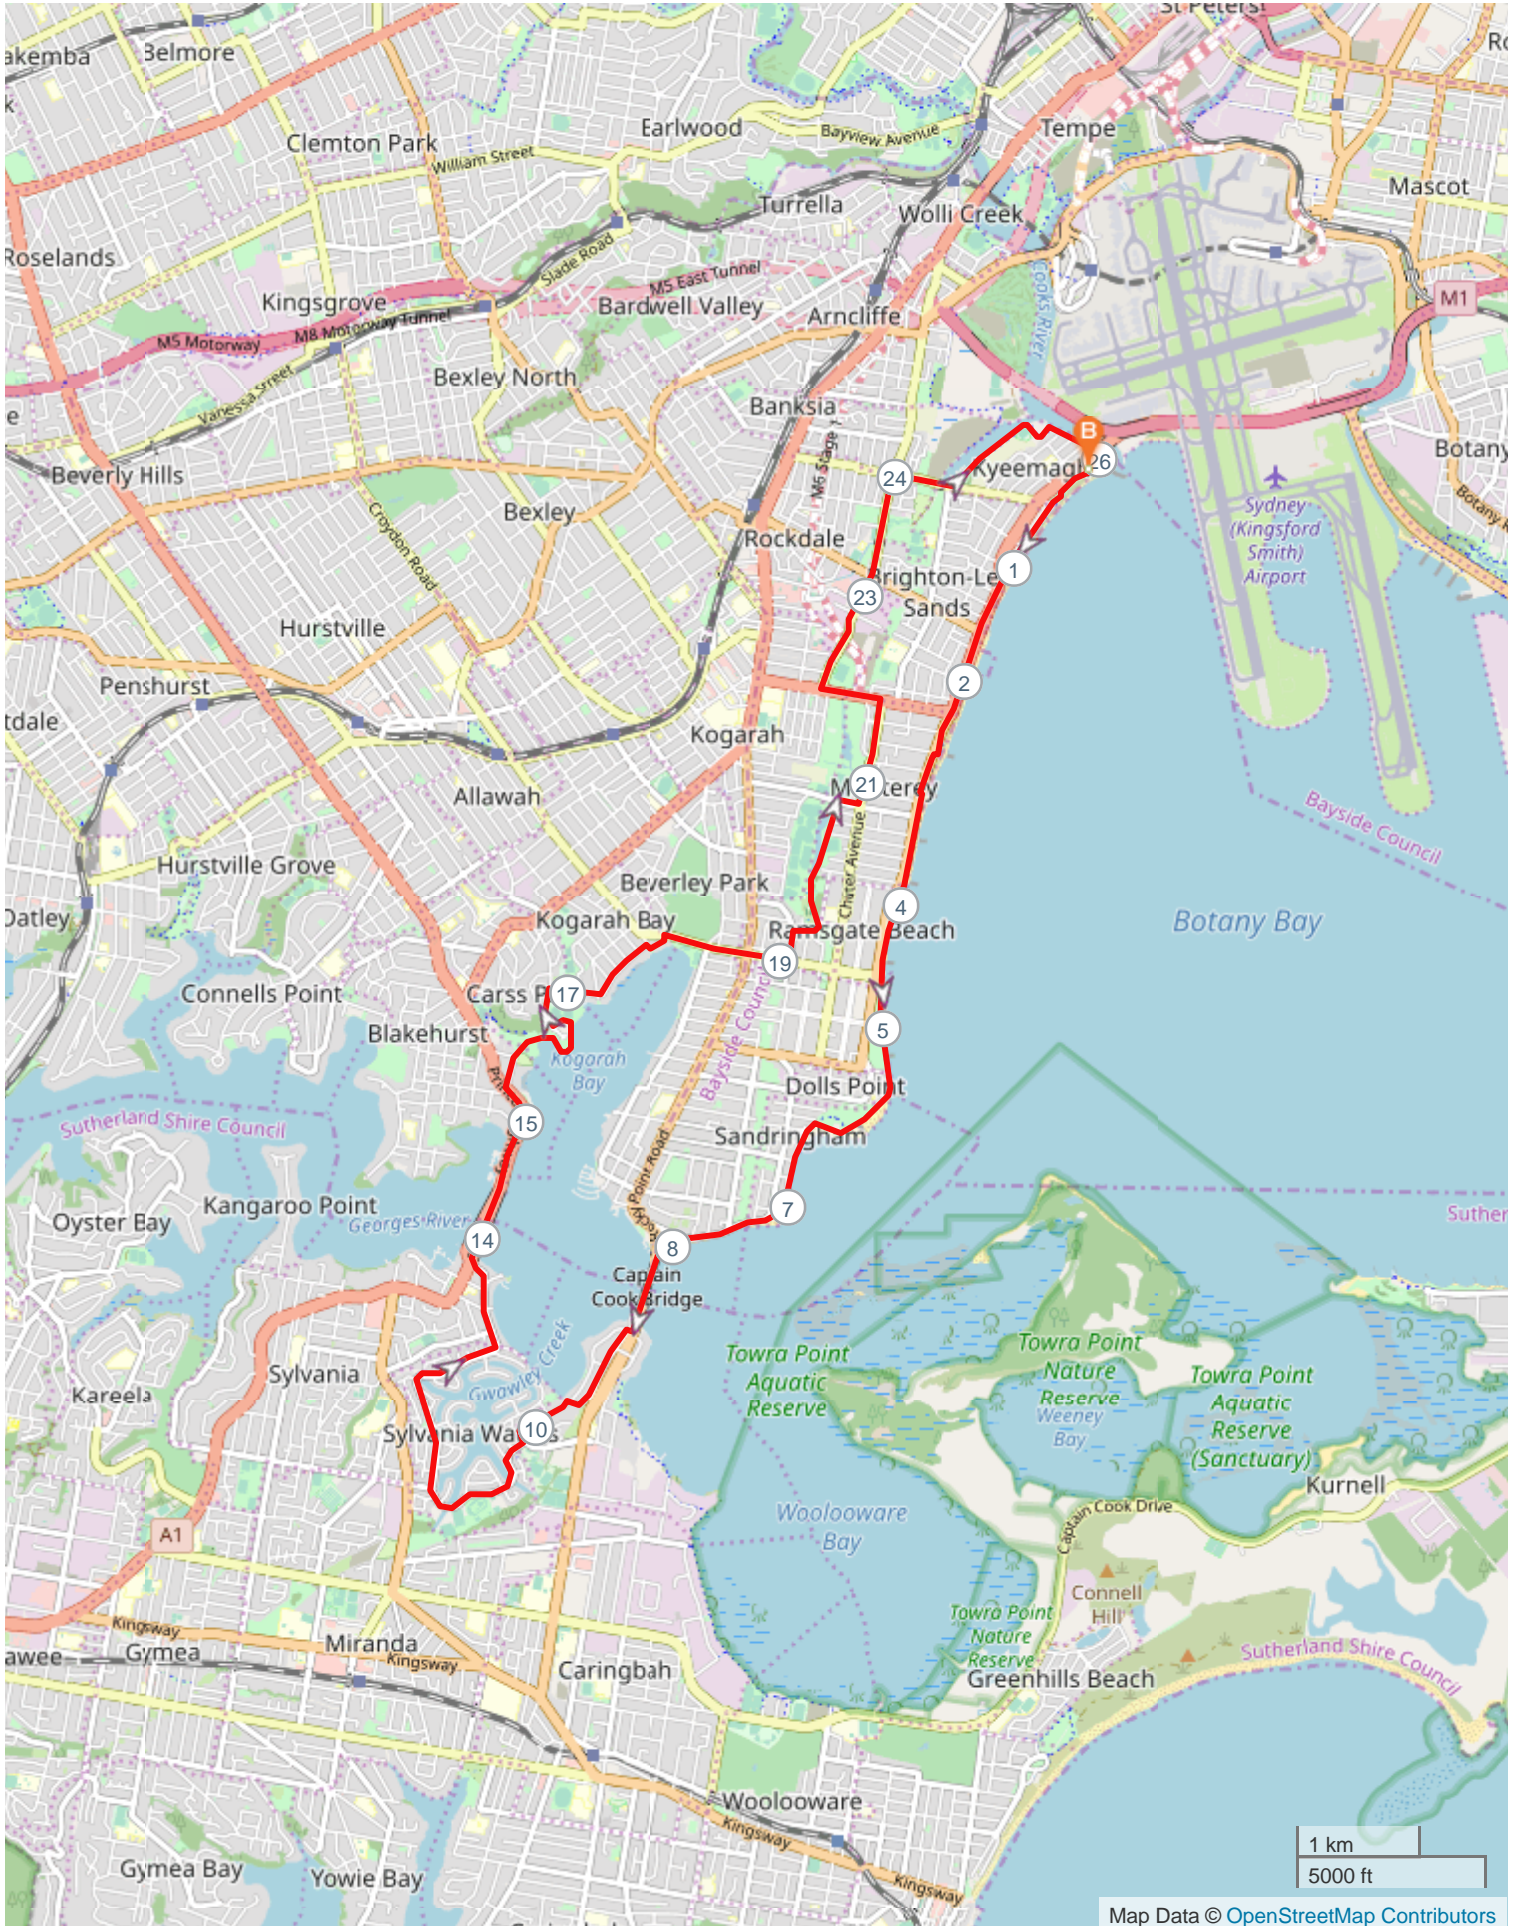

SS Airport Adventure 25km

ROUTE DIRECTIONS

No	Km	Turn	Directions
----	----	------	------------

No	Km	Turn	Directions
1	0.000		Start on Cook Park Trail and continue on Cook Park Trail for next 6km
2	6.289	←	Turn left onto Cook Park Trail
3	8.070	↖	Turn left onto Captain Cook Bridge, continue to other side
4	8.796	→	At end of Captain Cook Bridge turn right then left onto Old Taren Point Road
5	9.584	→	Turn right onto Old Taren Point Road then left onto Holt Road
6	10.220	→	Turn right onto Belgrave Esplanade
7	11.397	→	Turn right onto Belgrave Esplanade
8	13.765	↗	Turn right onto Tom Ugly's Bridge continue to other end
9	15.301	→	Turn right onto Beach Street continue to Carrs Bush Park, go through park continue with water on your right, go past Carrs Cottage Museum
10	16.240	↗	Keep right along waters edge
11	16.368	↖	Turn left alongside Kogarah War Memorial Olympic Swimming Pool, then turn right onto Carwar Avenue
12	16.872	→	Turn right onto Carlton Crescent
13	17.845	→	Turn right onto Vaudan Street then right onto Ramsgate Road
14	19.089	←	Turn left onto Margate Street
15	19.347	→	Turn right onto path to Tonbridge Street Reserve then veer left through Hawthorn Street Natural Area
16	20.648	→	Turn right onto Barton Street then left onto Chuter Avenue
17	21.667	←	Turn left onto President Avenue then turn right onto West Botany Street
18	23.995	→	Turn right onto Bestic Street
19	24.494	←	Turn left onto Cook Park Trail
20	25.263	↗	Keep right onto Cook Park Trail
21	25.534	→	Turn right onto Cook Park Trail
22	26.019	←	Turn left onto Cook Park Trail, continue to finish
23	26.160		FINISH