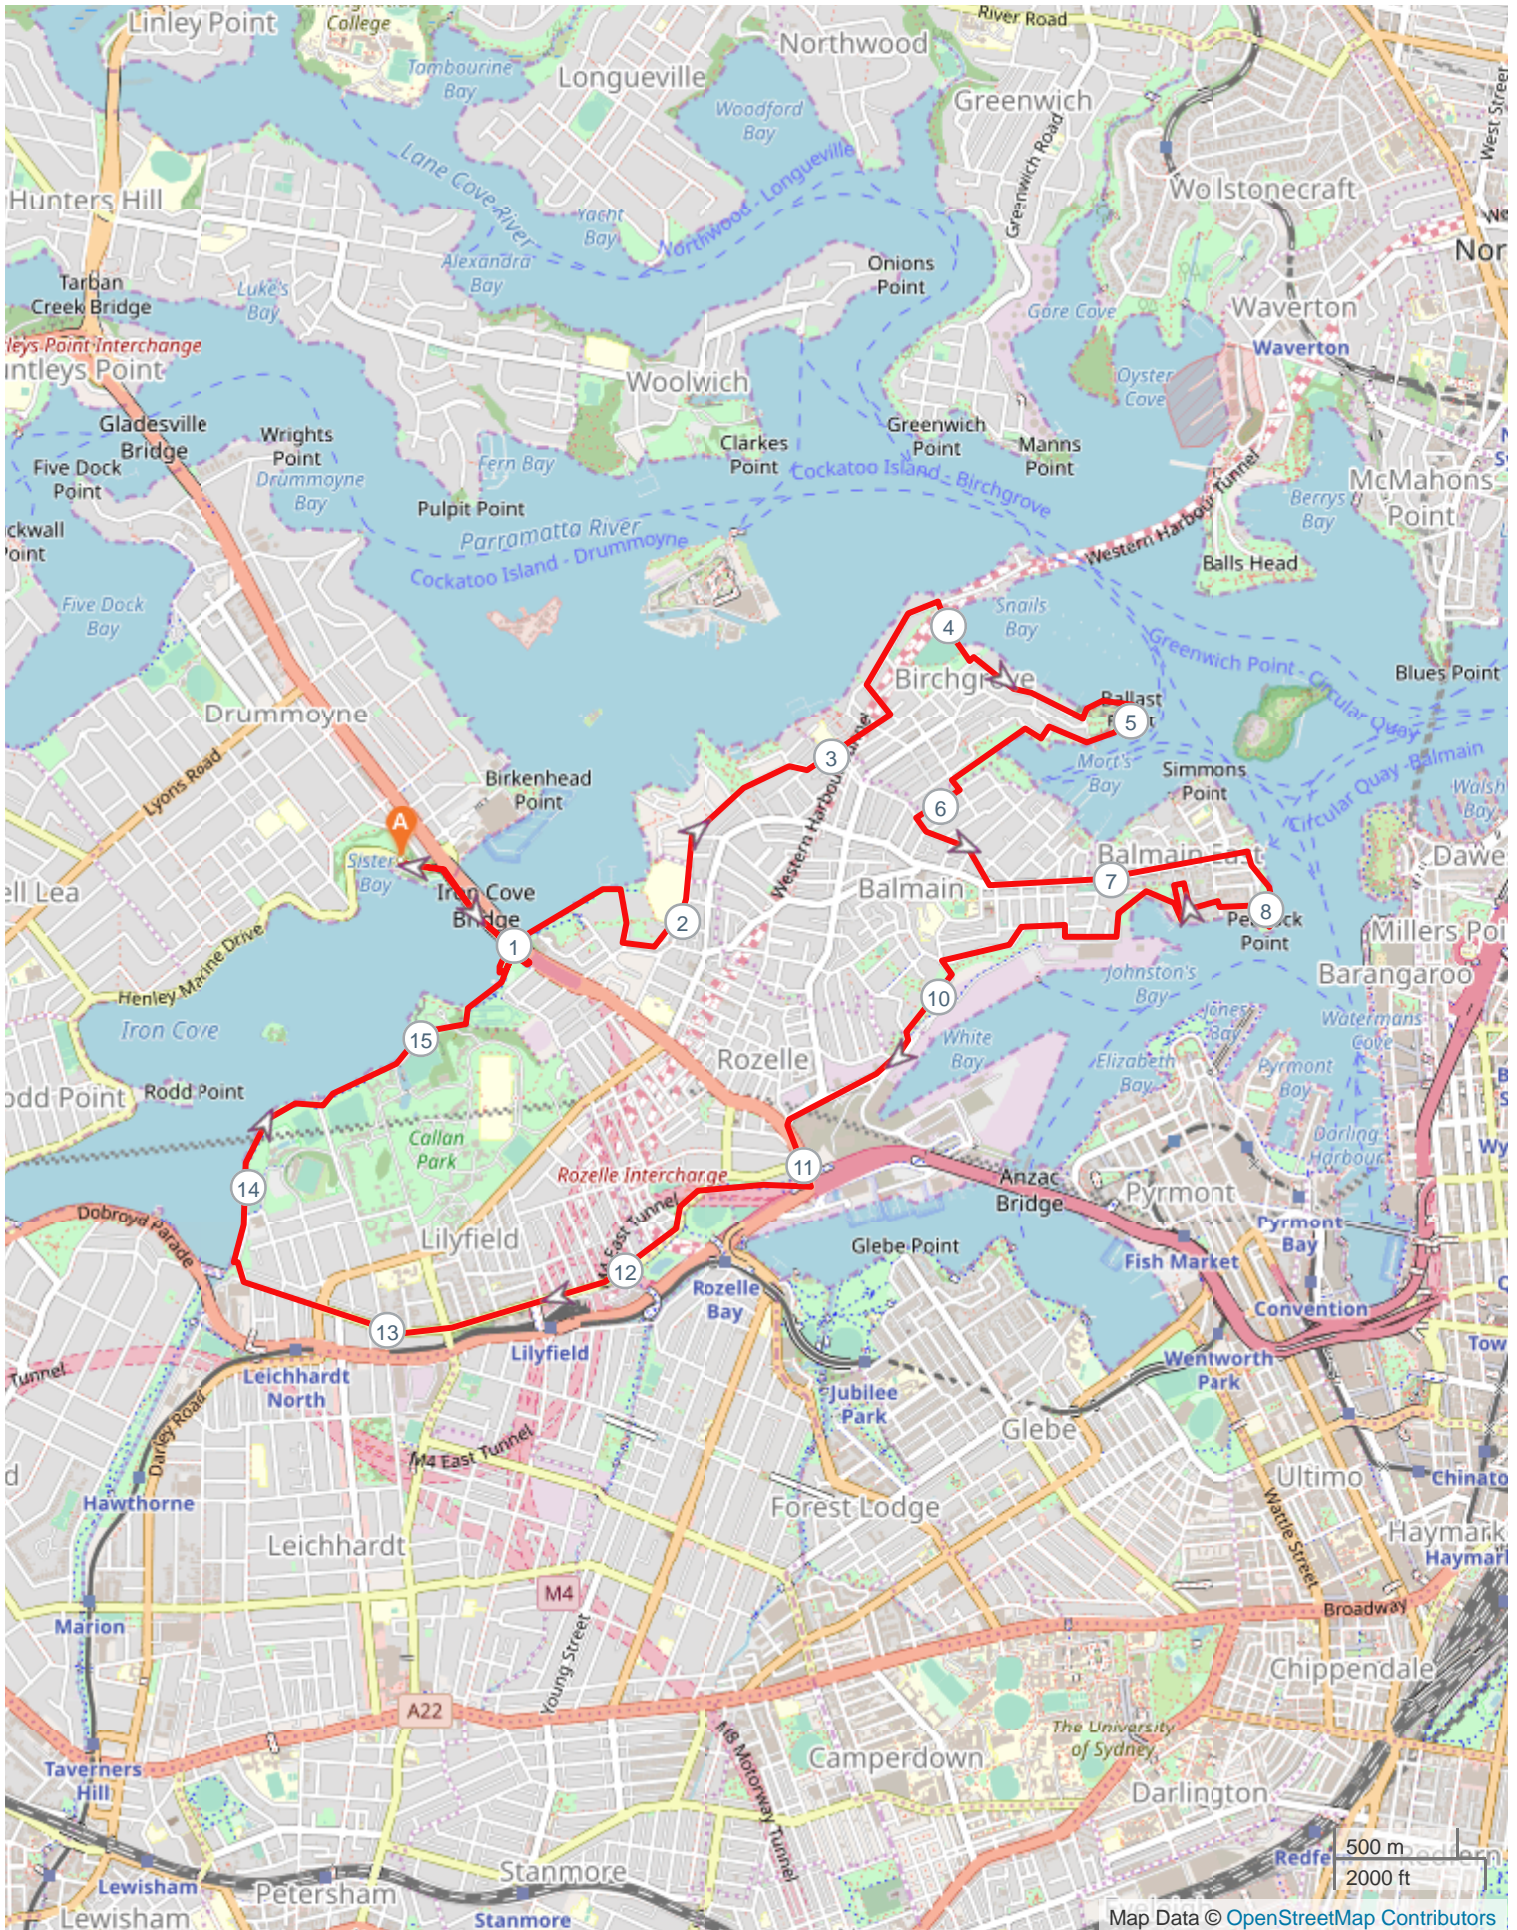

SS Balmain Bungle 15km

ROUTE DIRECTIONS

No	Km	Turn	Directions
----	----	------	------------

No	Km	Turn	Directions
1	0.001	←	From carpark turn right onto The Bay Run continue across the Iron Cove Bridge to the other end
2	0.874	→	Turn right at King George Park go under Iron Cove Bridge follow path with Bay on your left , head towards Balmain
3	1.494	→	Turn right at end of units continue up steep hill (bike track) , turn left onto Waragal Avenue to end, turn left onto Terry Street
4	2.891	←	Turn left onto Birchgrove Road continue to end and turn left onto Cove Street
5	3.448	→	Turn right onto Louisa Road, turn right at bottom of Birchgrove Park continue onto Wharf Road
6	4.706	←	Turn left and continue around Ballast Point Park. Down steps behind toilets, around point to Yeend Street.
7	5.363	↙	Turn sharp left onto McKell Street, turn left halfway up McKell Street and continue through Mort Bay Park
8	5.850	←	Turn left onto Cameron Street then right onto College Street then left onto Curtis Road, turn left onto Darling Street
9	7.569	→	Turn right onto Weston Street the veer left go through Illoura Reserve (stay above the park on walkway)
10	7.937		Continue onto Edward Street then left onto William Street. Turn right onto Johnston Street then left onto Hosking Street to the end, right onto Little Nicholson Street
11	8.427	←	Turn left across park left (top of hill) onto Datchett Street continue to bottom turn right and follow path onto Jubilee Place
12	8.808	↖	Turn left go across Ewenton Park, continue to Grafton Street
13	9.296	←	Turn right onto Adolphus Street, turn left onto Vincent Street then veer left onto Donnelly Street
14	9.838	↙	Turn sharp left (at locked gate) onto Booth Street, continue onto Booth Street , continue down road and sown staircase and along path to Robert Street
15	10.842	←	Turn left on to Victoria Road, stay on footpath and after 100m turn left down steps and then right underneath Victoria Road and into Rozelle Bay Park (above Rozelle Interchange). Follow path through park to Lilyfield Road
16	13.596	→	At the end of Lilyfield Road, turn right onto Maliyawul Street and continue on the Bay Run
17	16.308		Finish at Brett Park