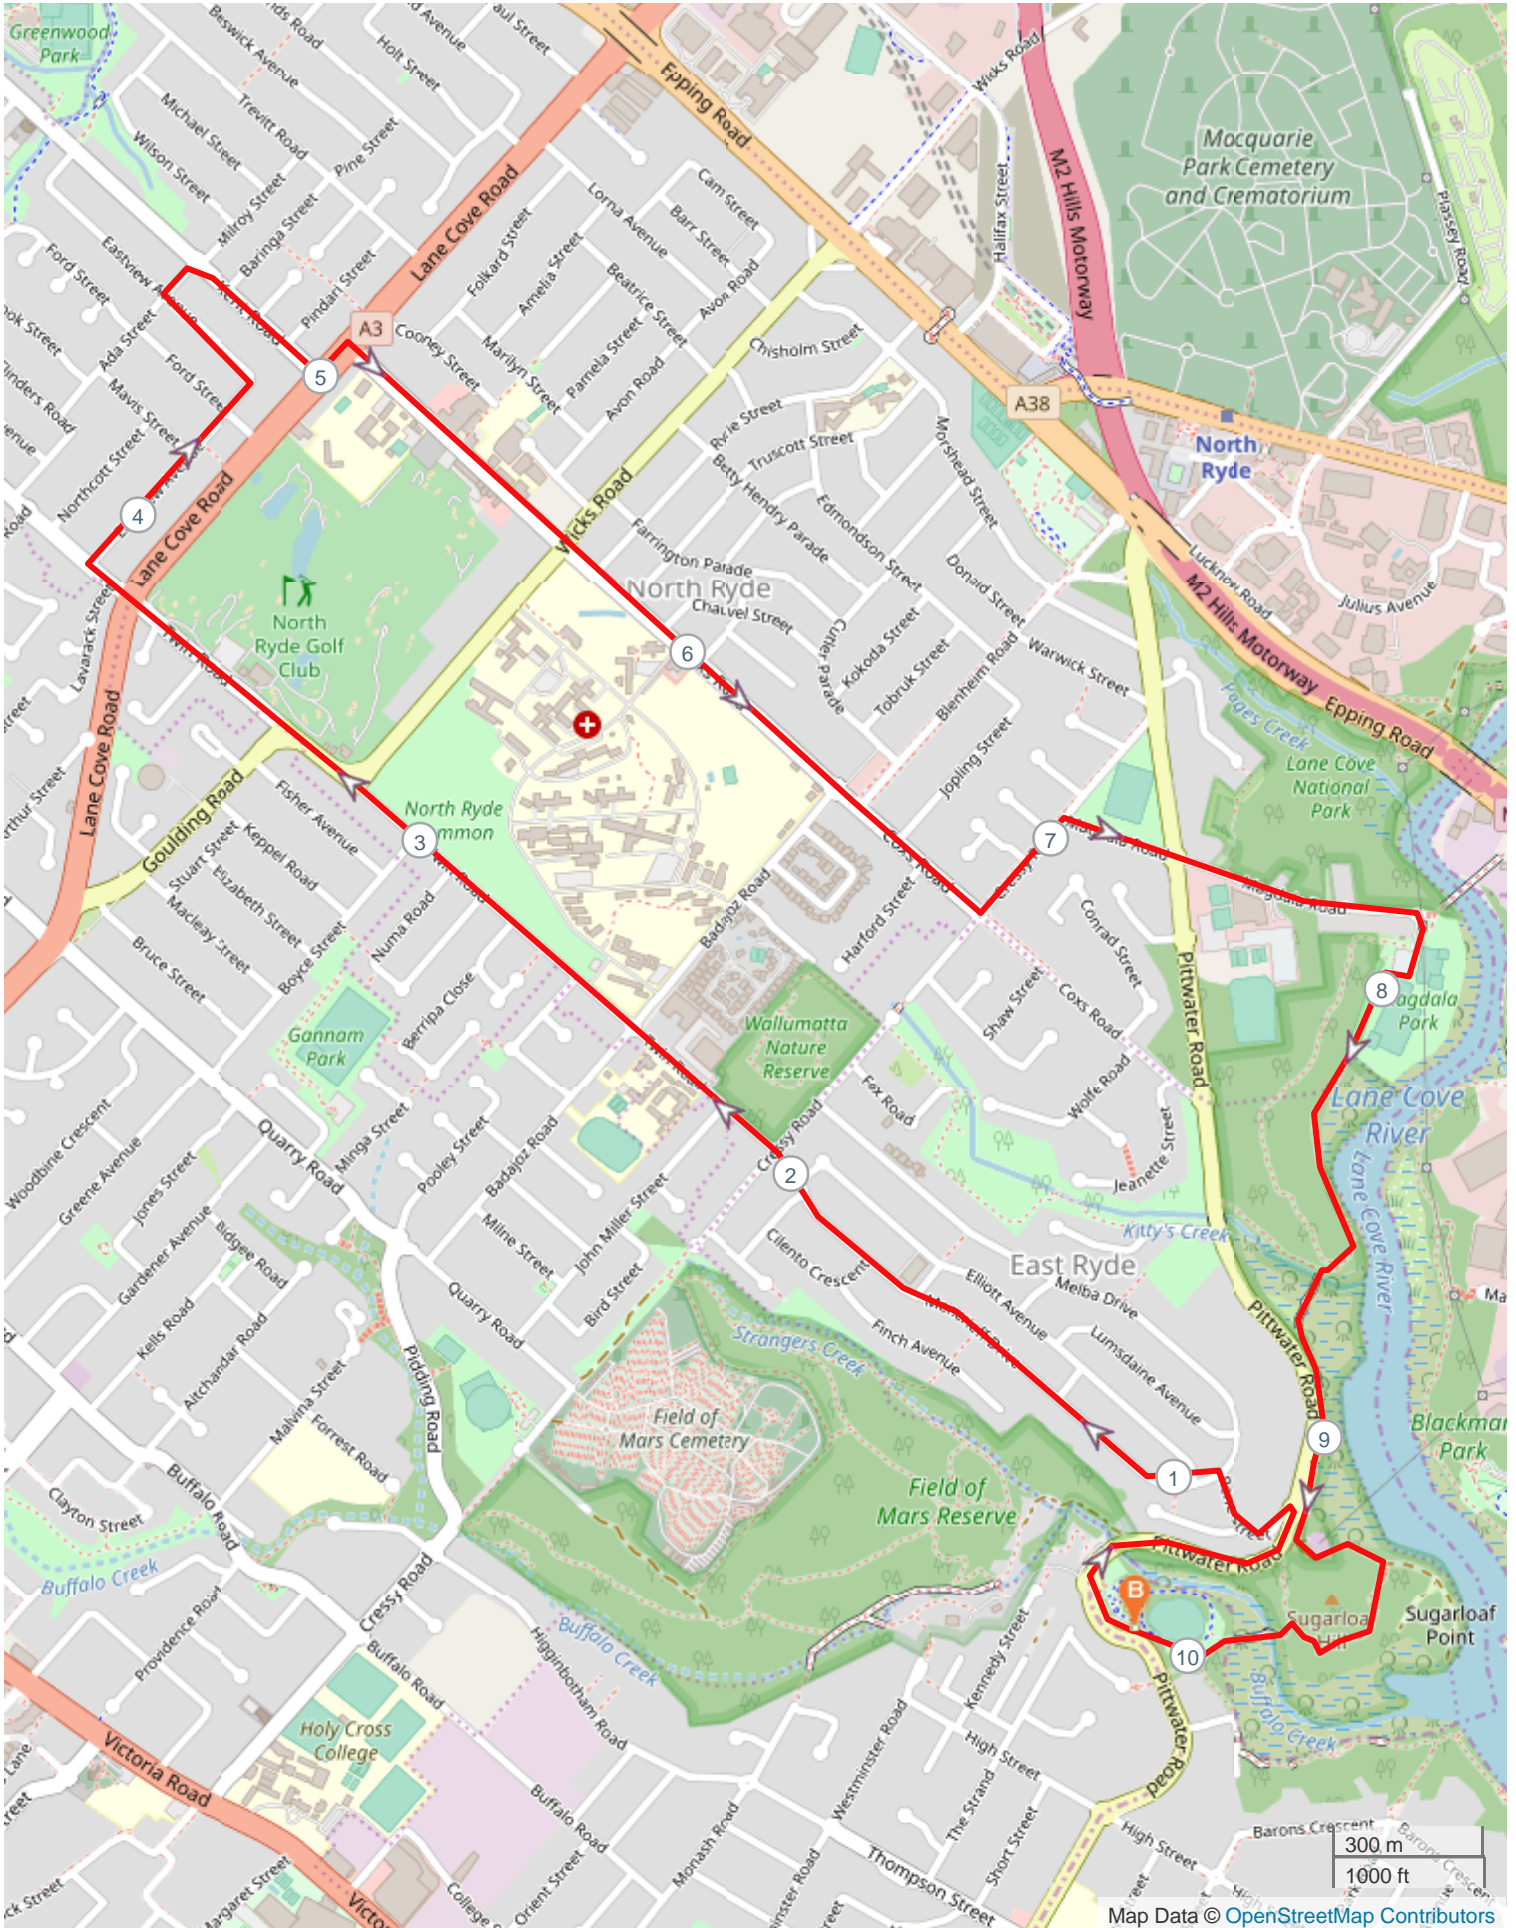

SS Buffalo Creek 10km

ROUTE DIRECTIONS

No	Km	Turn	Directions
----	----	------	------------

No	Km	Turn	Directions
1	0.001		Leave carpark at Buffalo Creek Reserve, turn right onto Pittwater Road, turn left onto Rene Street, turn left onto Moncrieff Drive
2	2.042		Cross Cressy Road continue onto Twin Road
3	3.697		Cross Lane Cove Road, turn right onto Eastview Avenue
4	4.594	➔	Turn right onto Ada Street, turn right onto Kent Road, turn left onto Lane Cove Road cross over turn right onto Coks Road
5	6.787	➤	Turn left onto Cressy Road, turn right onto Magdala Road to the end
6	7.784	➔	Turn right through Magdala Park continue onto The Great North Walk
7	8.651	➤	Turn left onto The Great North Walk
8	9.419	➔	Turn right onto The Great North Walk continue to Buffalo Creek Reserve, the finish
9	10.111		FINISH