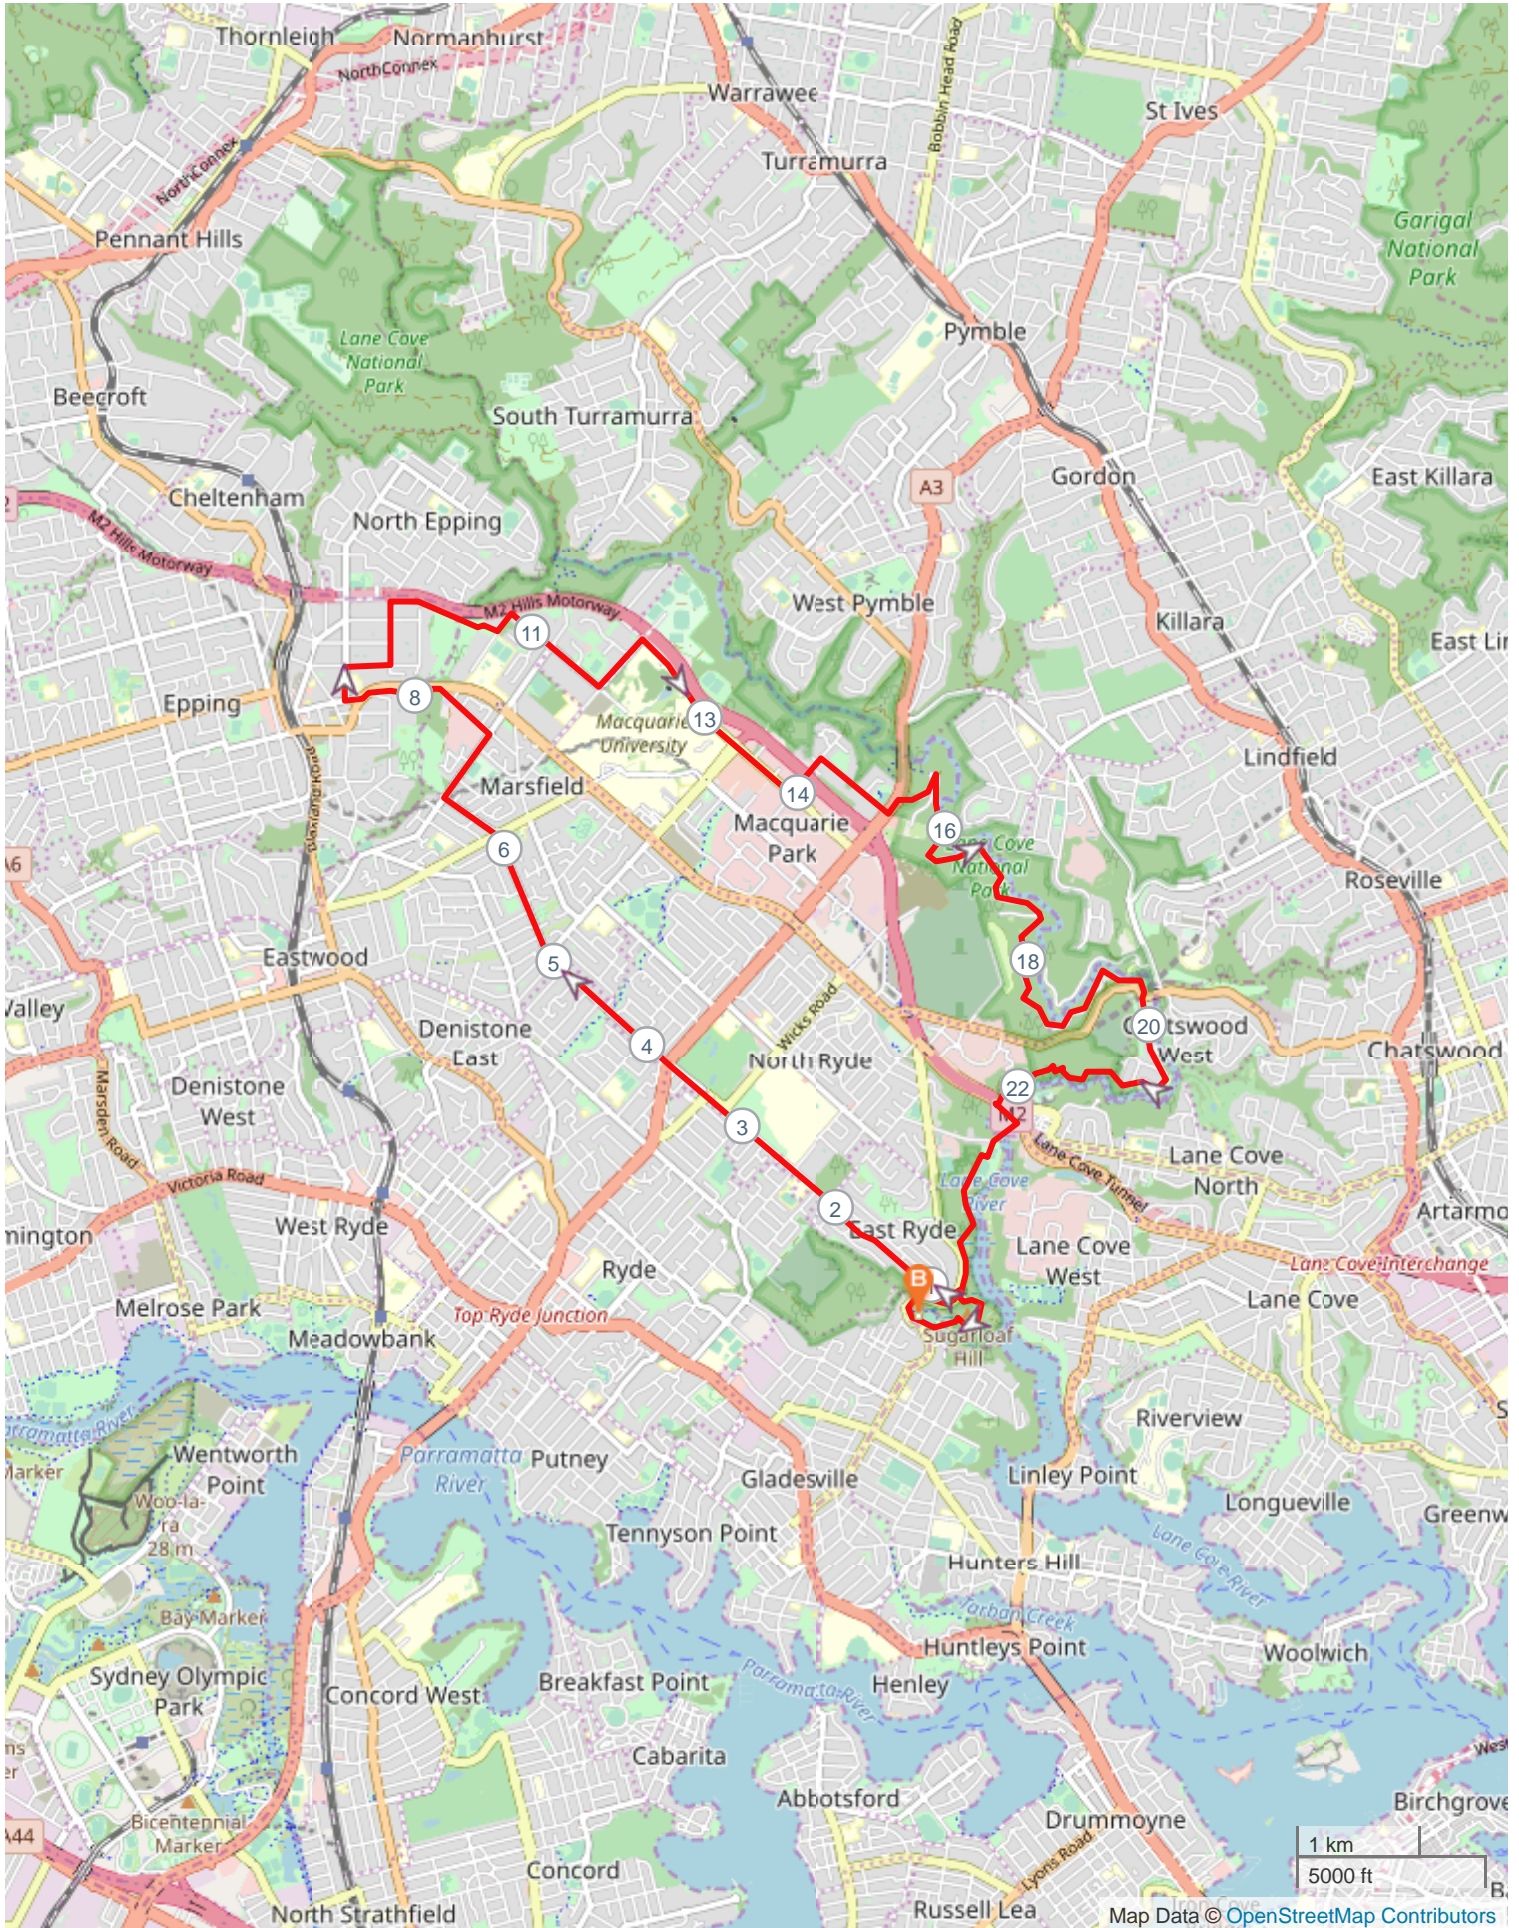

SS Buffalo Creek 25km

ROUTE DIRECTIONS

No	Km	Turn	Directions
----	----	------	------------

No	Km	Turn	Directions
1	0.001		Leave carpark at Buffalo Creek Reserve, turn right onto Pittwater Road, turn left onto Rene Street, turn left onto Moncrieff Drive
2	2.042		Cross Cressy Road continue onto Twin Road
3	3.722		Cross Lane Cove Road continue onto Bridge Road
4	5.035	↗	Cross Herring Road continue onto Abuklea Road
5	6.082	↖	Cross Balaclava Road continue onto Abuklea Road to Vimiera Road, turn right onto Vimiera Road
6	7.237	←	Turn left onto Pembroke Road continue onto Terrys Creek Track then continue onto Pembroke Road
7	8.358	←	Turn left onto Epping Road, cross Epping Road, turn right onto Pembroke Street, turn right onto Norfolk Road, turn right onto Chester Street, turn left onto York Street
8	9.694	→	Turn right onto Somerset Street continue to end continue onto Terrys Creek Trail
9	10.617	←	Turn left onto Crimea Road, turn right onto Waterloo Road, turn left onto Culloden Road
10	12.224	→	Turn right onto Talavera Road
11	13.960	←	Turn left onto Khartoum Road, turn right onto Fontenoy road, turn left onto Lane Cove Road, cross Lane Cove Road, turn right onto Riverside Drive continue to Dehli road
12	19.782	↖	Cross Dehli Road, continue onto River Avenue continue on River Avenue to Fairyland Track, turn left onto Fairyland Track
13	22.272	→	Cross Epping Road turn left, turn right continue onto track/path to Magdala Park, continue through Magdala Park onto The Great North Walk WATER/TOILETS
14	24.398	→	Turn right onto The Great North Walk continue to Buffalo Creek Reserve, the finish
15	25.091		FINISH