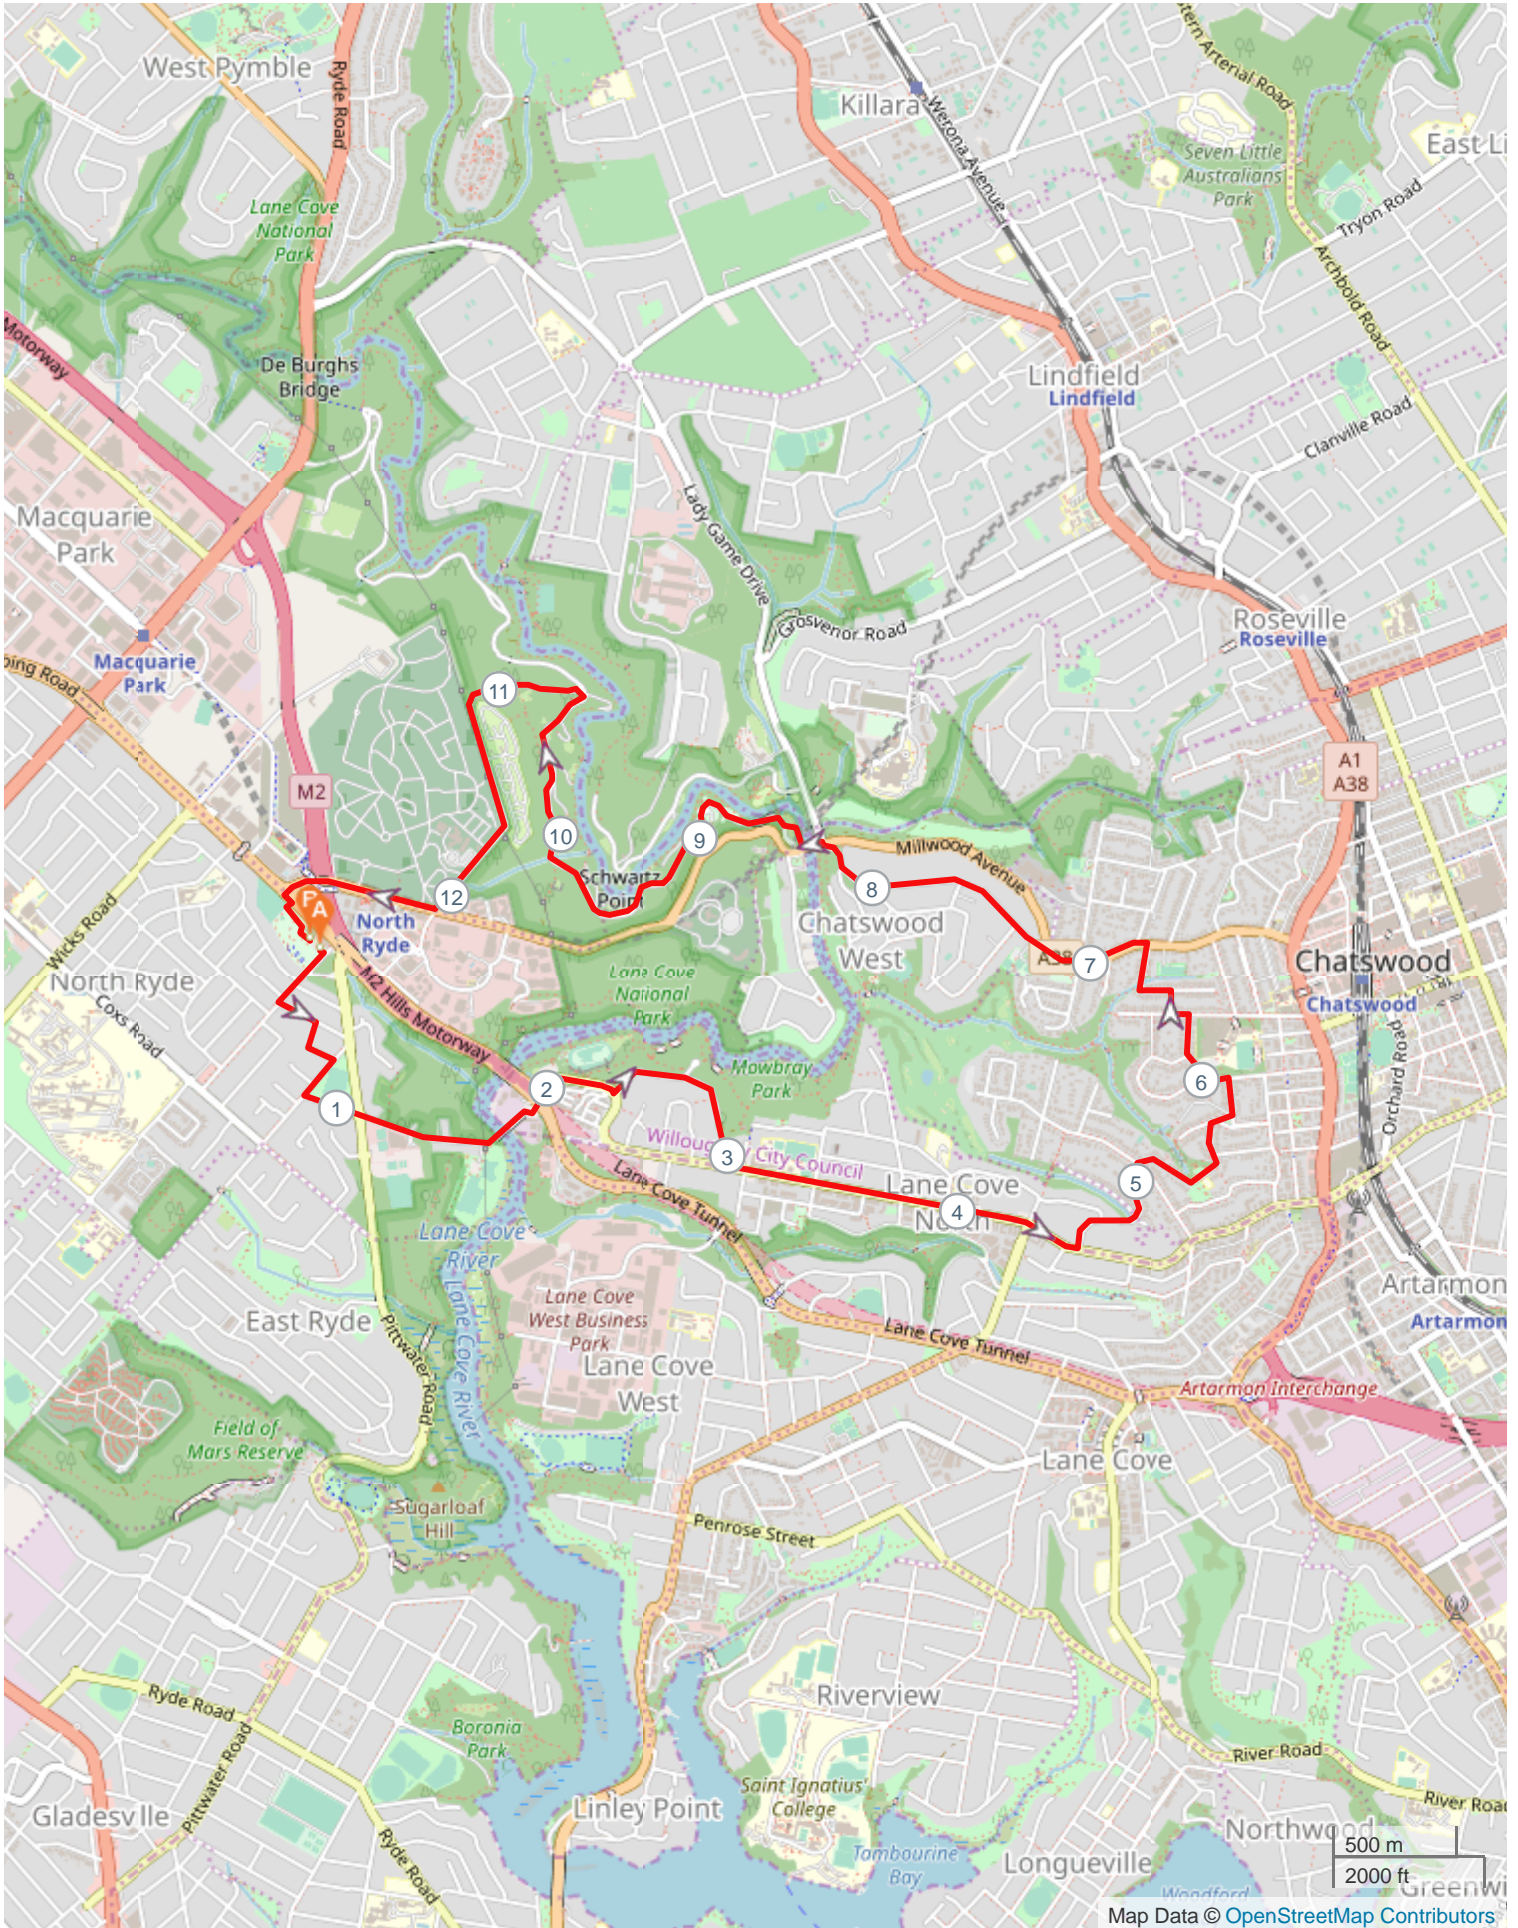

# SS Chatswood Chase 10km

## ROUTE DIRECTIONS

No	Km	Turn	Directions
----	----	------	------------

No	Km	Turn	Directions
1	0.018	➔	Turn right onto Blenheim Road
2	0.289	➤	Turn left onto Warwick Street, turn right onto path between houses 12 and 14, go to end of path, turn left onto Ian Street
3	0.691	➤	Turn right onto Cressy Road, turn left onto Magdala Avenue, go over footbridge to Epping Road
4	1.892		Cross Epping Road. Water, Toilets at Oval. Continue onto Mowbray Road
5	2.302	➤	Turn left onto Avian Crescent
6	3.054	➤	Turn left onto Mowbray Road
7	4.526	➤	Turn left onto Dalrymple Avenue
8	5.618	➔	Turn right onto Beresford Avenue, turn left onto Lone Pine Avenue, turn left onto Eddy Road, turn right onto De Villers Avenue
9	6.100	➔	Turn right onto Dardanelles Road, turn left onto Centennial Avenue, turn right onto Reginald Street, turn left onto Park Avenue
10	6.751	➤	Turn left onto Fullers Road, stay left to the end of Fullers Road
11	8.289	➤	Turn left onto Delhi Road cross over to Lane Cove National Park and continue to Riverside Drive continue uphill to Scribbly Gums
12	10.645	➤	Turn left onto Scribbly Gums continue to end go through gates continue onto Plassey Road
13	12.087	➔	Turn right onto Delhi Road
14	12.720	➤	Cross Epping Road, turn left onto Epping Road, turn right into Blenheim Park to finish
15	12.974		FINISH