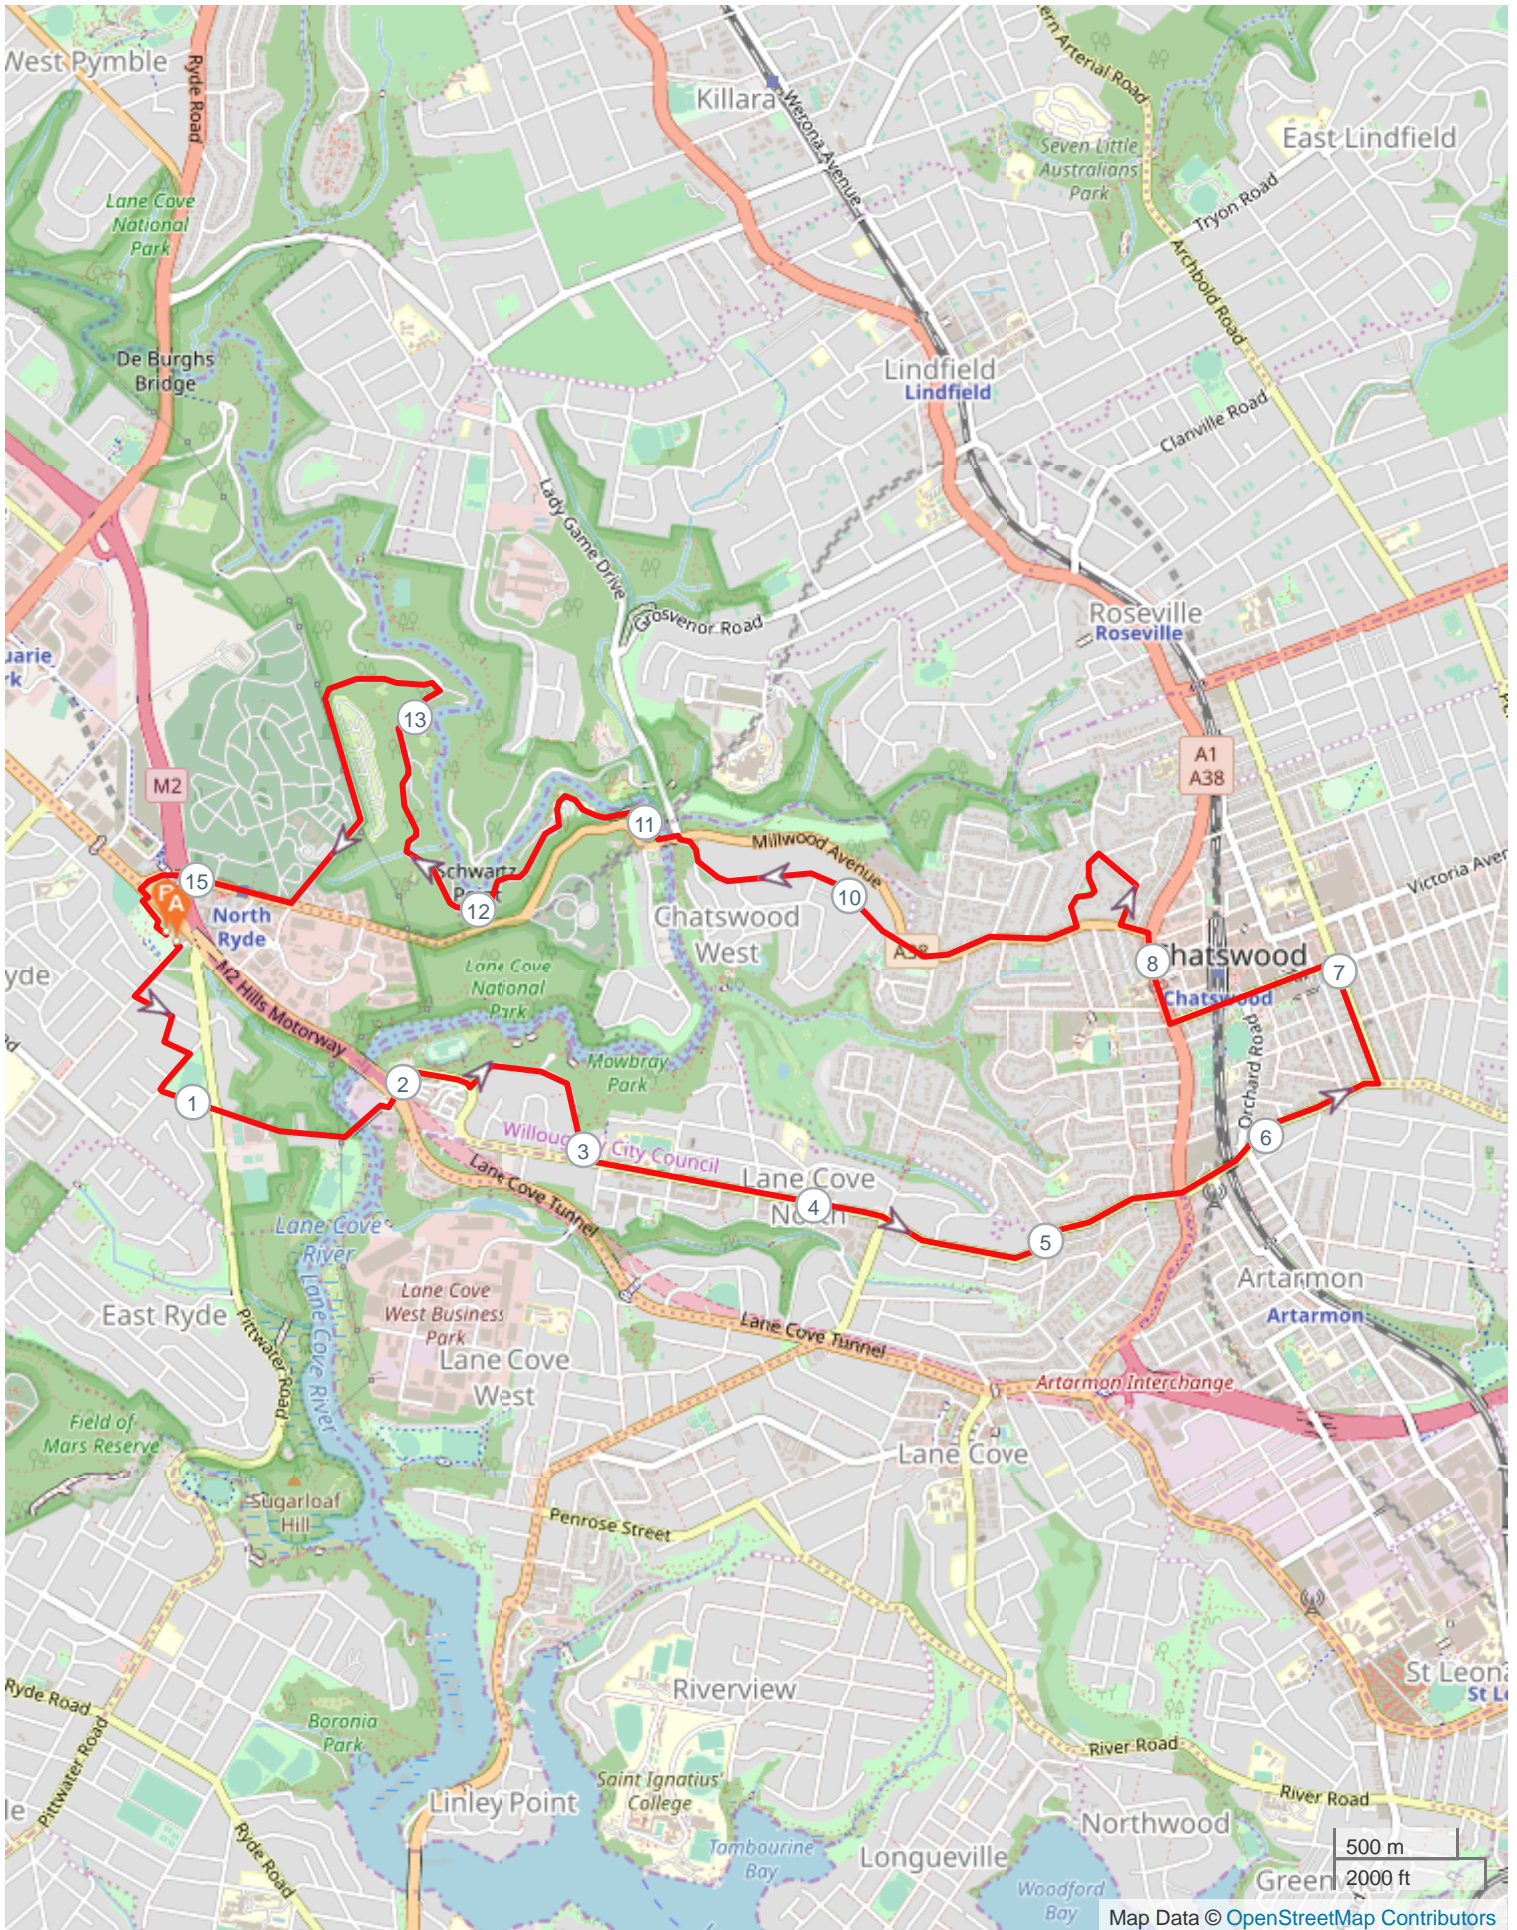

# SS Chatswood Chase 15km

## ROUTE DIRECTIONS

No	Km	Turn	Directions
----	----	------	------------

No	Km	Turn	Directions
1	0.018	➔	Turn right onto Blenheim Road
2	0.289	➤	Turn left onto Warwick Street, turn right onto path between houses 12 and 14, go to end of path, turn left onto Ian Street
3	0.691	➤	Turn right onto Cressy Road, turn left onto Magdala Avenue, go over footbridge to Epping Road
4	1.892		Cross Epping Road. Water, Toilets at Oval. Continue onto Mowbray Road
5	2.302	➤	Turn left onto Avian Crescent
6	3.054	➤	Turn left onto Mowbray Road
7	5.564		Cross Pacific Highway continue onto Mowbray Road
8	6.509	➤	Turn left onto Archer Street
9	7.025	➤	Turn left onto Albert Avenue, turn right onto Pacific Highway
10	8.105	➤	Turn left onto Fullers Road, turn right onto View Street, turn left onto Tessa Street, turn left onto Anglo Street, turn right onto Fullers Road
11	8.965	➔	Turn right onto Fullers Road
12	10.804	➤	Turn left onto Delhi Road cross over to Lane Cove National Park and continue to Riverside Drive continue uphill to Scribbly Gums
13	13.160	➤	Turn left onto Scribbly Gums continue to end go through gates continue onto Plassey Road
14	14.602	➔	Turn right onto Delhi Road
15	15.235	➤	Cross Epping Road, turn left onto Epping Road, turn right into Blenheim Park to finish
16	15.489		FINISH