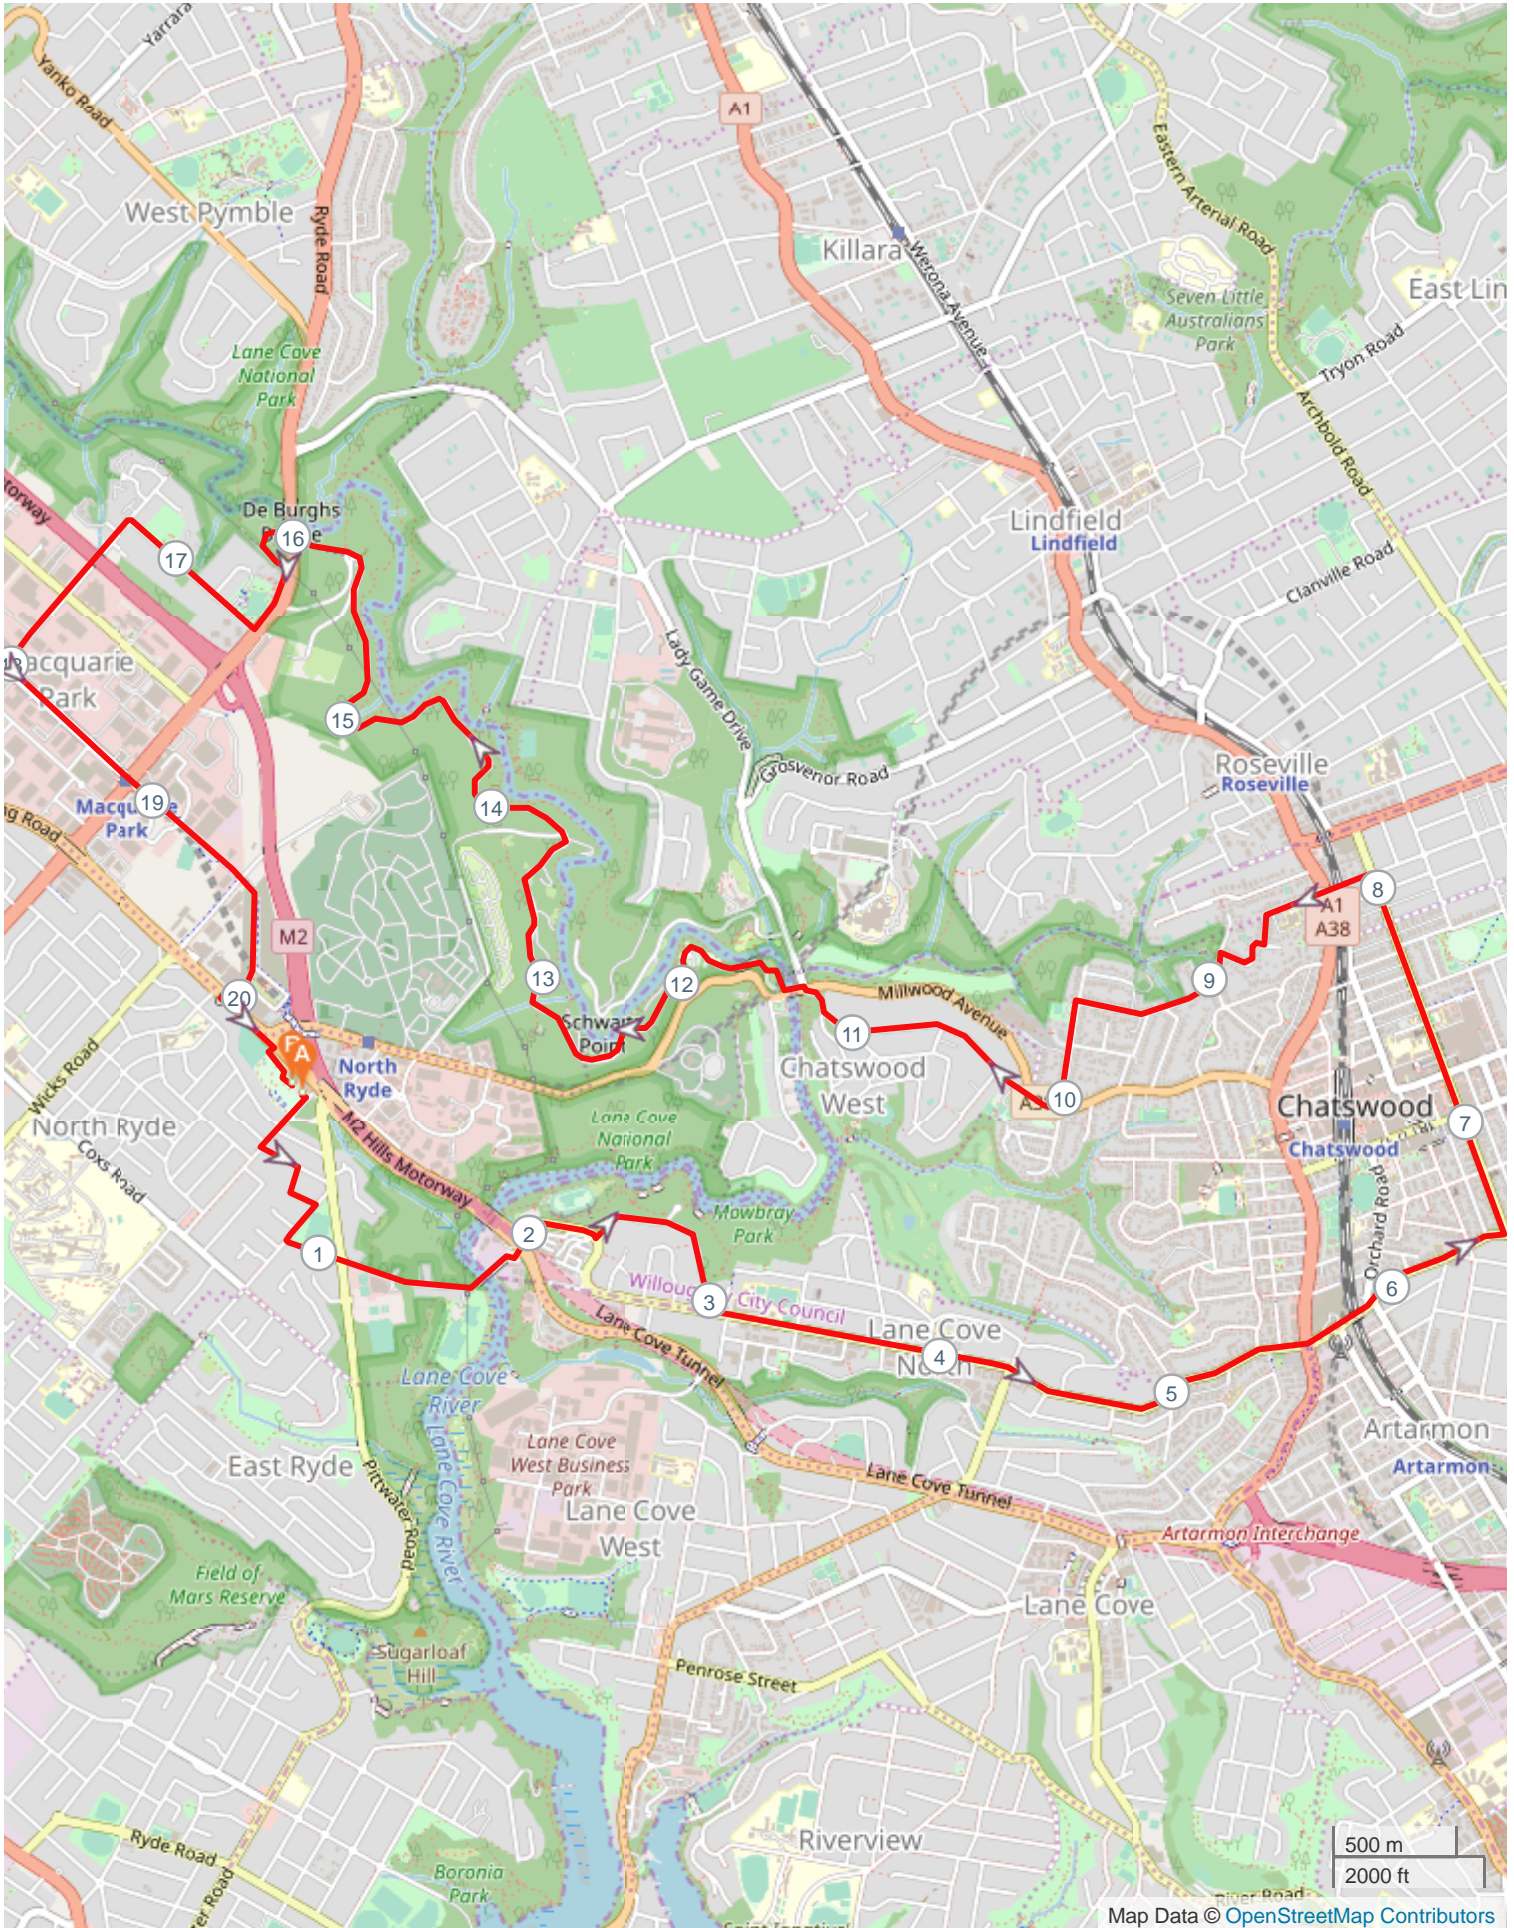

# SS Chatswood Chase 20km

## ROUTE DIRECTIONS

No	Km	Turn	Directions
----	----	------	------------

No	Km	Turn	Directions
1	0.018	➔	Turn right onto Blenheim Road
2	0.289	➤	Turn left onto Warwick Street, turn right onto path between houses 12 and 14, go to end of path, turn left onto Ian Street
3	0.691	➤	Turn right onto Cressy Road, turn left onto Magdala Avenue, go over footbridge to Epping Road
4	1.892		Cross Epping Road. Water, Toilets at Oval. Continue onto Mowbray Road
5	2.302	➤	Turn left onto Avian Crescent
6	3.054	➤	Turn left onto Mowbray Road
7	5.592		Cross Pacific Highway continue onto Mowbray Road
8	6.509	➤	Turn left onto Archer Street
9	8.051	➤	Turn left onto William Street, cross Pacific Highway continue onto Wyvern Avenue
10	8.623	➔	Turn right onto Peckham Avenue, turn left onto Dulwich Road, turn right onto Hillside Street
11	9.036	➤	Turn left onto West Parade follow round to the right becomes Blue Gum Avenue continue onto Kareela Road
12	9.614	➤	Turn left onto Greville Street, turn right onto Fullers Road, stay left continue to the end of Fullers Road
13	11.283	➤	Turn left onto Delhi Road cross over to Lane Cove National Park and continue to Riverside Drive continue uphill to the Rangers House continue onto cyclepath under De Burghs Bridge and loop around to footpath
14	16.277	➔	Turn right onto Lane Cove Road, turn right onto Fontenoy Road. Water and Toilets at Tuckwell Park
15	17.217	➤	Turn left onto Khartoum Road
16	17.986	➤	Turn left onto Waterloo Road
17	19.478		Cross over Wicks Road continue onto Halifax Street to Epping Road. Use bridge to cross Epping Road, turn left onto Epping Road, turn right into Blenheim Park to finish.
18	20.610		FINISH