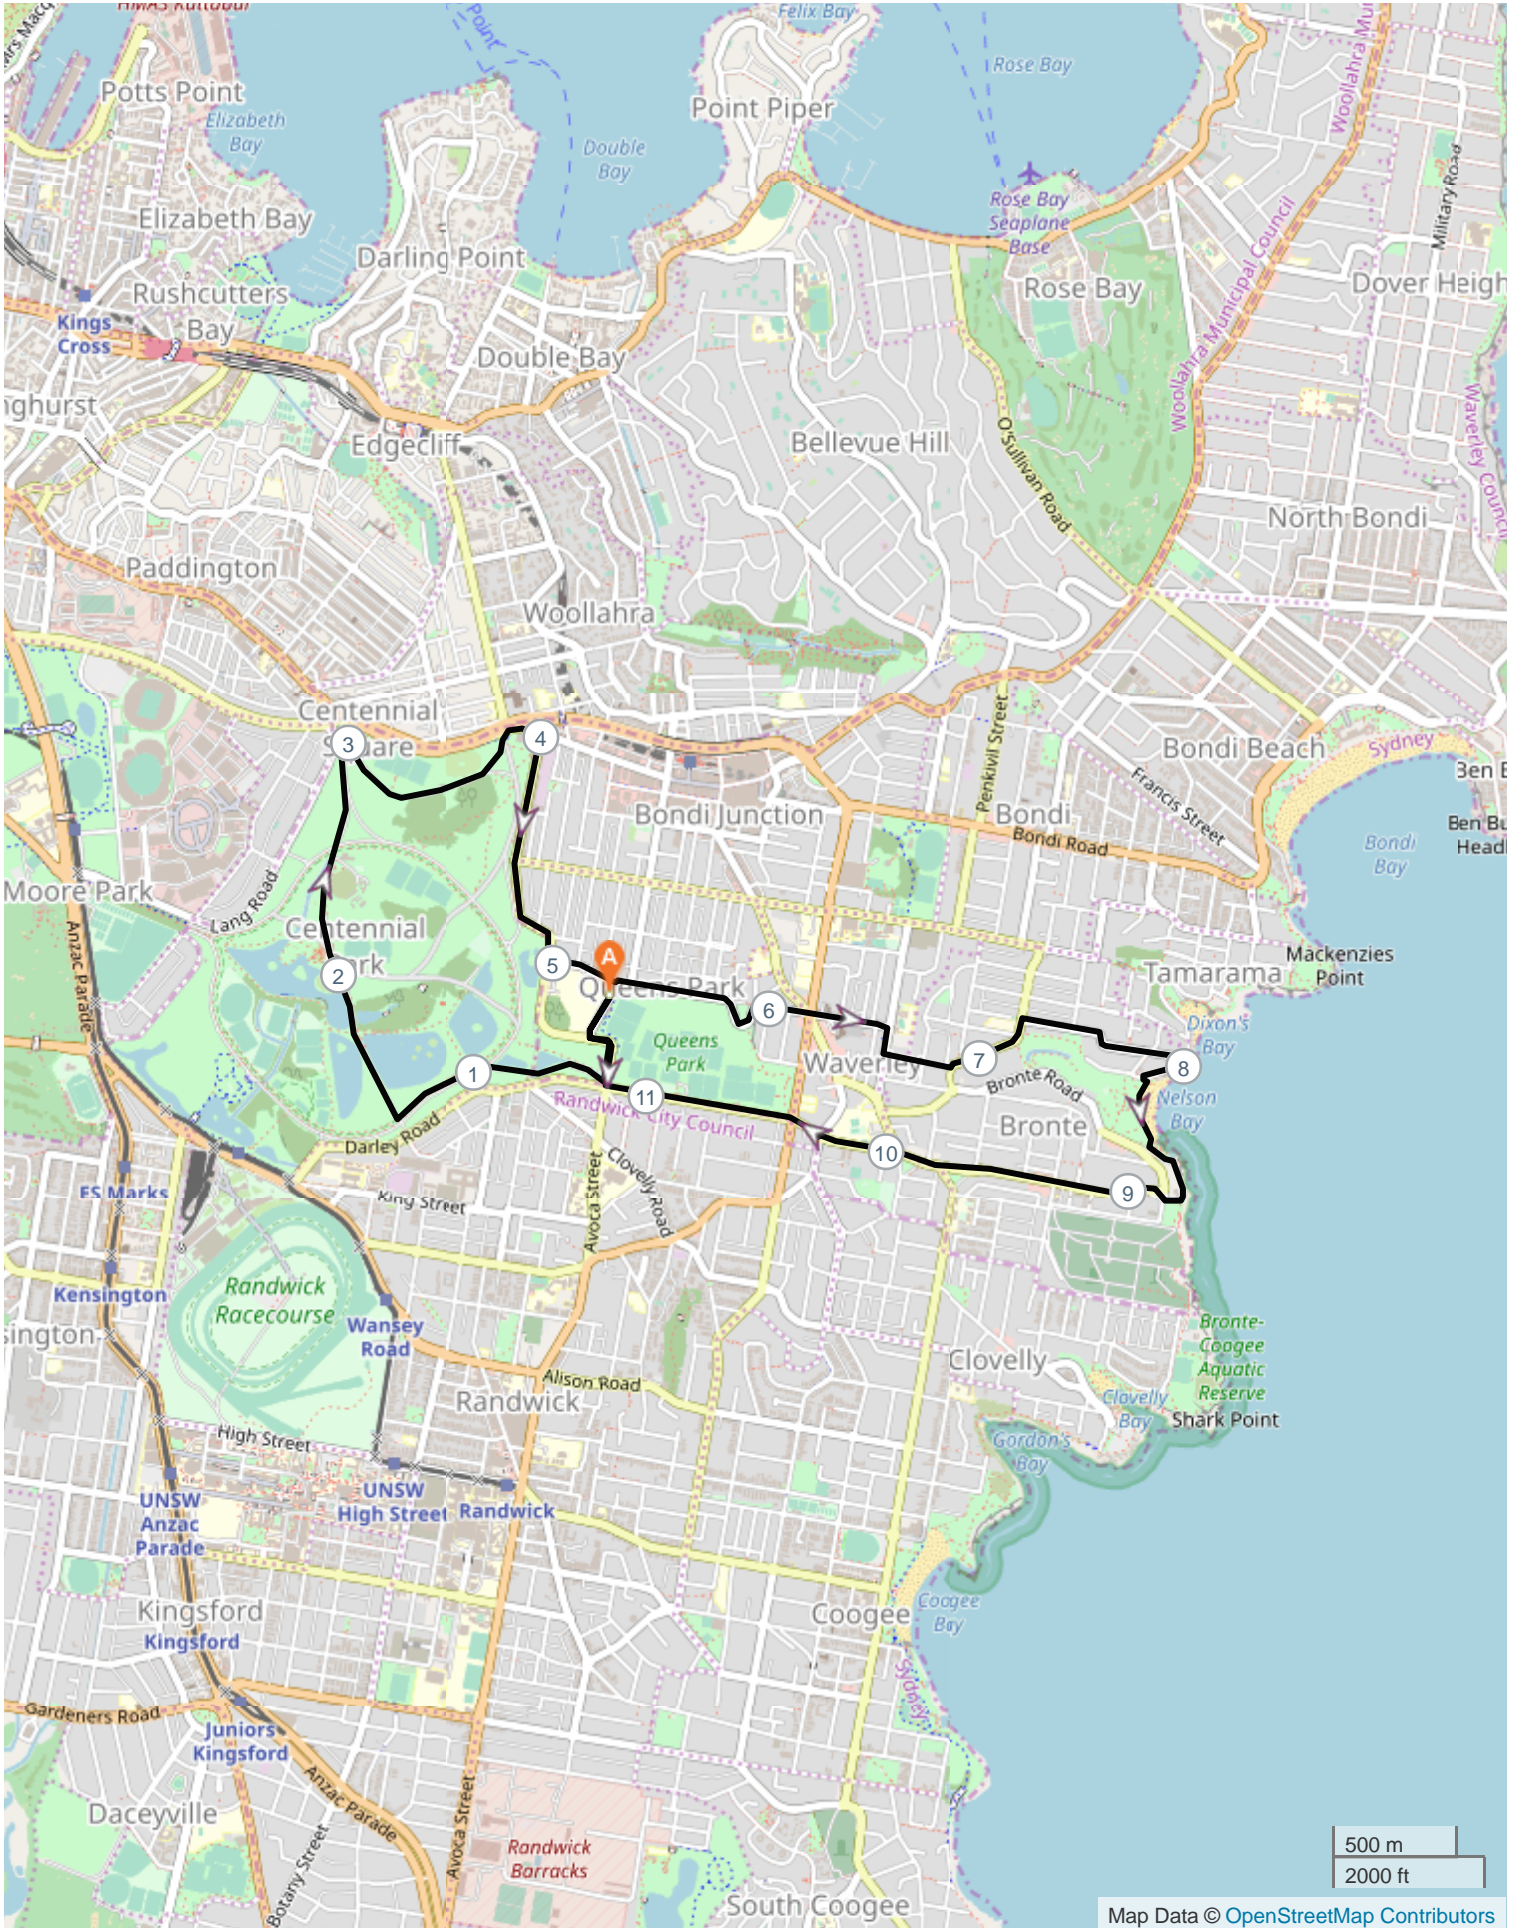

# SS Clovelly Canter 11km

## ROUTE DIRECTIONS

No	Km	Turn	Directions
----	----	------	------------

<b>No</b>	<b>Km</b>	<b>Turn</b>	<b>Directions</b>
1	0.000		Start on Baronga Avenue
2	0.179	←	Turn left onto York Road
3	0.435	→	Turn right onto Musgrave Avenue
4	0.945	↖	Turn slight left onto Grand Drive
5	1.360	→	Turn right onto Parkes Drive
6	2.968	→	Turn right onto Carrington Drive
7	3.675		Keep left onto Carrington Drive
8	3.878	→	Turn right onto Oxford Street
9	4.005	→	Turn right onto York Road
10	4.512	↑	Stay on York Road
11	4.990	←	Turn left onto Queens Park Road
12	6.480	→	Keep right onto Henrietta Street
13	6.602	←	Turn left onto Gibson Street
14	6.890	←	Turn left onto Murray Street
15	7.259	→	Turn right onto Hewlett Street
16	7.962	←	Turn left onto Tamarama Marine Drive
17	8.196	→	Continue onto Beach Promenade
18	8.876	←	Turn left onto MacPherson Street
19	10.394		Continue onto Darley Road
20	11.155	→	Turn right onto York Road
21	11.421	→	Turn right onto Baronga Avenue
22	11.609		FINISH