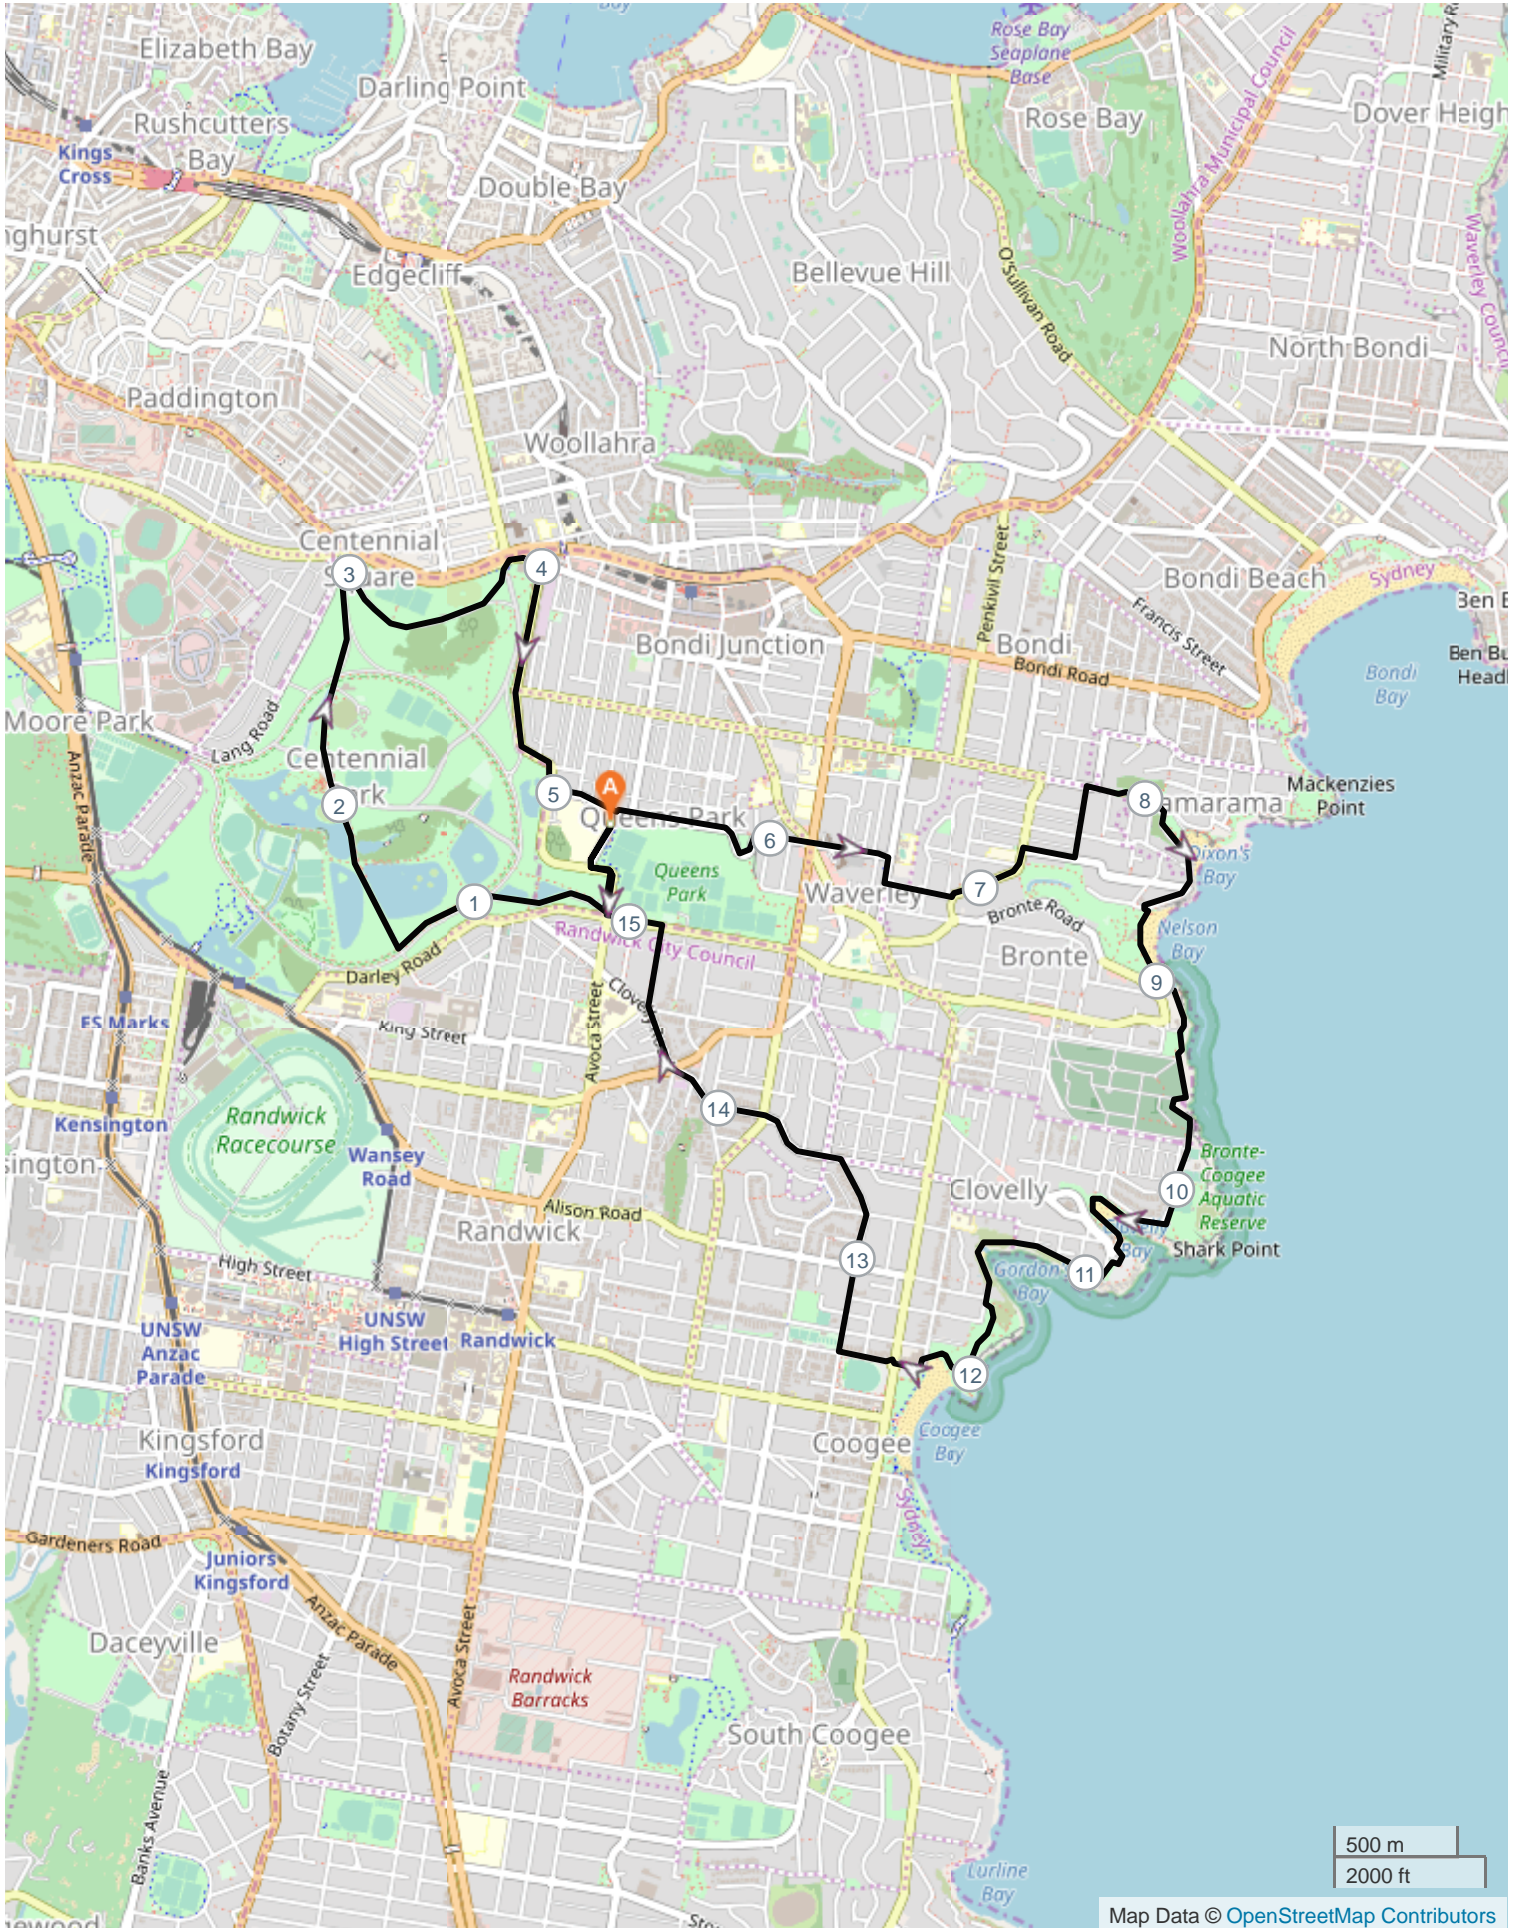

SS Clovelly Canter 15km

ROUTE DIRECTIONS

| No | Km | Turn | Directions |
|----|----|------|------------|
|----|----|------|------------|

| No | Km | Turn | Directions |
|----|--------|------|--|
| 1 | 0.000 | | Start on Baronga Avenue |
| 2 | 0.179 | ← | Turn left onto York Road |
| 3 | 0.435 | → | Turn right onto Musgrave Avenue |
| 4 | 0.945 | ↖ | Turn slight left onto Grand Drive |
| 5 | 1.360 | → | Turn right onto Parkes Drive |
| 6 | 2.968 | → | Turn right onto Carrington Drive |
| 7 | 3.675 | | Keep left onto Carrington Drive |
| 8 | 3.878 | → | Turn right onto Oxford Street |
| 9 | 4.005 | → | Turn right onto York Road |
| 10 | 4.512 | ↑ | Stay on York Road |
| 11 | 4.990 | ← | Turn left onto Queens Park Road |
| 12 | 6.480 | → | Keep right onto Henrietta Street |
| 13 | 6.602 | ← | Turn left onto Gibson Street |
| 14 | 6.890 | ← | Turn left onto Murray Street |
| 15 | 7.259 | → | Turn right onto Hewlett Street |
| 16 | 7.467 | ← | Turn left onto Alfred Street |
| 17 | 7.759 | → | Turn right onto Birrell Street |
| 18 | 7.864 | ← | Turn left go through Tamarama Park |
| 19 | 8.123 | → | Turn right onto Tamarama Marine Drive |
| 20 | 8.696 | → | Continue onto Beach Promenade |
| 21 | 9.062 | ↖ | Turn slight left onto Calga Place |
| 22 | 9.267 | ← | Turn left across South Bronte Reserve. Continue past Waverley Cemetery |
| 23 | 10.450 | ↖ | Continue on path past Clovelly Beach |
| 24 | 10.810 | → | Continue on path to Coogee Beach |
| 25 | 12.251 | → | Turn right onto Dolphin Street |
| 26 | 12.599 | → | Turn right onto Brook Street |
| 27 | 13.418 | ← | Turn left onto Clovelly Road |
| 28 | 14.856 | ← | Turn left onto Darley Road |
| 29 | 15.080 | ← | Turn left onto York Road |
| 30 | 15.349 | → | Turn right onto Baronga Avenue |
| 31 | 15.537 | | FINISH |