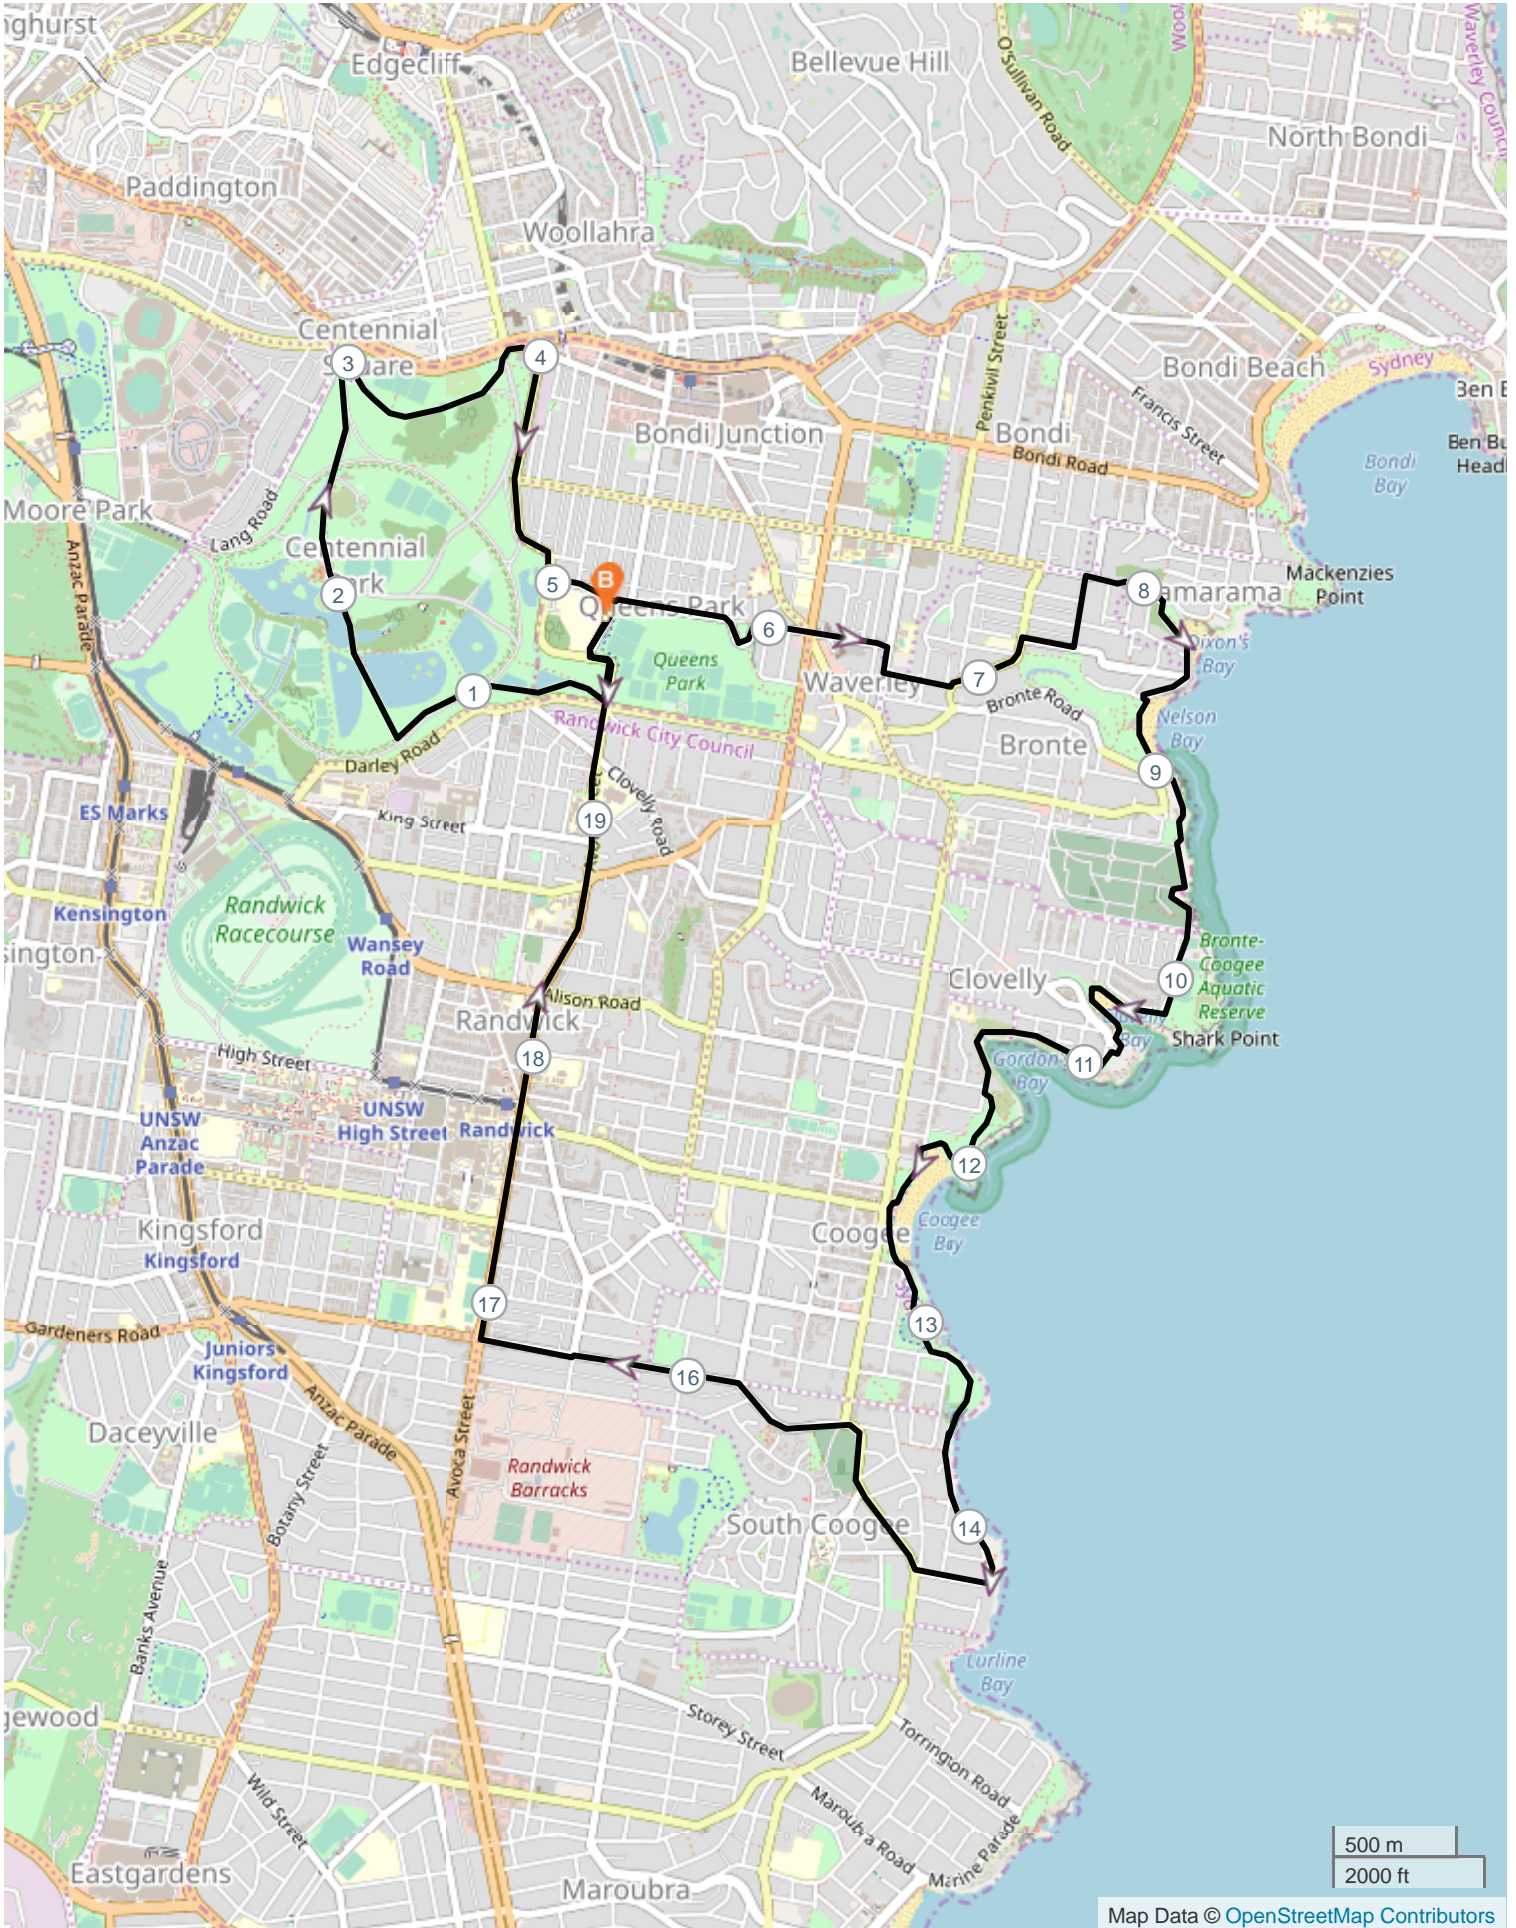

# SS Clovelly Canter 20km

## ROUTE DIRECTIONS

No	Km	Turn	Directions
----	----	------	------------

No	Km	Turn	Directions
1	0.000		Start on Baronga Avenue
2	0.179	←	Turn left onto York Road
3	0.435	→	Turn right onto Musgrave Avenue
4	0.945	↖	Turn slight left onto Grand Drive
5	1.360	→	Turn right onto Parkes Drive
6	2.968	→	Turn right onto Carrington Drive
7	3.675		Keep left onto Carrington Drive
8	3.878	→	Turn right onto Oxford Street
9	4.005	→	Turn right onto York Road
10	4.512	↑	Stay on York Road
11	4.990	←	Turn left onto Queens Park Road
12	6.480	→	Keep right onto Henrietta Street
13	6.602	←	Turn left onto Gibson Street
14	6.890	←	Turn left onto Murray Street
15	7.259	→	Turn right onto Hewlett Street
16	7.467	←	Turn left onto Alfred Street
17	7.759	→	Turn right onto Birrell Street
18	7.864	←	Turn left go through Tamarama Park
19	8.123	→	Turn right onto Tamarama Marine Drive
20	8.696	→	Continue onto Beach Promenade
21	9.062	↖	Turn slight left onto Calga Place
22	9.267	←	Turn left across South Bronte Reserve. Continue past Waverley Cemetery
23	10.450	↖	Continue on path past Clovelly Beach
24	10.810	→	Continue on path to Coogee Beach
25	12.933	↖	Keep left passing Wylies Baths
26	13.140	←	Turn left, go through Trenery Reserve
27	13.685	←	Continue onto Alexandria Parade
28	14.032	→	Continue on Coogee To Maroubra Walk
29	14.281	→	Turn right onto Cuzco Street
30	14.584	↗	Turn right onto Malabar Road
31	15.782	↖	Turn left onto Rainbow Street
32	16.836	→	Turn right onto Avoca Street
33	19.421		Cross Darley Road and go onto York Road
34	19.711	→	Turn right onto Baronga Avenue
35	19.873		FINISH