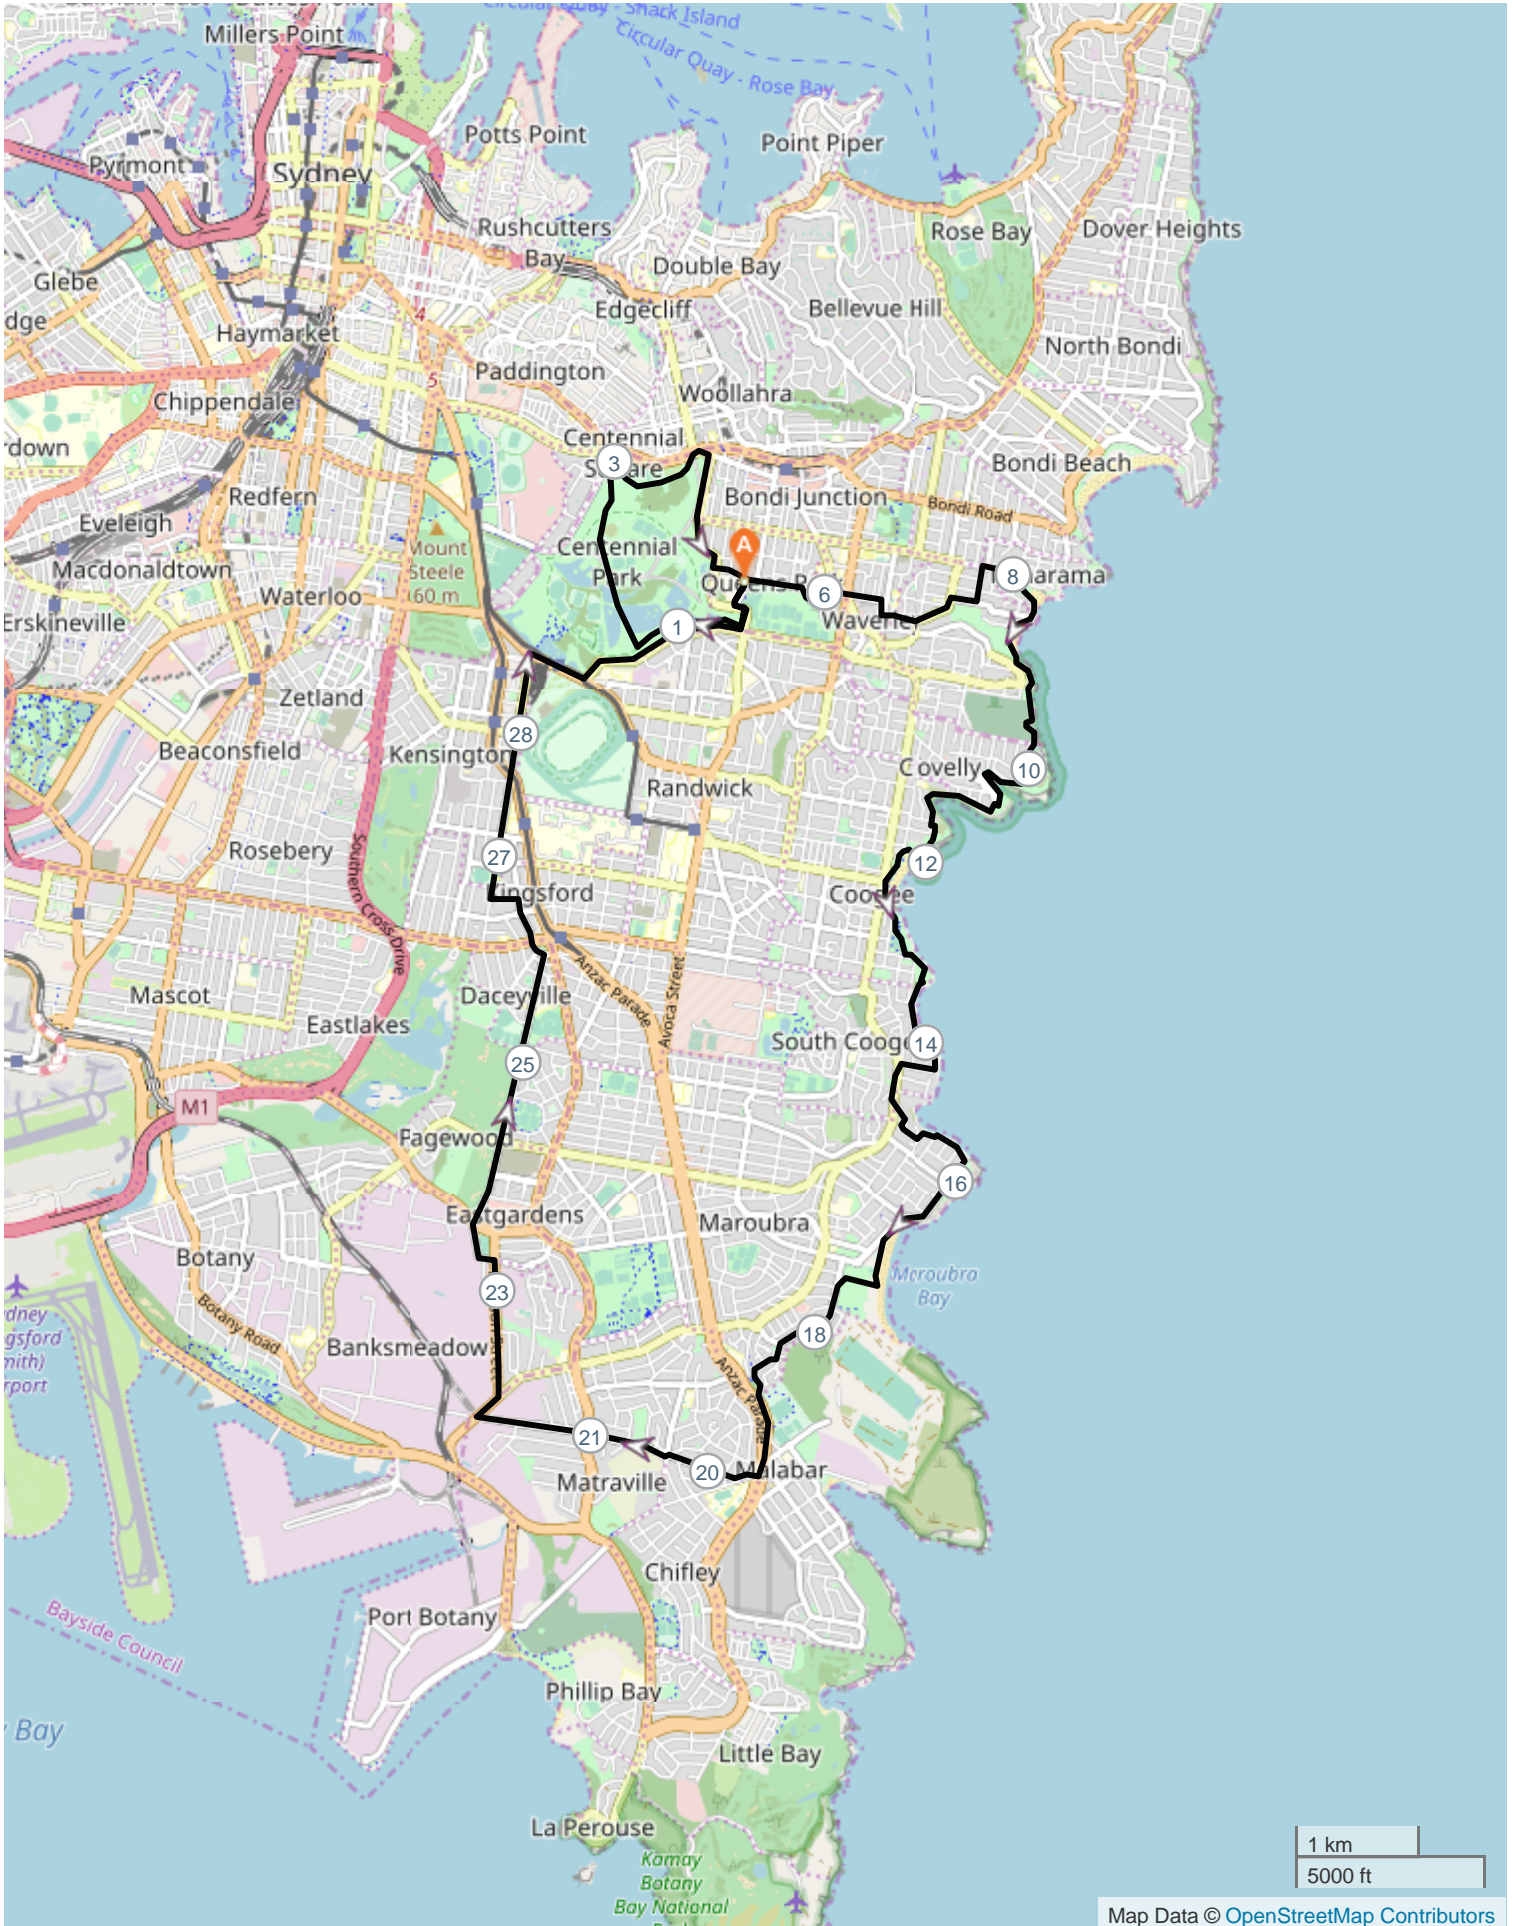

## ROUTE DIRECTIONS

No	Km	Turn	Directions
----	----	------	------------

No	Km	Turn	Directions
1	0.000		Start on Baronga Avenue
2	0.179	←	Turn left onto York Road
3	0.435	→	Turn right onto Musgrave Avenue
4	0.945	↖	Turn slight left onto Grand Drive
5	1.360	→	Turn right onto Parkes Drive
6	2.968	→	Turn right onto Carrington Drive
7	3.675		Keep left onto Carrington Drive
8	3.878	→	Turn right onto Oxford Street
9	4.005	→	Turn right onto York Road
10	4.512	↑	Stay on York Road
11	4.990	←	Turn left onto Queens Park Road
12	6.480	→	Keep right onto Henrietta Street
13	6.602	←	Turn left onto Gibson Street
14	6.890	←	Turn left onto Murray Street
15	7.259	→	Turn right onto Hewlett Street
16	7.467	←	Turn left onto Alfred Street
17	7.759	→	Turn right onto Birrell Street
18	7.864	←	Turn left go through Tamarama Park
19	8.123	→	Turn right onto Tamarama Marine Drive
20	8.696	→	Continue onto Beach Promenade
21	9.062	↖	Turn slight left onto Calga Place
22	9.267	←	Turn left across South Bronte Reserve. Continue past Waverley Cemetery
23	10.450	↖	Continue on path past Clovelly Beach
24	10.810	→	Continue on path to Coogee Beach
25	12.933	↖	Keep left passing Wylies Baths
26	13.140	←	Turn left, go through Trenery Reserve
27	13.685	←	Continue onto Alexandria Parade
28	14.032	→	Continue on Coogee To Maroubra Walk
29	14.281	→	Turn right onto Cuzco Street
30	14.572	←	Turn left onto Malabar Road
31	14.894	←	Turn left onto Mermaid Avenue
32	15.313	←	Turn left onto Lurline Street
33	15.412		Turn right onto Marine Parade
34	15.500	↗	Turn slight right
35	15.549	←	Turn left onto Marine Parade
36	15.694	→	Turn right