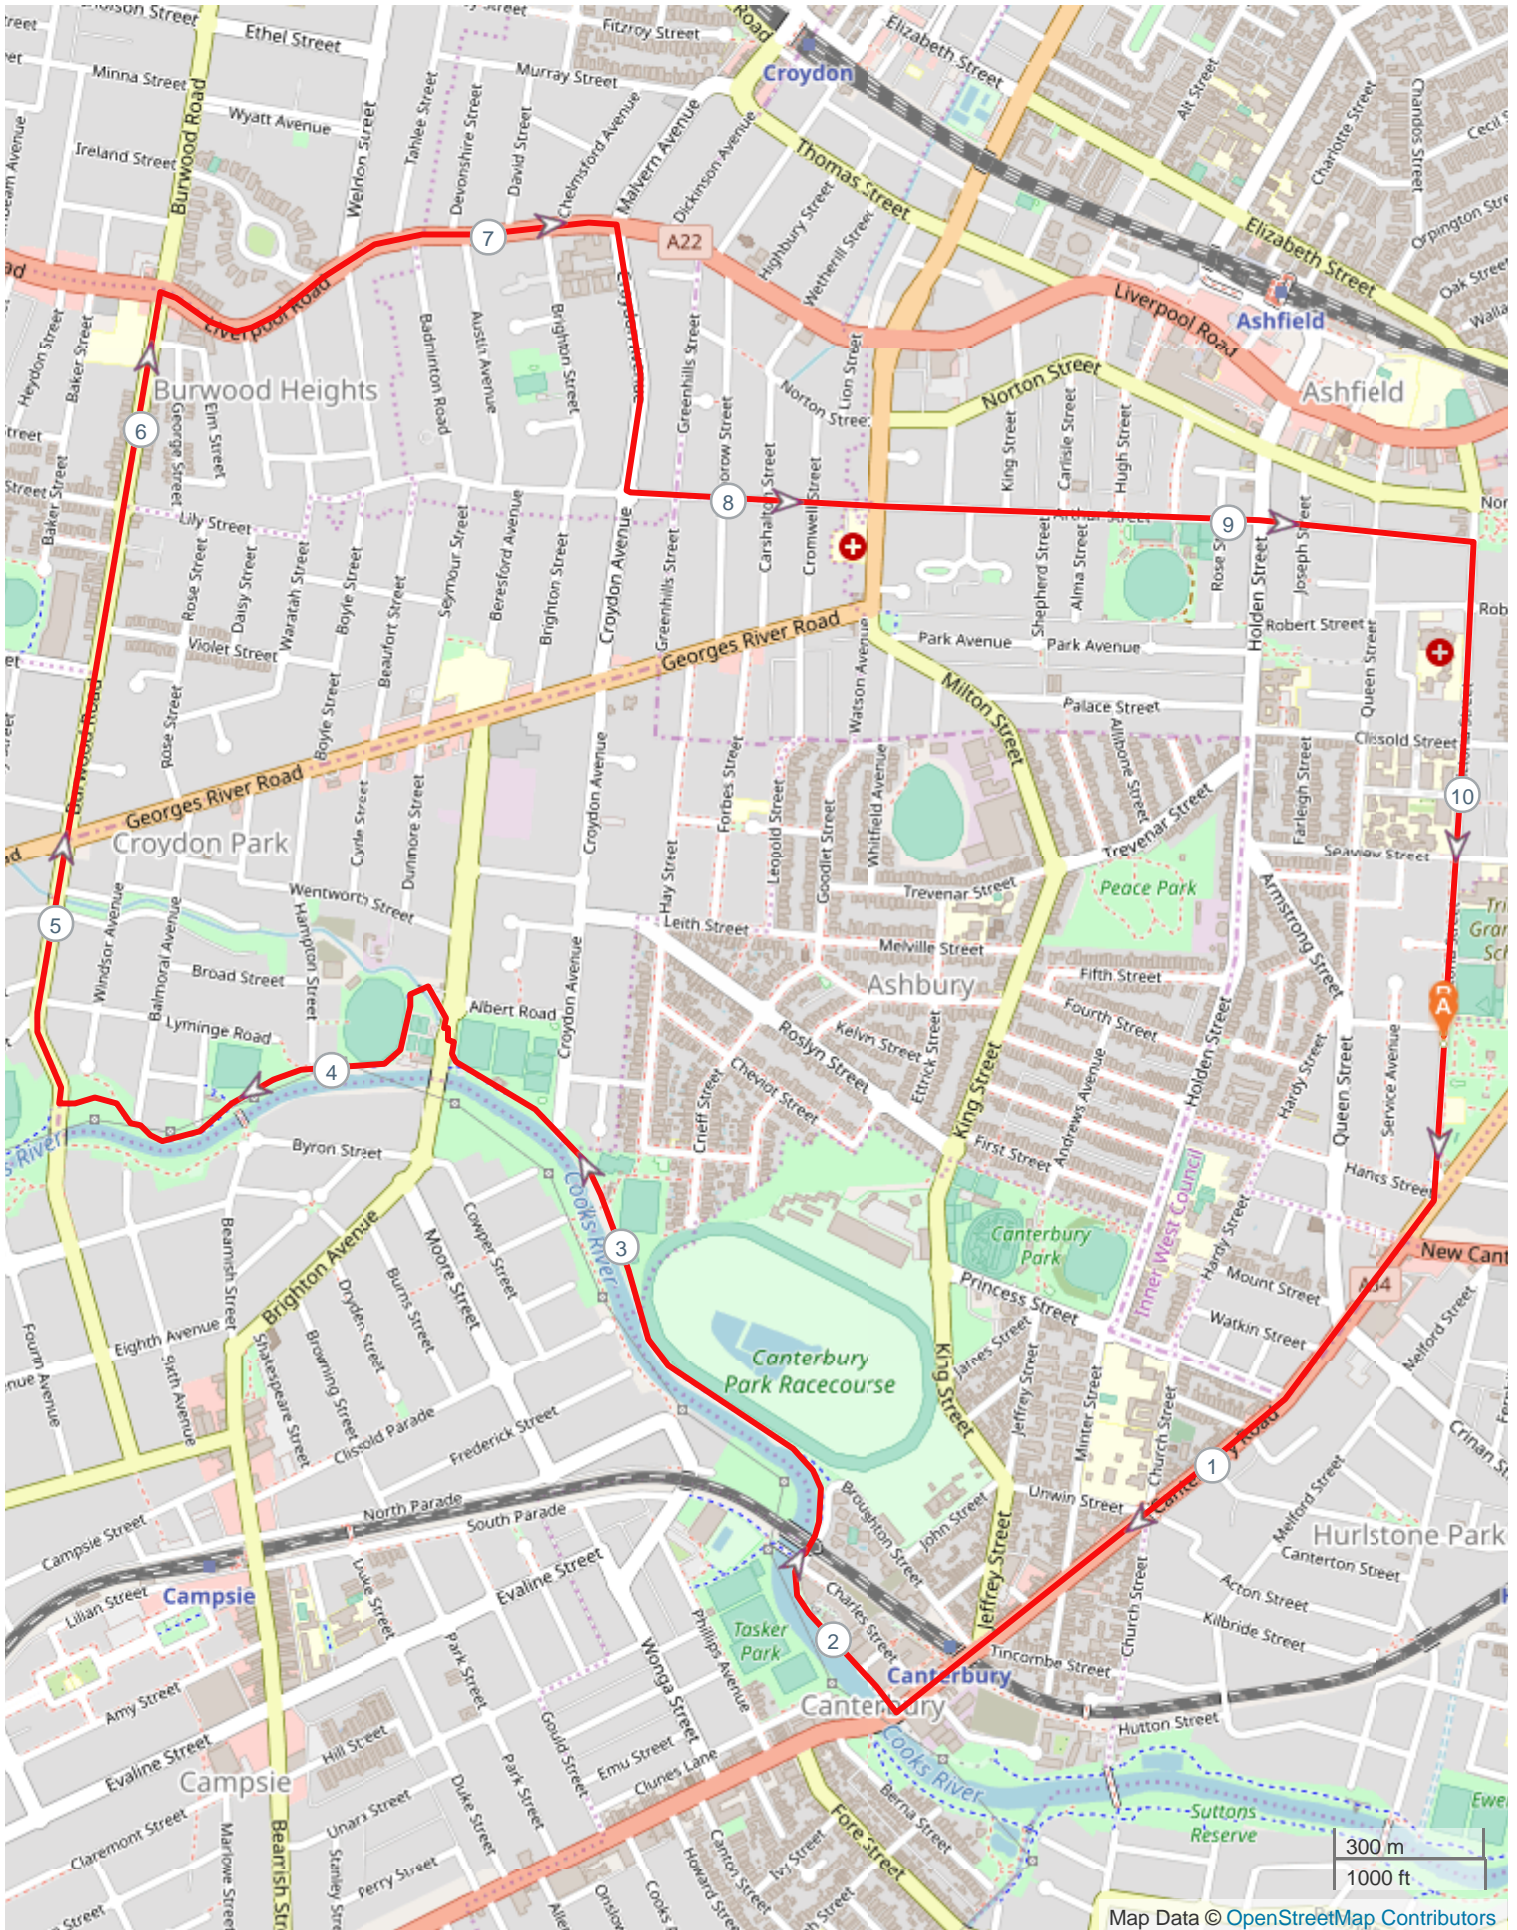

SS Cooks River Recuperator 10km

Map Data © OpenStreetMap Contributors

ROUTE DIRECTIONS

No	Km	Turn	Directions
----	----	------	------------

No	Km	Turn	Directions
1	0.006		Turn left onto Victoria Street, turn right onto Canterbury Road
2	1.777	➔	Turn right onto Cooks River Cycleway
3	3.566	➔	Cross over Brighton Avenue continue onto Cooks River Cycleway
4	4.619	↘	Turn right onto Burwood Road
5	6.274	➔	Turn right onto Liverpool Road
6	7.262	➔	Turn right onto Croydon Avenue
7	7.798	←	Turn left onto Arthur Street
8	9.498	➔	Turn right onto Victoria Street continue to finish
9	10.490		FINISH