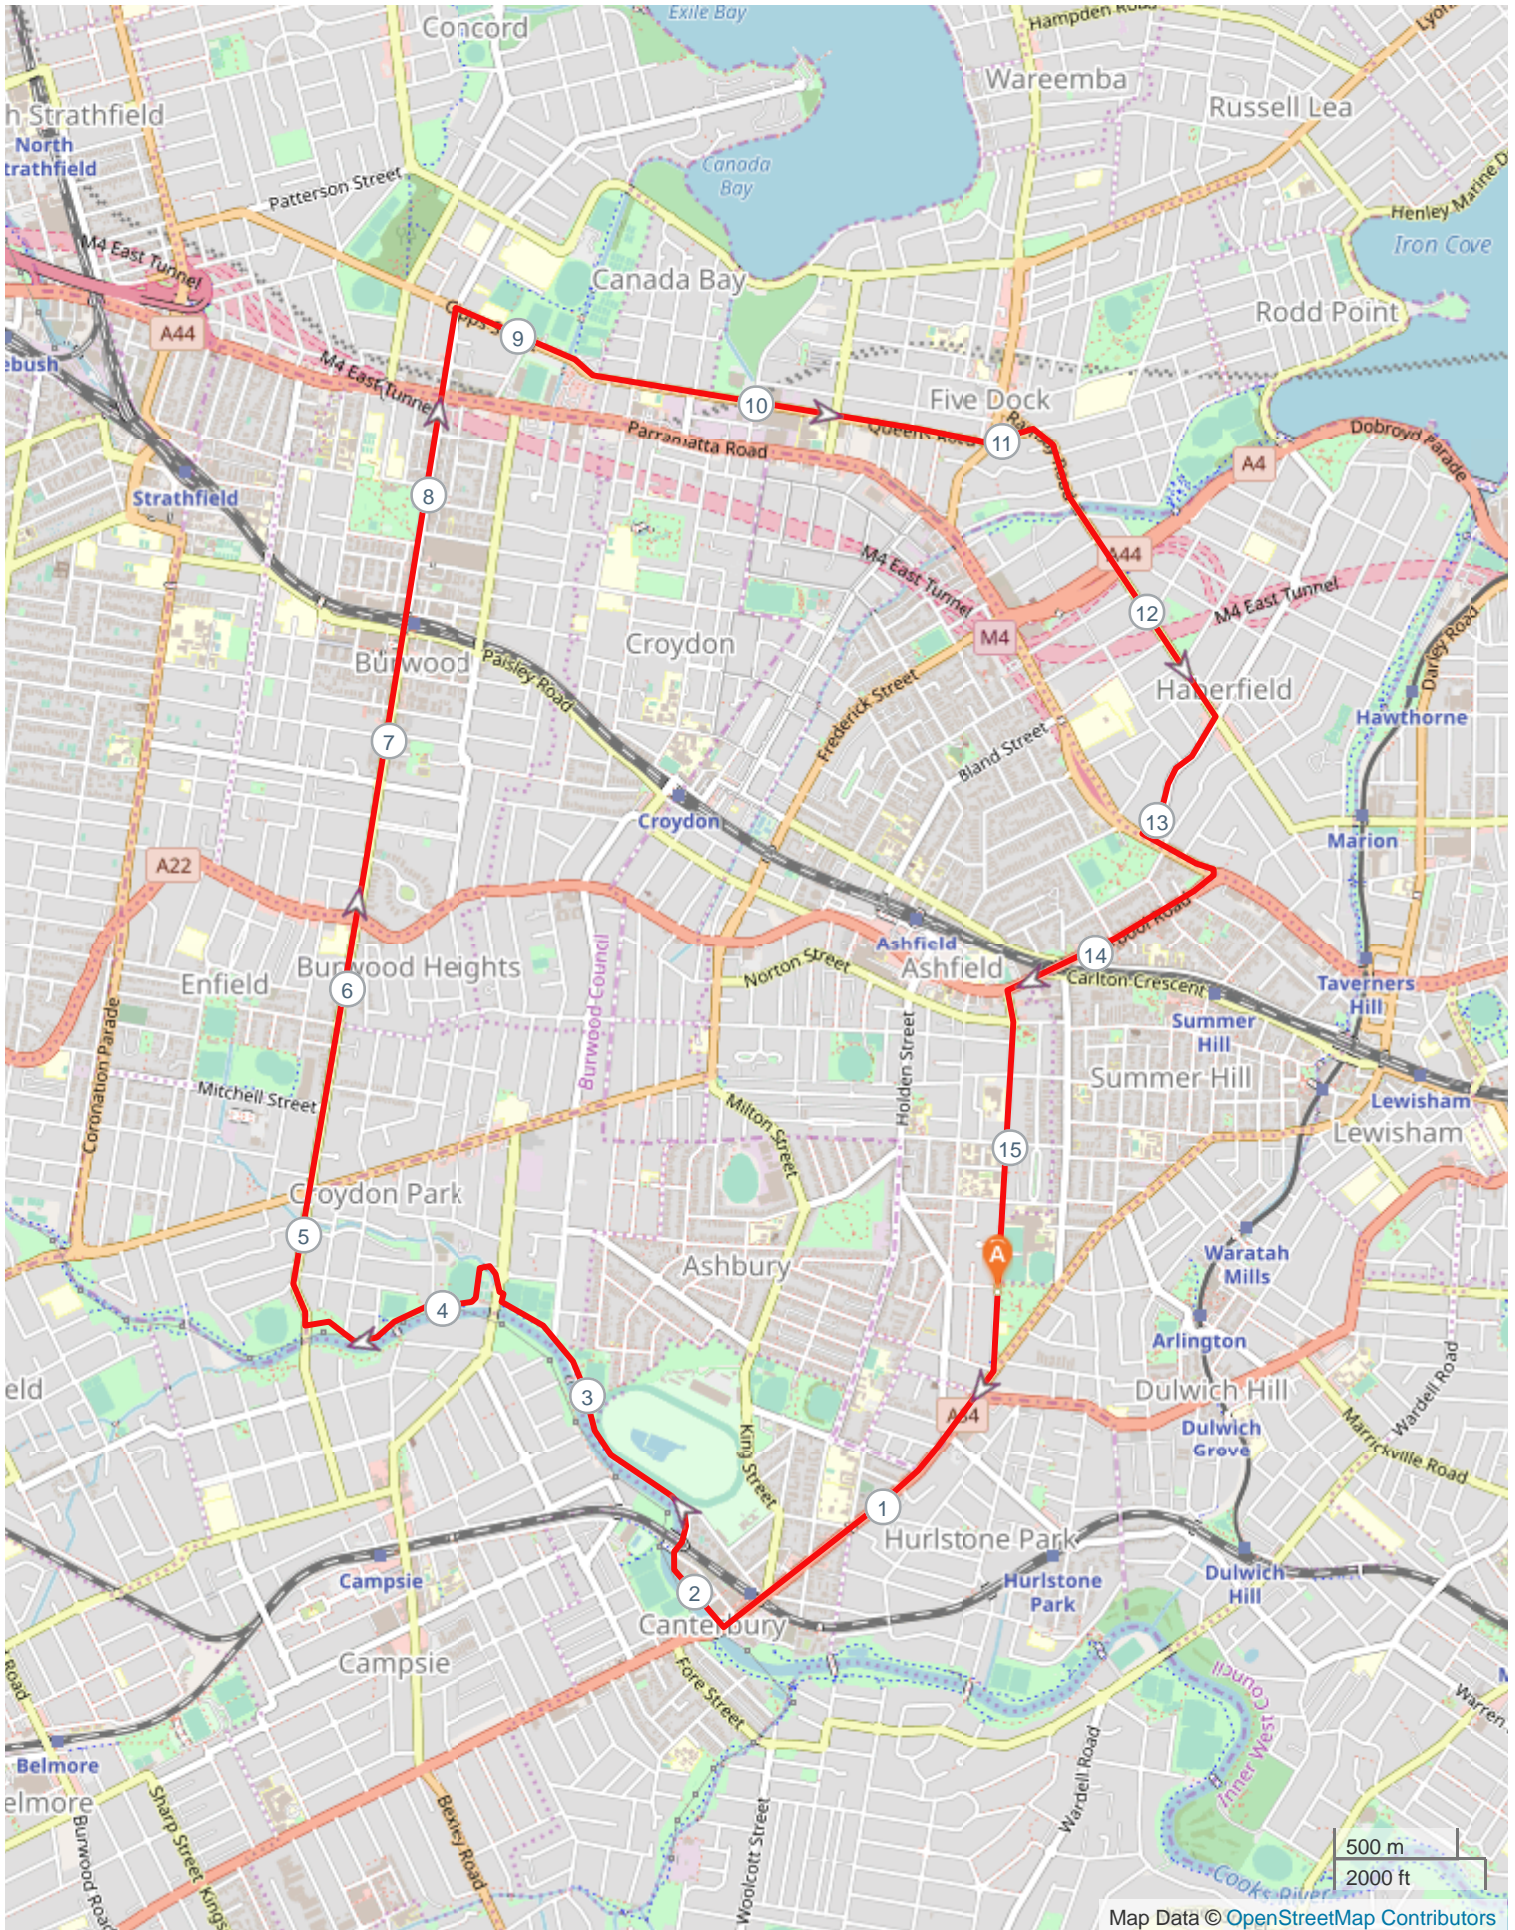

SS Cooks River Recuperator 15km

ROUTE DIRECTIONS

No	Km	Turn	Directions
----	----	------	------------

No	Km	Turn	Directions
1	0.006		Turn left onto Victoria Street, turn right onto Canterbury Road
2	1.777	➔	Turn right onto Cooks River Cycleway
3	3.566	➔	Cross over Brighton Avenue continue onto Cooks River Cycleway
4	4.619	➡	Turn right onto Burwood Road
5	8.744	➡	Turn right onto Gipps Street becomes Queens Road
6	10.956	↗	Continue straight onto Fairlight Street, turn right onto Ramsay Road
7	12.522	➔	Turn right onto Dalhousie Street
8	13.082	←	Turn left onto Parramatta Road
9	13.403	➡	Turn right onto Liverpool Road
10	14.376	←	Turn left onto Victoria Street continue to finish
11	15.580		FINISH