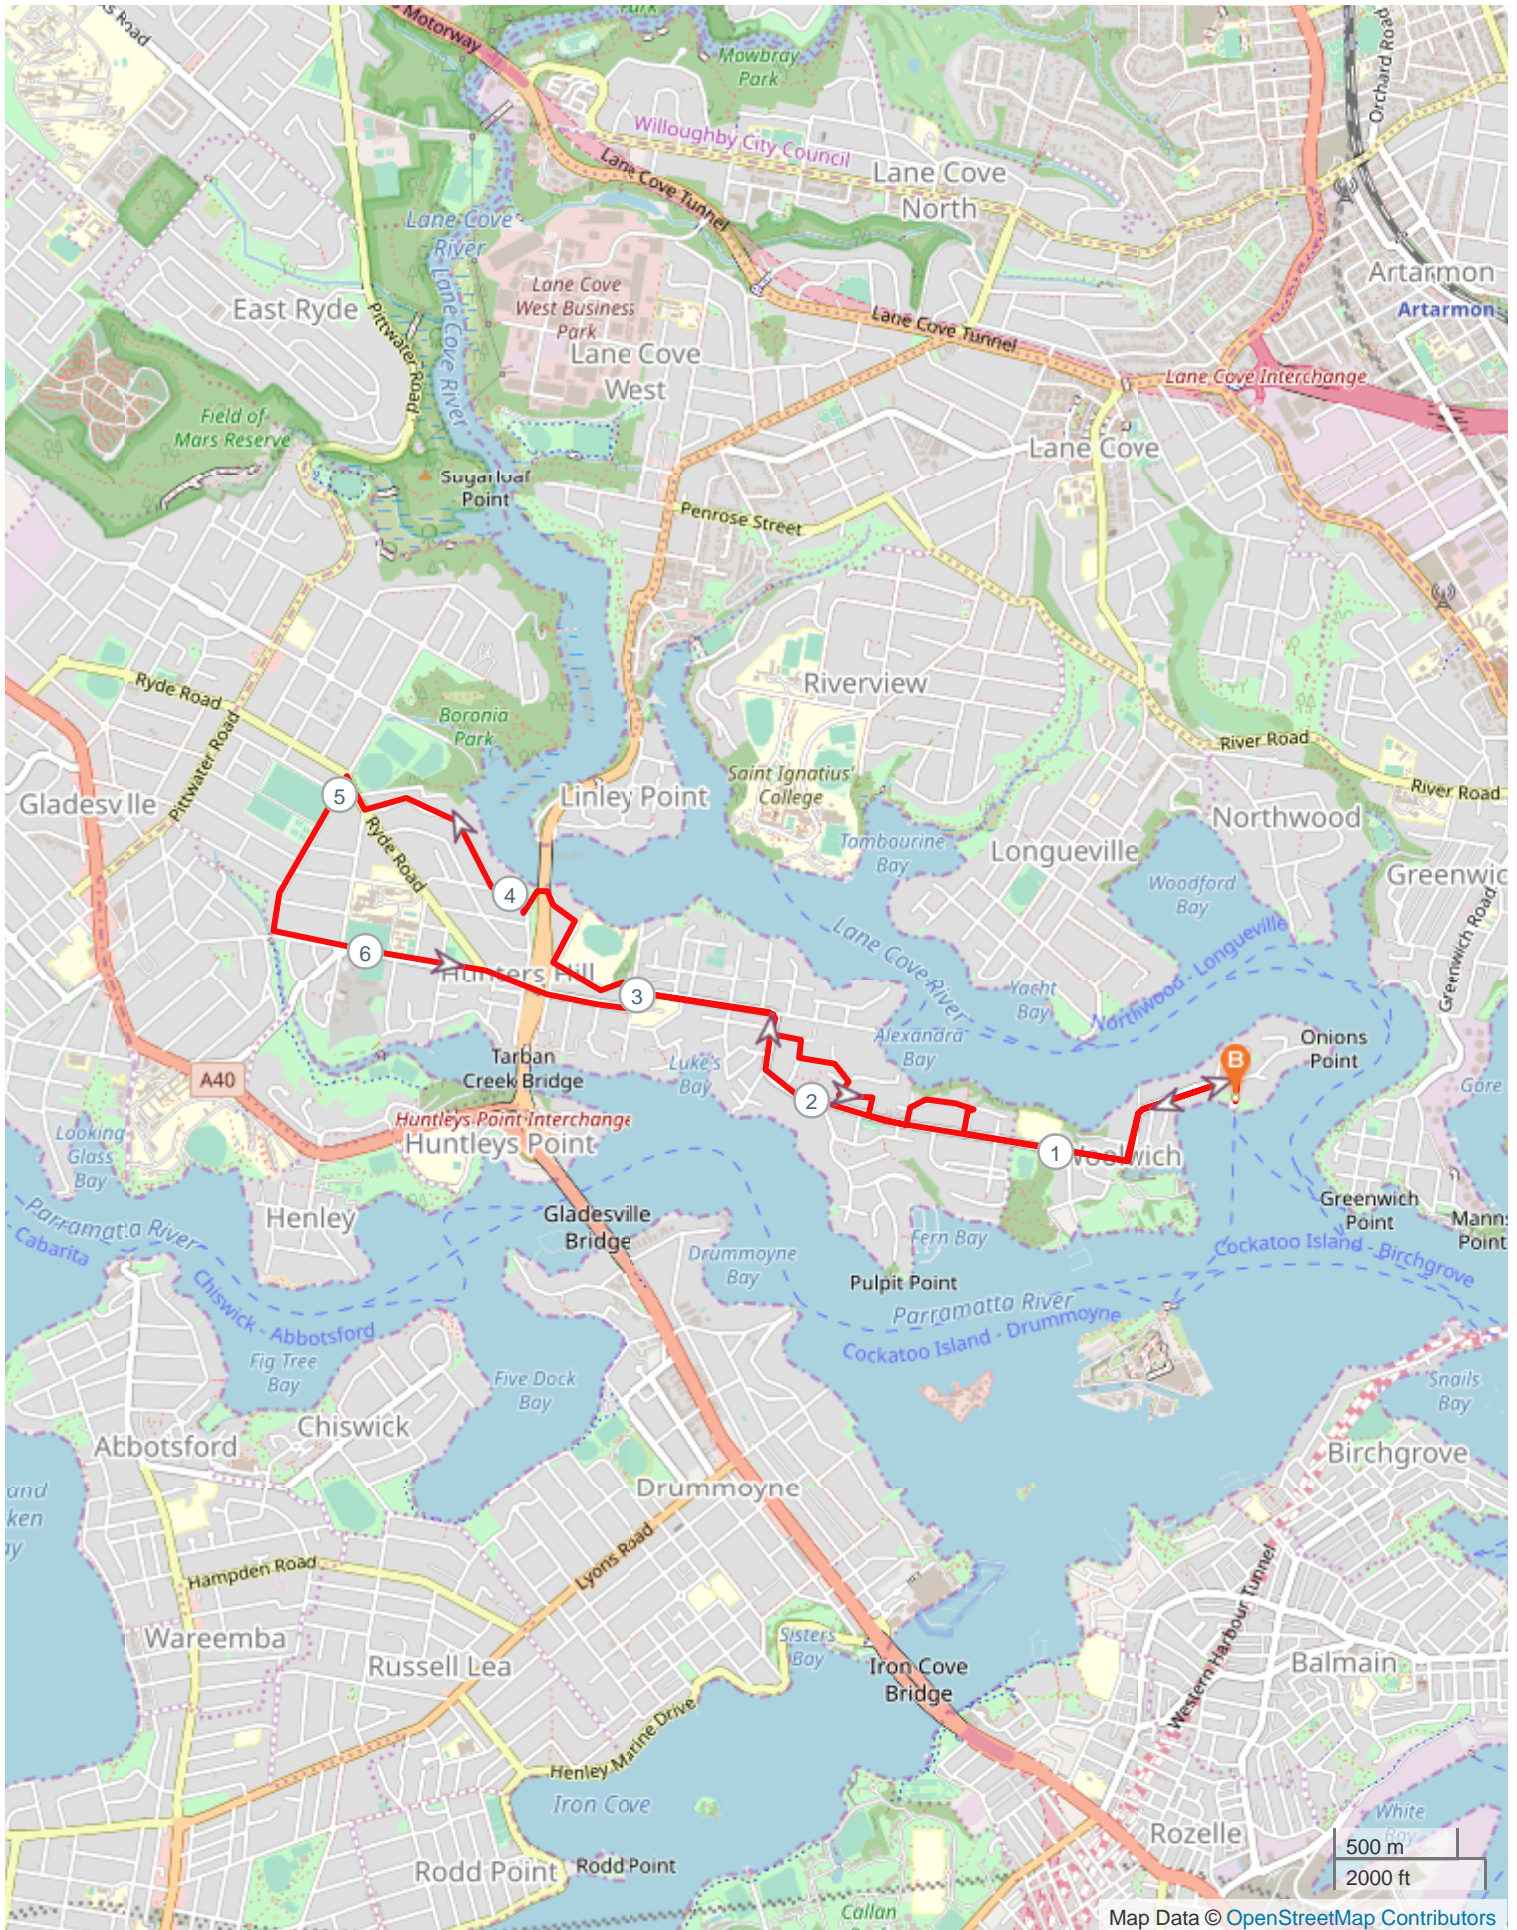

SS Great North Walk - NO TRAILS 10km

Map Data © OpenStreetMap Contributors

ROUTE DIRECTIONS

No	Km	Turn	Directions
----	----	------	------------

No	Km	Turn	Directions
1	0.000		Start at Valentia Street Wharf, turn left onto The Point Road, turn left onto Gale Street, turn right onto Woolwich Road, turn left onto Alexandra Street
2	2.975		Cross Mount Street continue onto The Avenue, turn right onto Reiby Road
3	3.865	➔	Turn right onto Joubert Street North, turn left onto Martin Street, turn right onto Bonnefin Road, turn right onto Ryde Road, turn right onto Park Road
4	4.766	➔	Turn right onto Ryde Road, cross Ryde Road, turn left onto Augustine Street
5	5.632	←	Turn left onto Gladesville Road continue to Church Street, turn left onto Alexander Street continue right onto Alexander Street
6	7.796	←	Turn left onto Ambrose Street, turn right onto Passy Avenue, turn left onto Rooke Lane, Turn right onto Rooke Street, turn right onto Crescent Street, turn left onto Futuna, turn left onto Woolwich Road
7	8.644	←	Turn left onto Vernon Street
8	8.981	↘	Turn sharp right onto The Great North Walk continue onto Serpentine Road, turn left onto Woolwich Road, turn left onto Gale Street, turn right onto The Point Road, turn right onto Valentia Street - Finish
9	10.475		FINISH