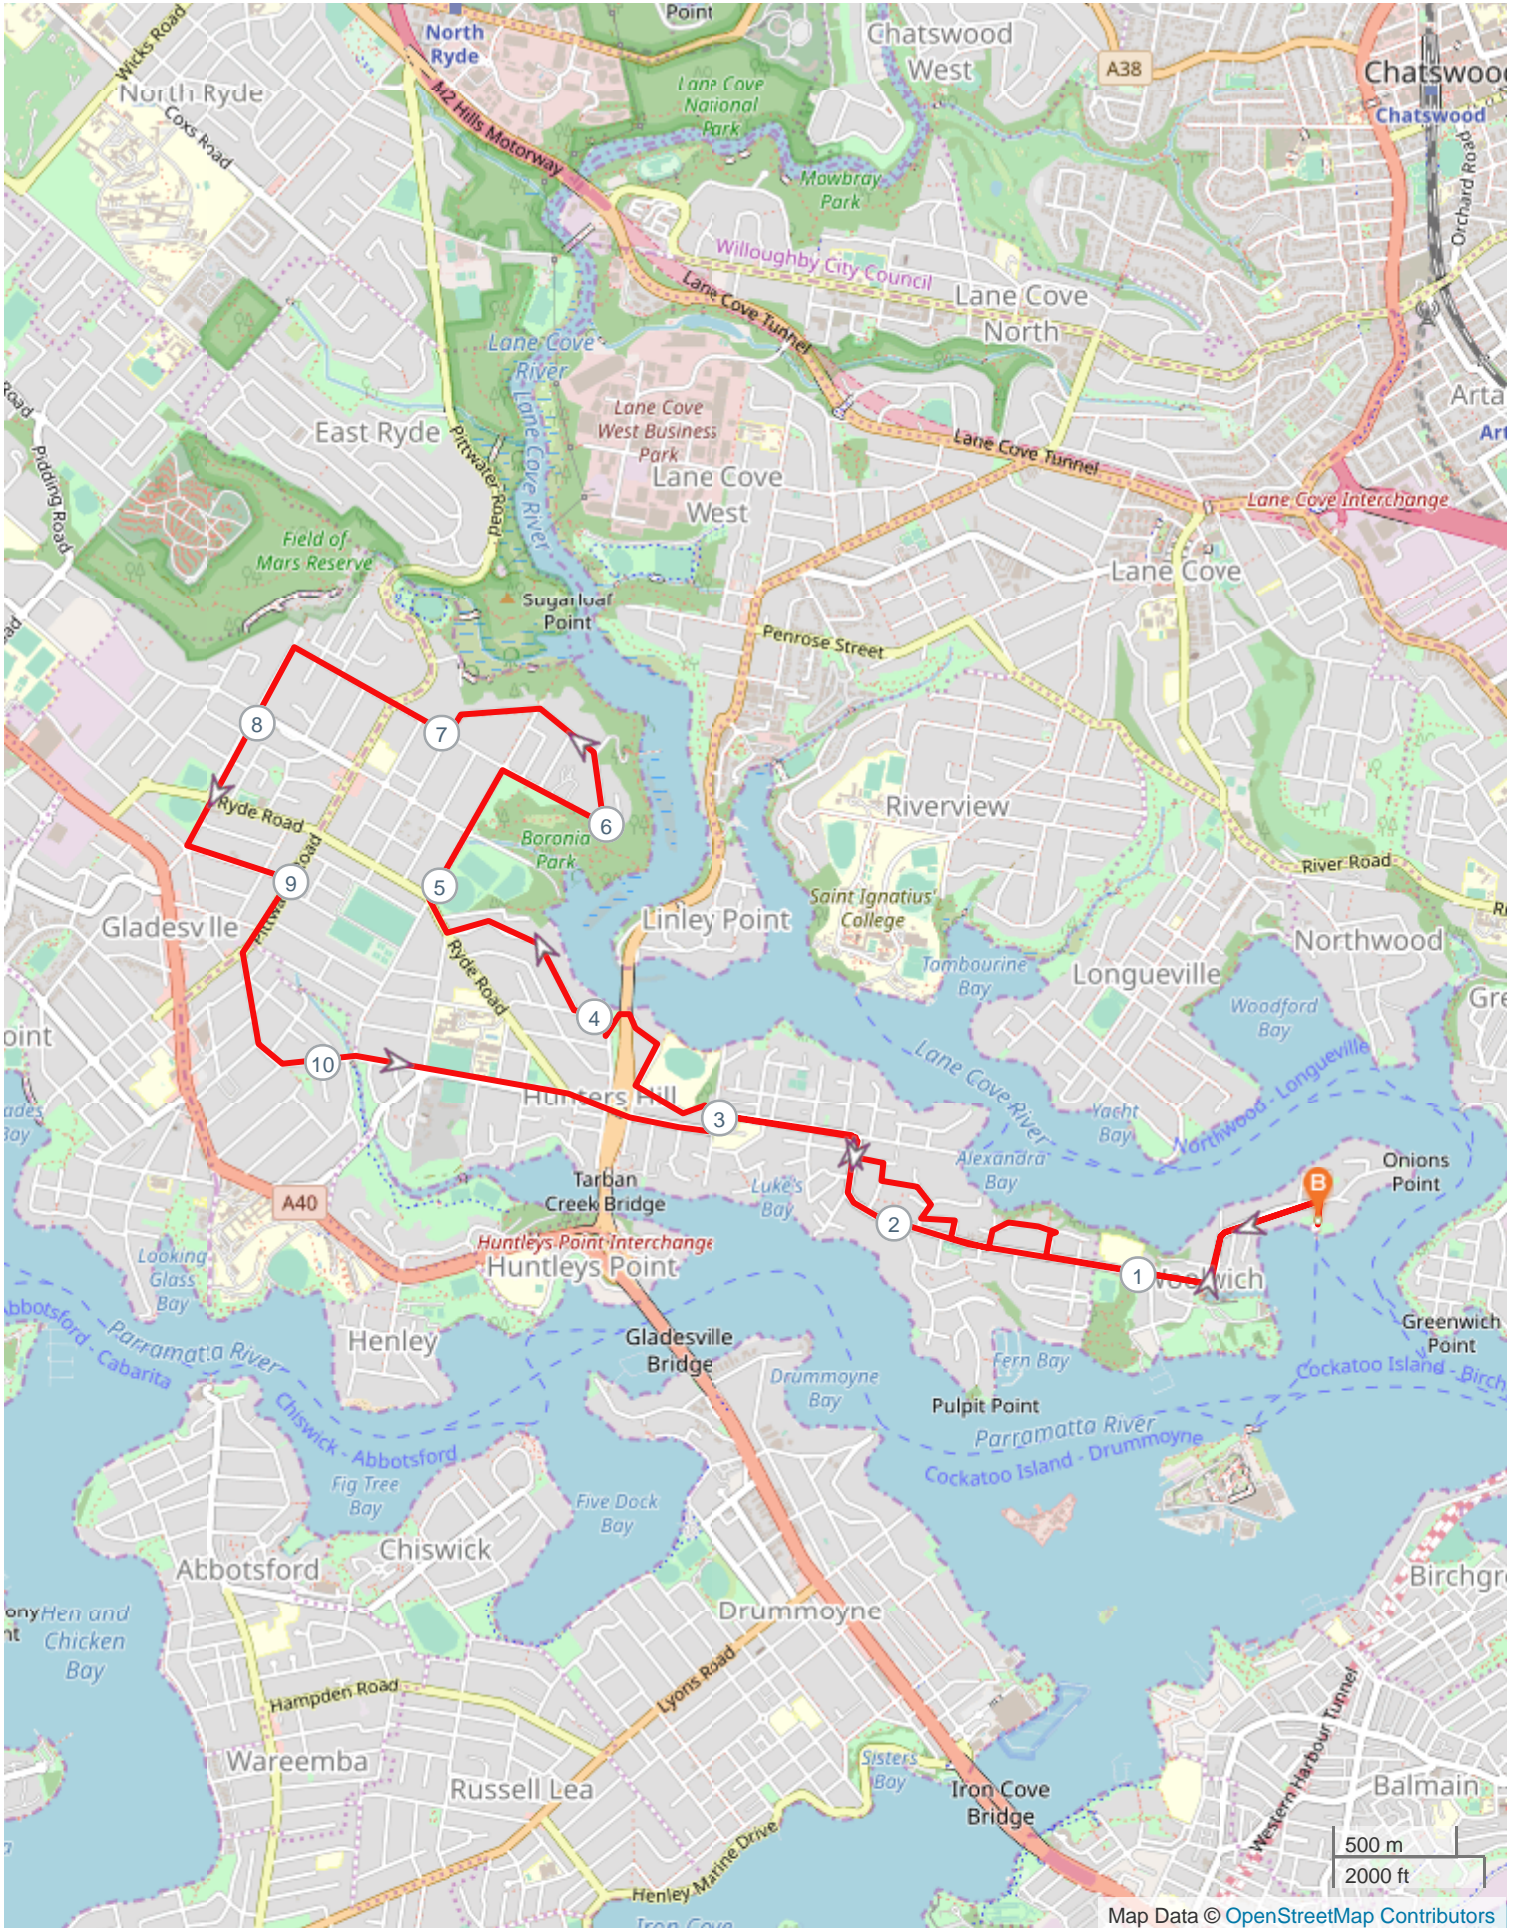

SS Great North Walk - NO TRAILS 15km

ROUTE DIRECTIONS

No	Km	Turn	Directions
----	----	------	------------

No	Km	Turn	Directions
1	0.000		Start at Valentia Street Wharf, turn left onto The Point Road, turn left onto Gale Street, turn right onto Woolwich Road, turn left onto Alexandra Street
2	2.978		Cross Mount Street continue onto The Avenue, turn right onto Reiby Road
3	3.868	➔	Turn right onto Joubert Street North, turn left onto Martin Street, turn right onto Bonnefin Road, turn right onto Ryde Road, turn right onto Park Road
4	5.523	➔	Turn right onto High Street, turn left onto Barons Crescent
5	6.954	➔	Turn right onto High Street, cross Pittwater Road
6	7.667	↖	Turn left onto Westminster Road, cross Ryde Road, turn left onto Eltham Street
7	9.007	➔	Turn right onto Pittwater Road, turn left onto Venus Street
8	9.846	↖	Turn left onto Batemans Road becomes Gladesville Road continue to Church Street
9	12.303	↙	Turn left onto Ambrose Street, turn right onto Passy Avenue, turn left onto Rooke Lane, Turn right onto Rooke Street, turn right onto Crescent Street, turn left onto Futuna, turn left onto Woolwich Road
10	13.151	↙	Turn left onto Vernon Street
11	13.487	↘	Turn sharp right onto The Great North Walk continue onto Serpentine Road, turn left onto Woolwich Road, turn left onto Gale Street, turn right onto The Point Road, turn right onto Valentia Street - Finish
12	14.982		FINISH