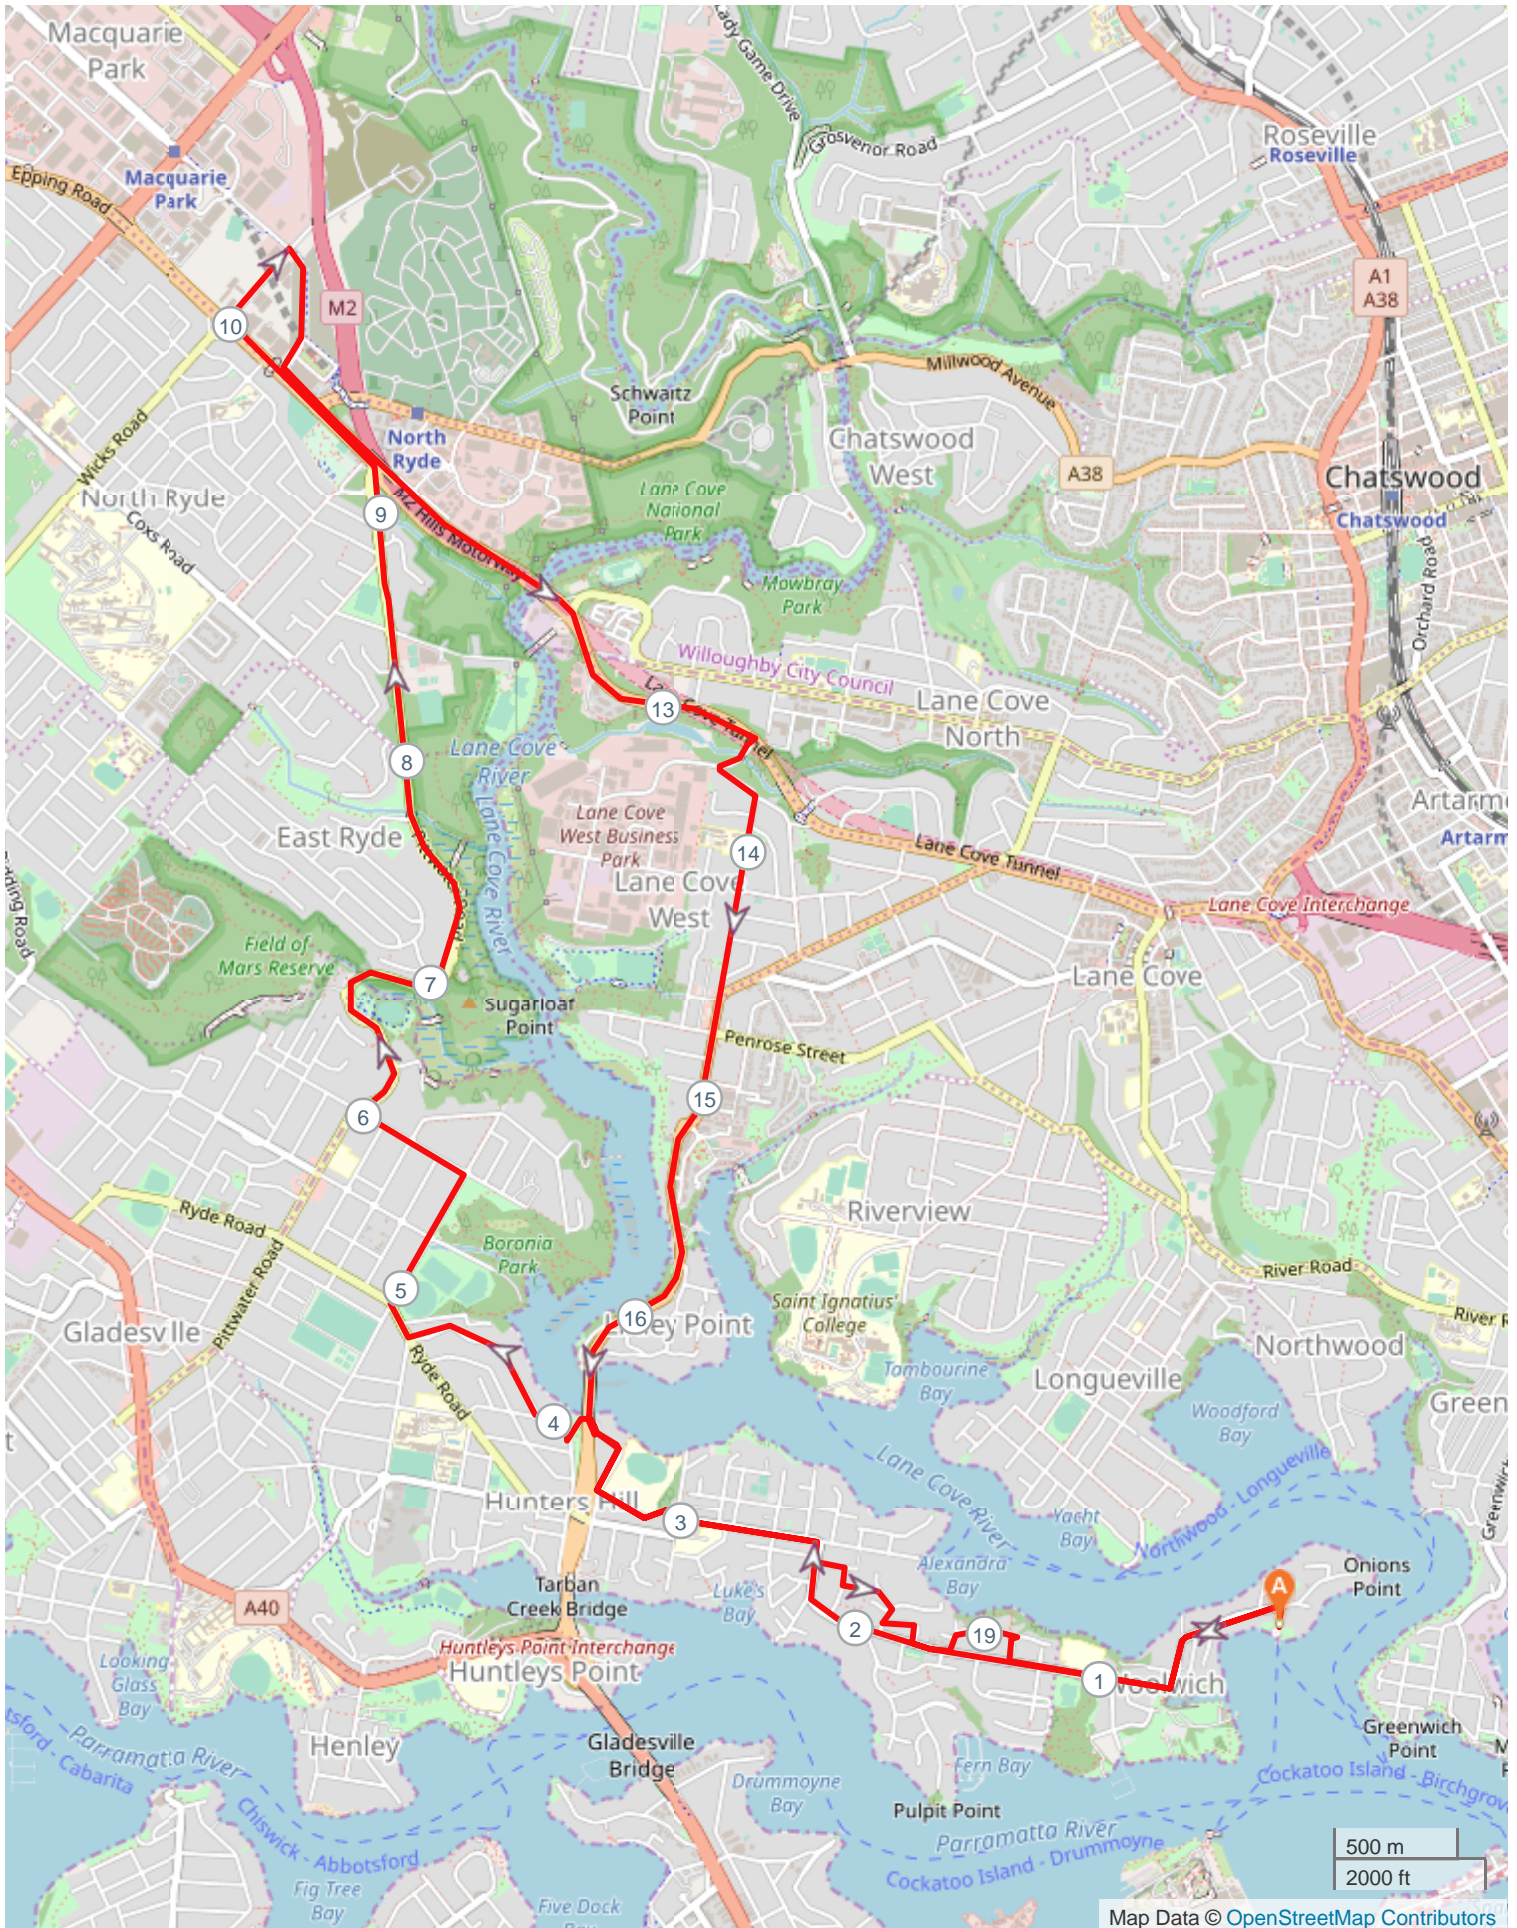

# SS Great North Walk NO TRAILS 20km

## ROUTE DIRECTIONS

No	Km	Turn	Directions
----	----	------	------------

No	Km	Turn	Directions
1	0.083	↙	Start at Valentia Street Wharf, turn left onto The Point Road, turn left onto Gale Street, turn right onto Woolwich Road, turn left onto Alexandra Street
2	2.990	➔	Cross Mount Street continue onto The Avenue, turn right onto Reiby Road
3	3.863	➔	Turn right onto Joubert Street North, turn left onto Martin Street, turn right onto Bonnefin Road, turn right onto Ryde Road, turn right onto Park Road
4	5.518	↙	Turn left onto High Street, turn right onto Pittwater Road, continue to Epping Road, turn left onto Epping Road
5	10.003	➔	Turn right onto Wicks Road, turn right onto Halifax Street, turn left onto Epping Road
6	13.407	➔	Cross Epping Road, continue onto Sam Johnson Way, turn left onto Moore Street, turn right onto Cullen Street, becomes Burns Bay Road continue over bridge
7	16.951	↙	Turn left onto The Avenue cross Mount Street continue onto Alexandra Street
8	17.974	↙	Turn left onto Ambrose Street, turn right onto Passy Avenue, turn left onto Rooke Lane, Turn right onto Rooke Street, turn right onto Crescent Street, turn left onto Futuna, turn left onto Woolwich Road
9	18.818	↙	Turn left onto Vernon Street
10	19.147	↘	Turn sharp right onto The Great North Walk continue onto Serpentine Road, turn left onto Woolwich Road, turn left onto Gale Street, turn right onto The Point Road, turn right onto Valentia Street - Finish
11	20.619		FINISH