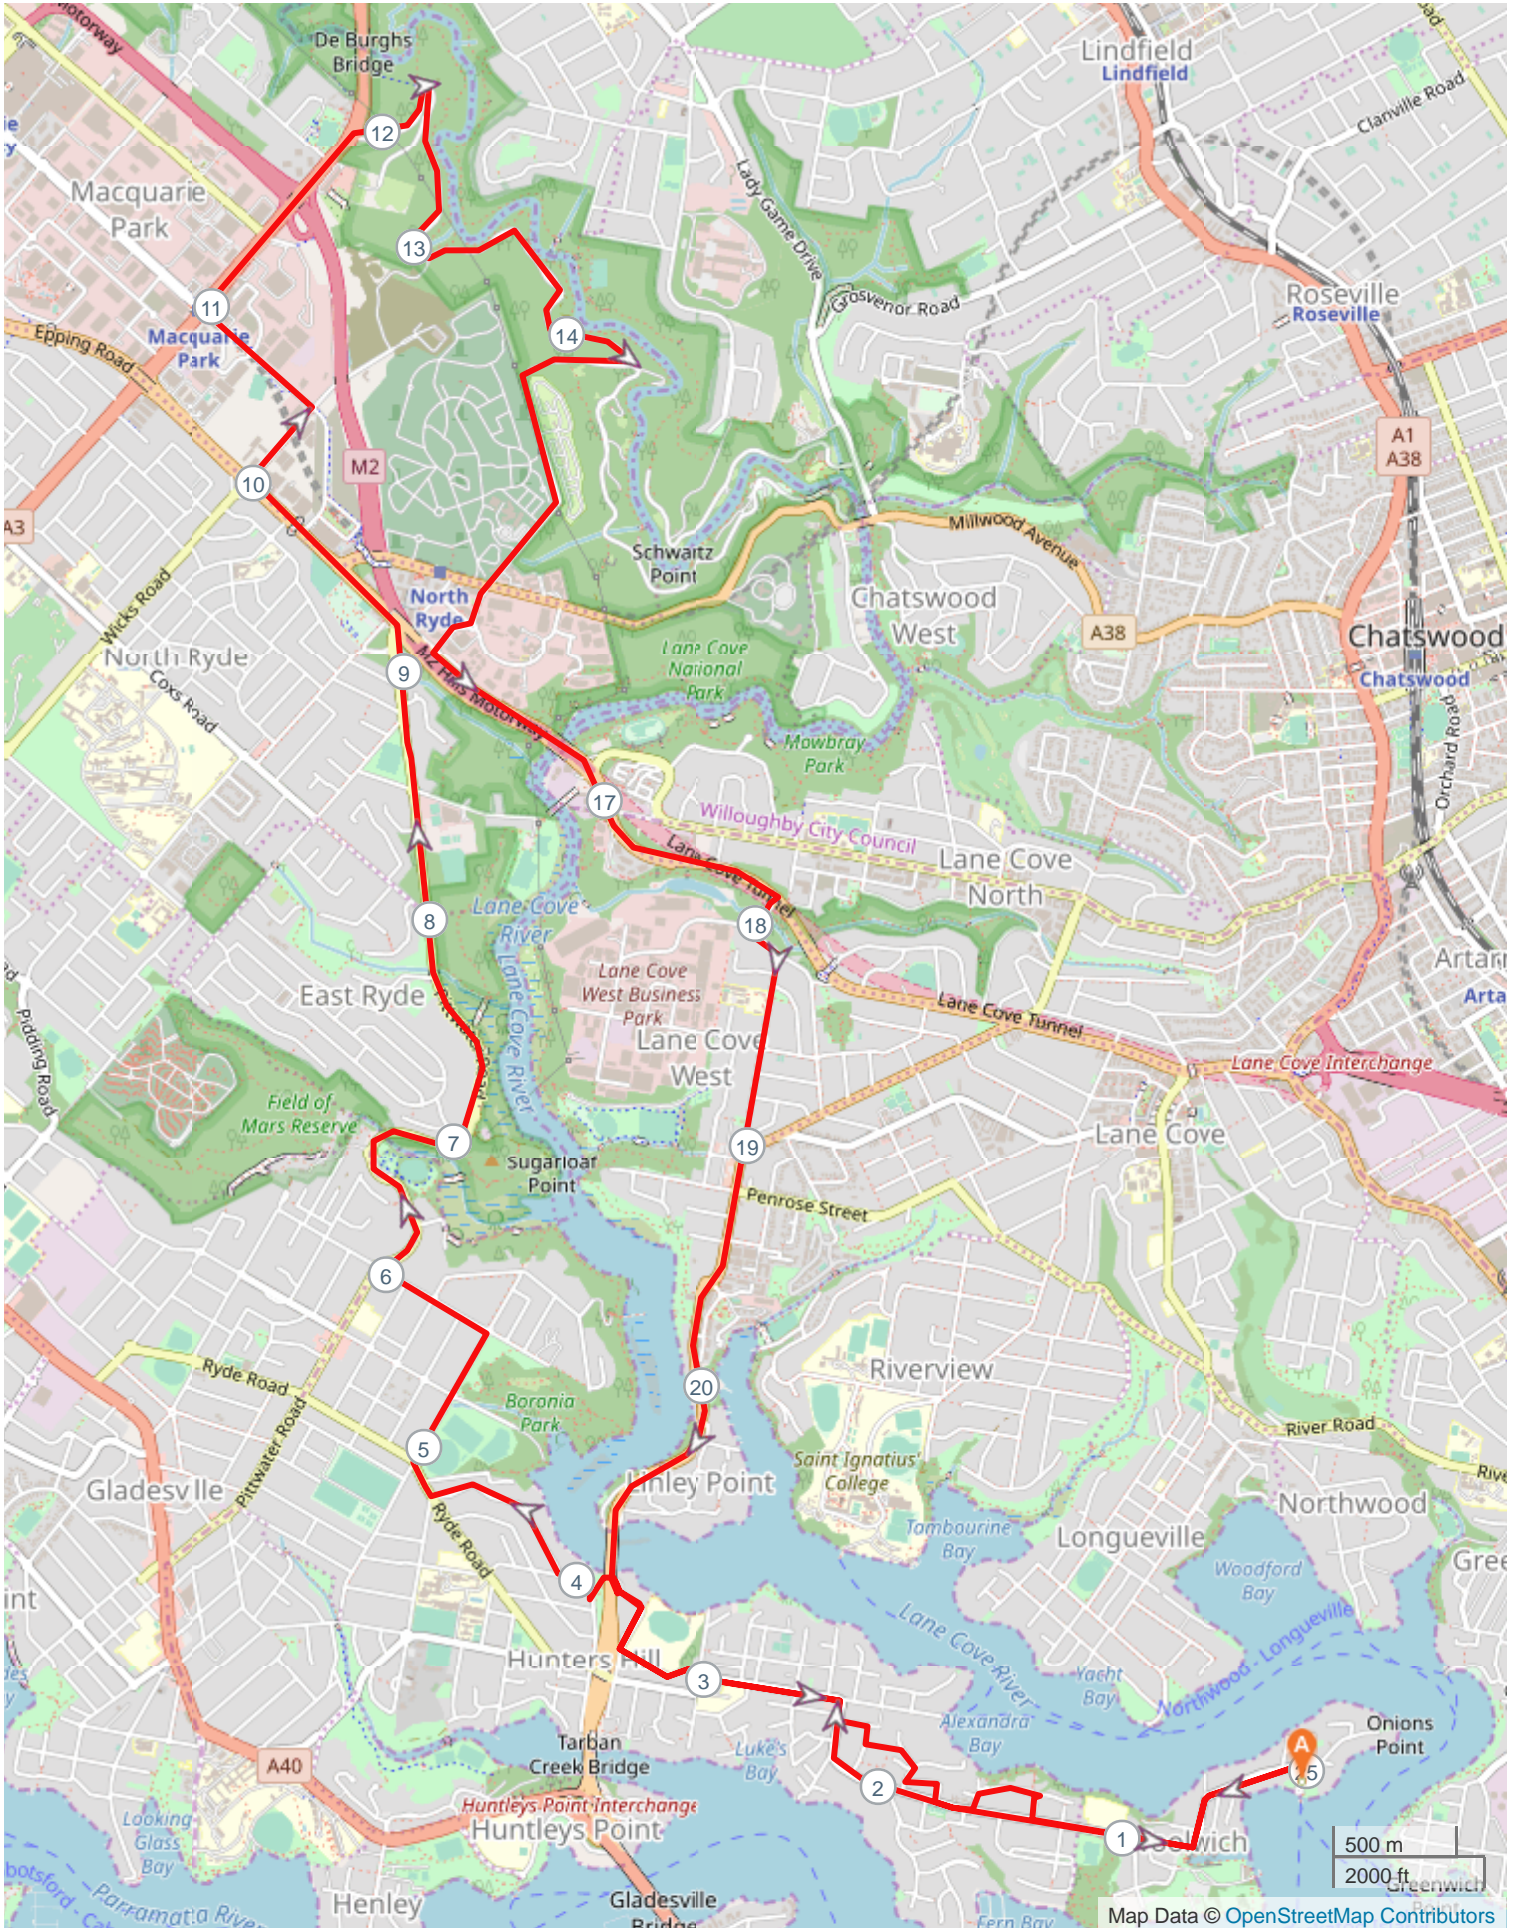

# SS Great North Walk NO TRAILS 25km

## ROUTE DIRECTIONS

No	Km	Turn	Directions
----	----	------	------------

No	Km	Turn	Directions
1	0.083	↙	Start at Valentia Street Wharf, turn left onto The Point Road, turn left onto Gale Street, turn right onto Woolwich Road, turn left onto Alexandra Street
2	2.990	➔	Cross Mount Street continue onto The Avenue, turn right onto Reiby Road
3	3.863	➔	Turn right onto Joubert Street North, turn left onto Martin Street, turn right onto Bonnefin Road, turn right onto Ryde Road, turn right onto Park Road
4	5.519	↙	Turn left onto High Street, turn right onto Pittwater Road, continue to Epping Road, turn left onto Epping Road
5	10.003	➔	Turn right onto Wicks Road, turn left onto Waterloo Road
6	10.978	➔	Turn right onto Lane Cove Road
7	11.897	➔	Turn right onto Riverside Drive
8	14.304	↘	Turn right up Scribbly Gums to end, turn left onto Plassey Road
9	15.715		Cross Delhi Road continue onto Julius Avenue through roundabout, veer right onto Rivett Road
10	16.095	↙	Turn left onto Epping Road
11	17.856	➔	Cross Epping Road, continue onto Sam Johnson Way, turn left onto Moore Street, turn right onto Cullen Street, becomes Burns Bay Road continue over bridge
12	21.400	↙	Turn left onto The Avenue cross Mount Street continue onto Alexandra Street
13	22.422	↙	Turn left onto Ambrose Street, turn right onto Passy Avenue, turn left onto Rooke Lane, Turn right onto Rooke Street, turn right onto Crescent Street, turn left onto Futuna, turn left onto Woolwich Road
14	23.266	↙	Turn left onto Vernon Street
15	23.596	↘	Turn sharp right onto The Great North Walk continue onto Serpentine Road, turn left onto Woolwich Road, turn left onto Gale Street, turn right onto The Point Road, turn right onto Valentia Street - Finish
16	25.068		FINISH