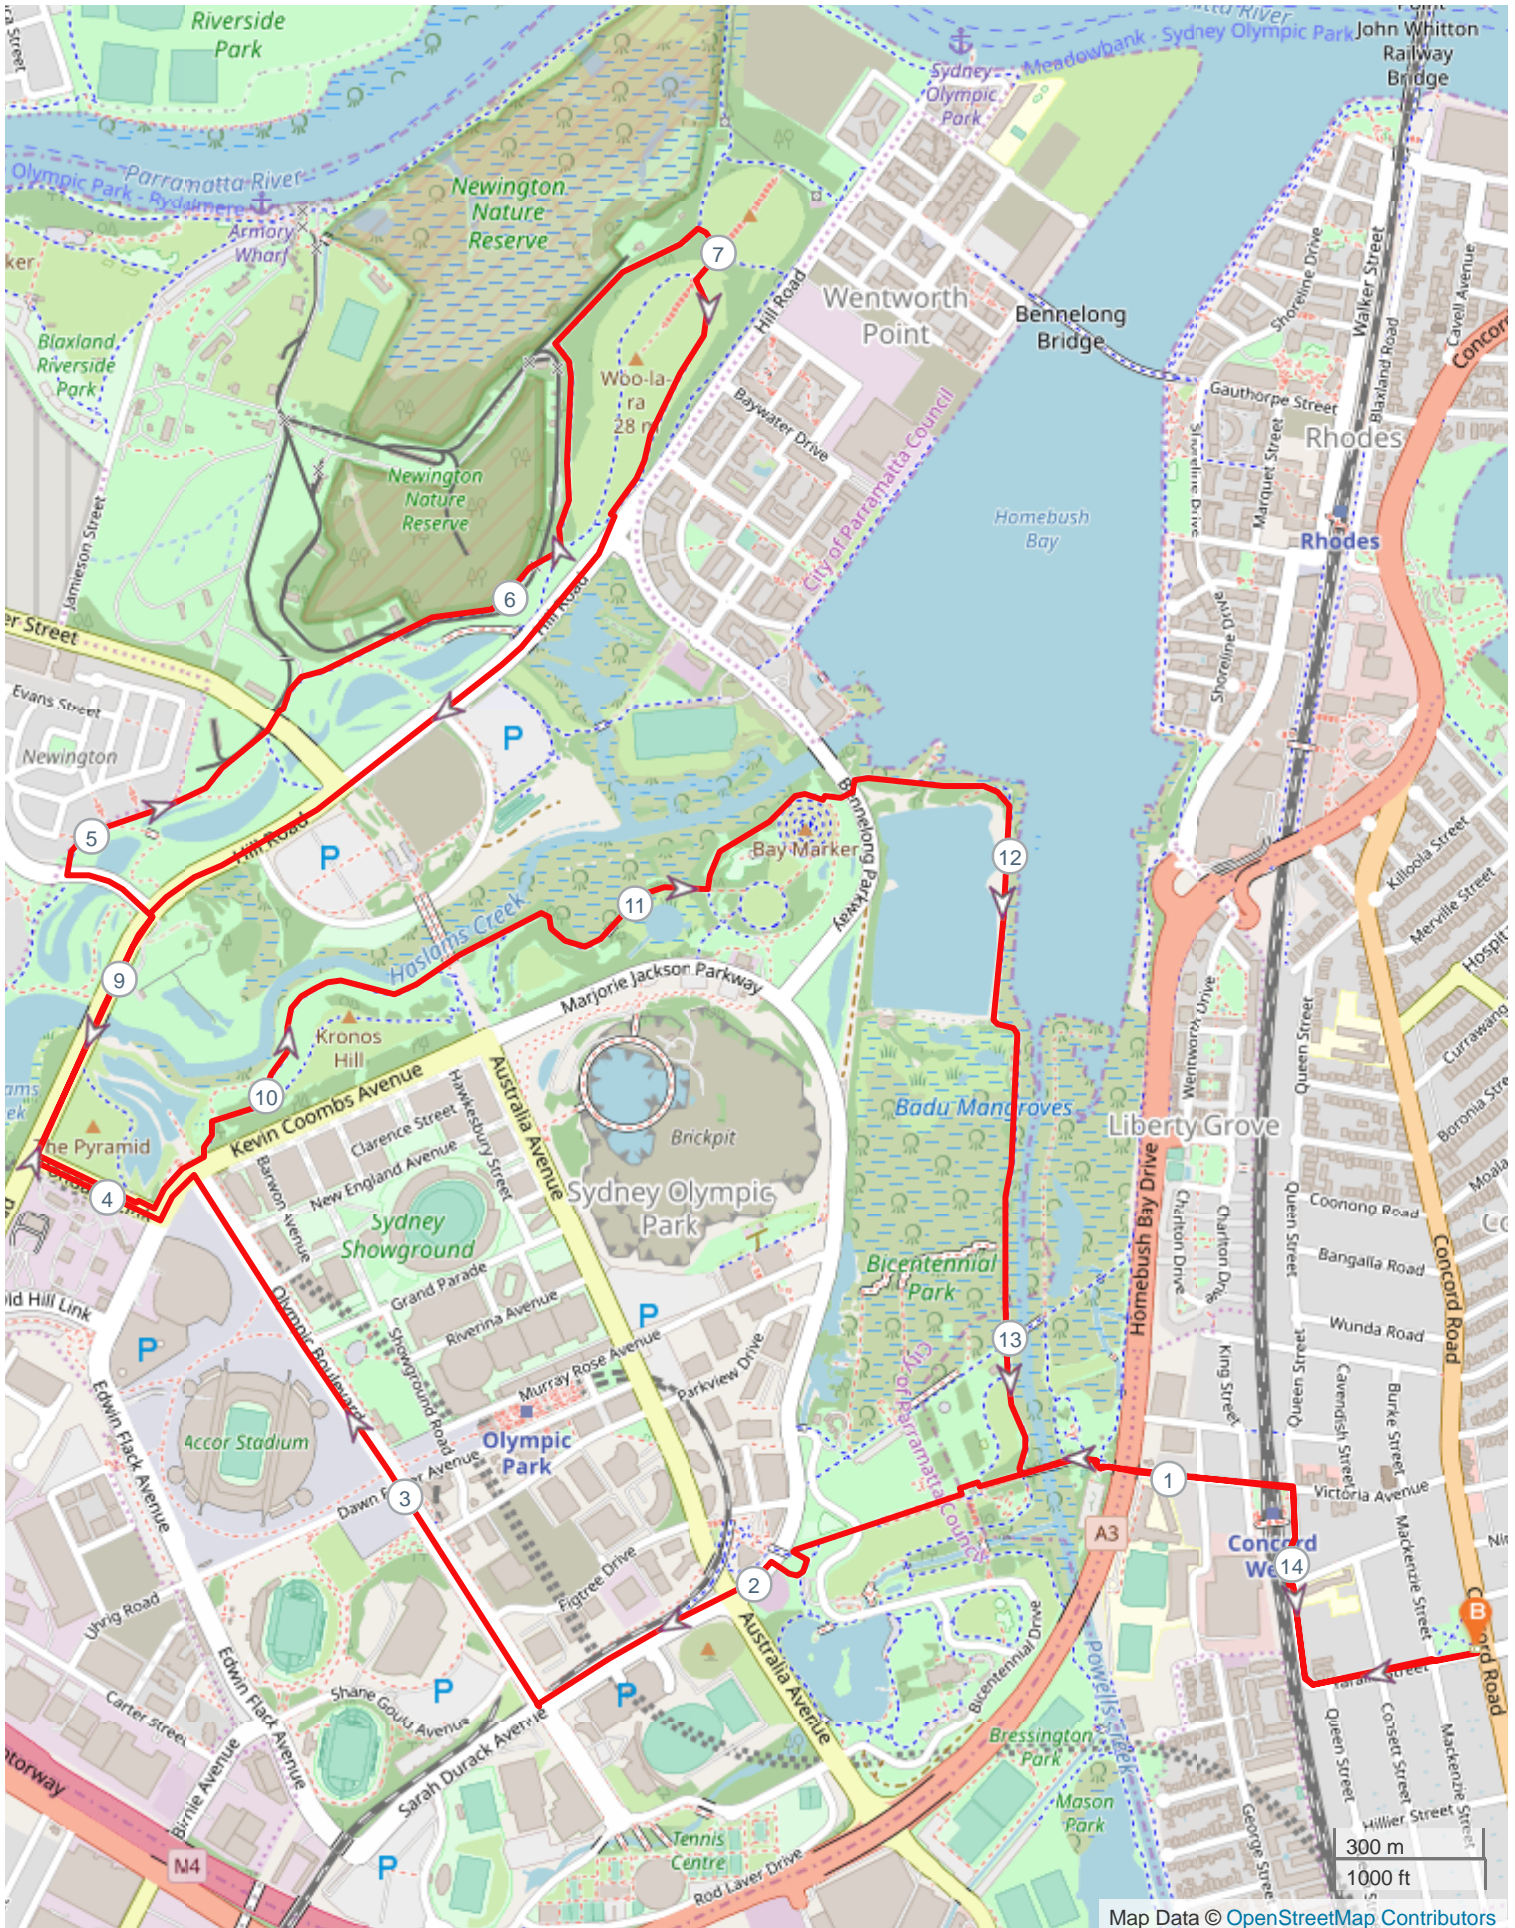

# SS Homebush Hustle 15km

## ROUTE DIRECTIONS

No	Km	Turn	Directions
----	----	------	------------

No	Km	Turn	Directions
1	0.340	↗	Turn right onto Queen Street, cross station left onto Victoria Avenue
2	1.126	←	Cross Homebush Bay Drive and continue through park
3	1.935	←	Turn left onto Bennelong Parkway continue onto Sarah Durack Avenue
4	2.493	←	Turn left onto Olympic Boulevard continue onto Sarah Durack Avenue
5	3.764	←	Turn left onto Edwin Flack Avenue then right onto Pondage Link
6	4.161	←	Turn right onto Hill Road
7	4.706	←	Turn left onto Avenue of Oceania then right onto Louise Savage Pathway
8	6.144	←	Turn left onto Louise Sauvage Pathway
9	6.942	→	Turn right
10	6.999	→	Turn right
11	7.075	←	Turn left
12	7.600	↙	Turn sharp left then turn right onto Hill Road
13	9.391	←	Turn left onto Pondage Link then turn left onto Edwin Flack Avenue then veer left onto path
14	11.525	↖	Cross Bennelong Parkway and continue on Powells Creek Shared Path
15	13.287	←	Turn left cross Homebush Bay Drive, continue onto Victoria Avenue
16	13.766		Cross Station turn right onto Queen Street then left onto Yaralla Street
17	14.606		FINISH