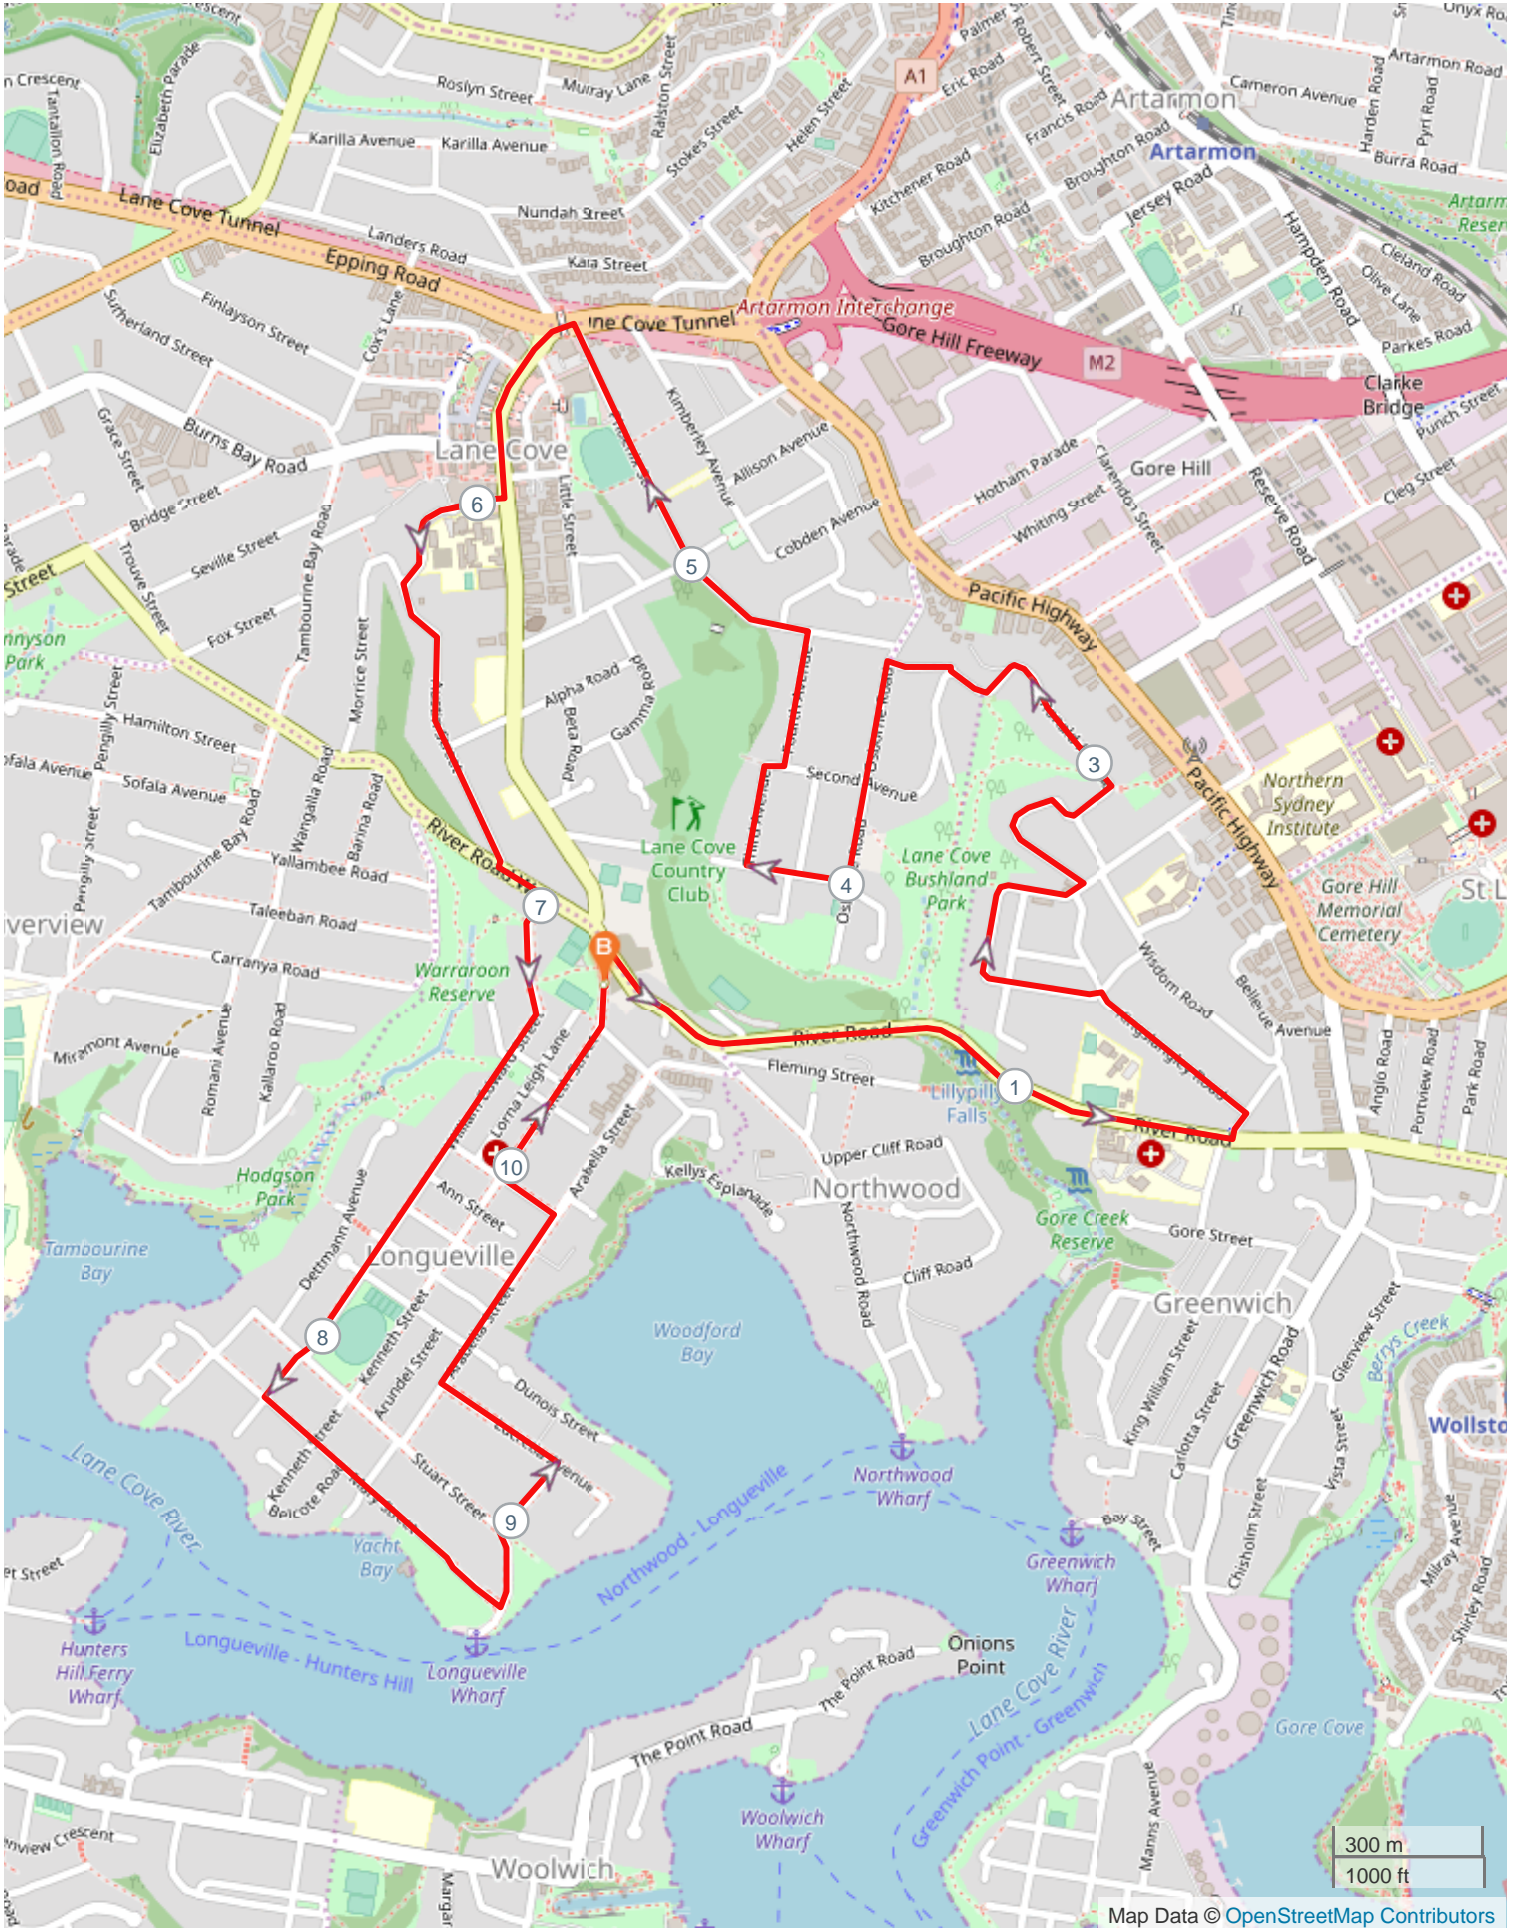

# SS Longueville Diddy 10km

## ROUTE DIRECTIONS

No	Km	Turn	Directions
----	----	------	------------

No	Km	Turn	Directions
1	0.000		Start on Kenneth Street turn right onto Northwood Road, stay right on Northwood Road
2	1.455	←	Turn left onto St Vincents Road
3	1.895	←	Turn left onto Kingslangley Road, turn right onto Valleyview Crescent, turn left onto Crowther Avenue, turn left onto Ronald Avenue
4	3.544	←	Turn left onto Osborne Road, turn right onto Richardson Street East, turn right onto Third Avenue, turn left onto Fourth Avenue, turn left onto First Avenue which becomes Phoenix Street continue to end
5	5.527	←	Turn left onto Longueville Road, turn right onto Austin Street, at roundabout stay right onto Austin Street
6	6.872	←	Turn left onto River Road West, cross road, turn right onto William Edward Street
7	8.173	←	Turn left onto Mary Street, turn left onto Stuart Street
8	8.969	→	Turn right onto Poole Street, turn left onto Lucretia Avenue, turn right onto Arabella Street, turn left onto Christina Street, turn right onto Kenneth Street
9	10.405		Finish at Central Park - The Diddy