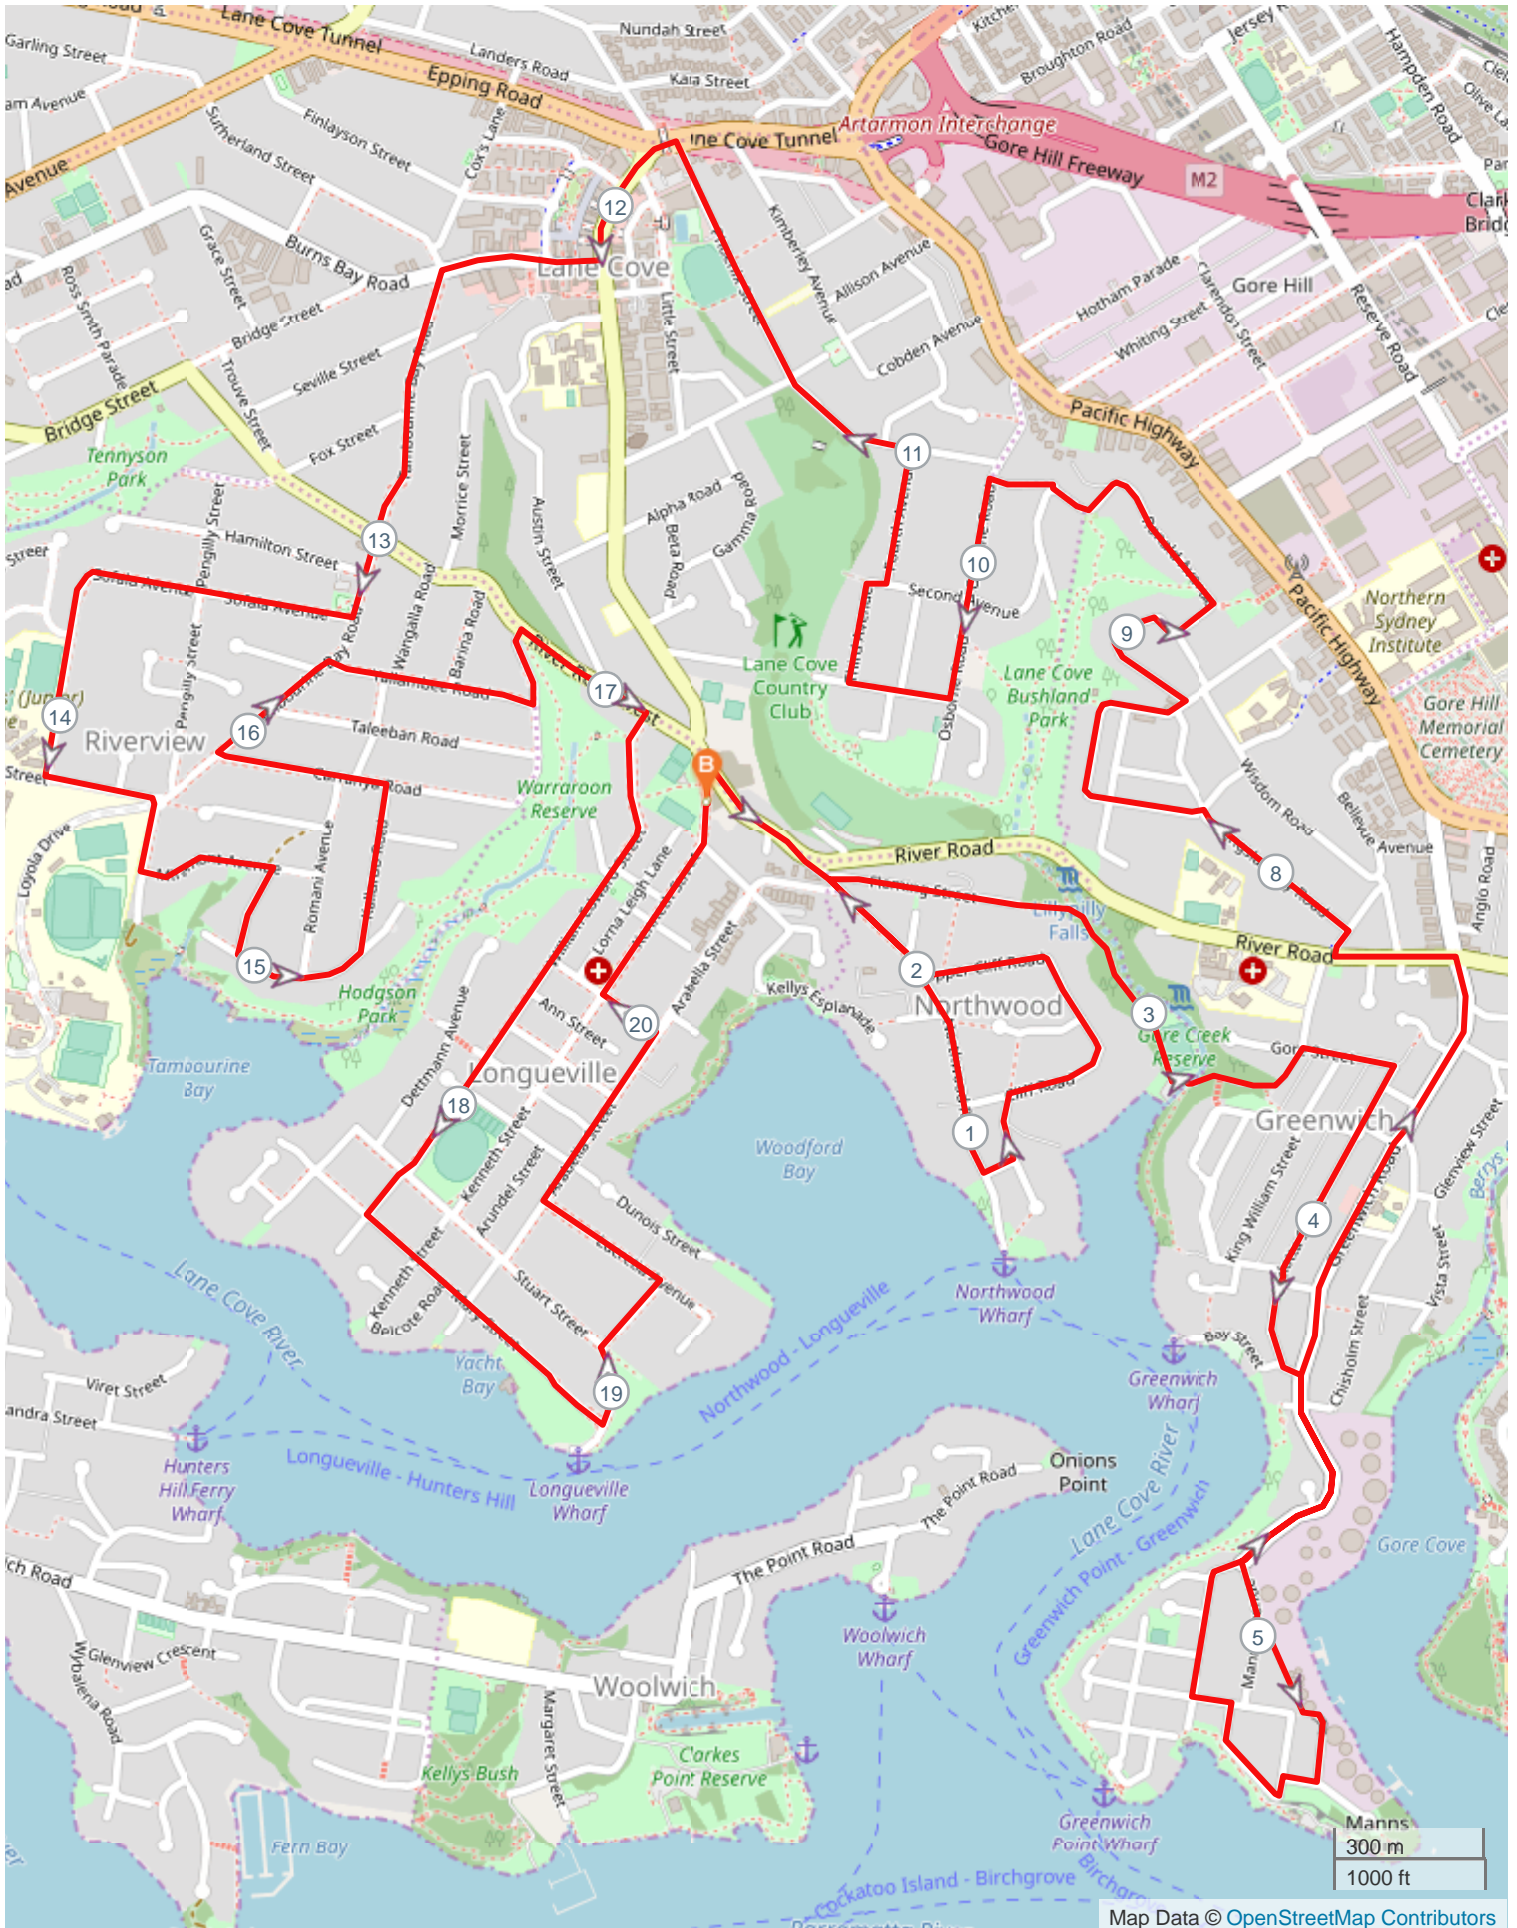

SS Longueville Diddy 20km

ROUTE DIRECTIONS

No	Km	Turn	Directions
----	----	------	------------

No	Km	Turn	Directions
1	0.000		Start on Kenneth Street turn right onto Northwood Road, stay right on Northwood Road
2	1.095	←	Turn left onto Point Road turn left onto Eva Street turn right onto Cliff Road
3	1.975	→	Turn right onto Northwood Road
4	2.246	↘	Turn right onto Fleming Street to the end, go down stairs at bottom turn right follow track to Gore Creek Reserve go through car park onto St Vincents Road.
5	3.468	→	Turn right onto Gore Street turn right onto Carlotta Street
6	4.321	↖	Turn slight left onto Bay Street turn right onto Greenwich Road turn left onto Manns Avenue, turn left onto Gother Avenue
7	5.367	→	Turn right onto Prospect Street, turn left onto Victoria Street, turn right onto Albert Street, turn left onto George Street, turn right onto Saint Lawrence Street
8	6.042	↗	Turn right onto Greenwich Road continue to River Road
9	7.505	←	Turn left onto River Road, turn right onto St Vincents Road, turn left onto Kingslangley Road
10	8.185	←	Turn left onto Kingslangley Road, turn right onto Valleyview Crescent, turn left onto Crowther Avenue, turn left onto Ronald Avenue
11	9.835	←	Turn left onto Osborne Road, turn right onto Richardson Street East, turn right onto Third Avenue, turn left onto Fourth Avenue, turn left onto First Avenue which becomes Phoenix Street continue to end
12	11.817	←	Turn left onto Longueville Road, turn right go through Lane Cove Plaza, turn left onto Tambourine Bay Road
13	13.173	→	Turn right onto Sofala Avenue to end, turn left onto College Road South
14	14.130	←	Turn left onto Riverview Street, turn right onto Tambourine Bay Road, turn left onto Miramont Avenue, turn right onto Surada Avenue, turn left onto Kallaroo Road
15	15.238	↖	Keep left onto Kallaroo Road, turn left onto Carranya road, turn right onto Tambourine Bay Road
16	16.215	→	Turn right onto Yallambee Road, turn left onto Warraroon Road, turn right onto River Road West
17	17.098	→	Turn right onto William Edward Street
18	18.293	←	Turn left onto Mary Street, turn left onto Stuart Street
19	19.089	→	Turn right onto Poole Street, turn left onto Lucretia Avenue, turn right onto Arabella Street, turn left onto Christina Street, turn right onto Kenneth Street
20	20.525		Finish at Central Park - The Diddy