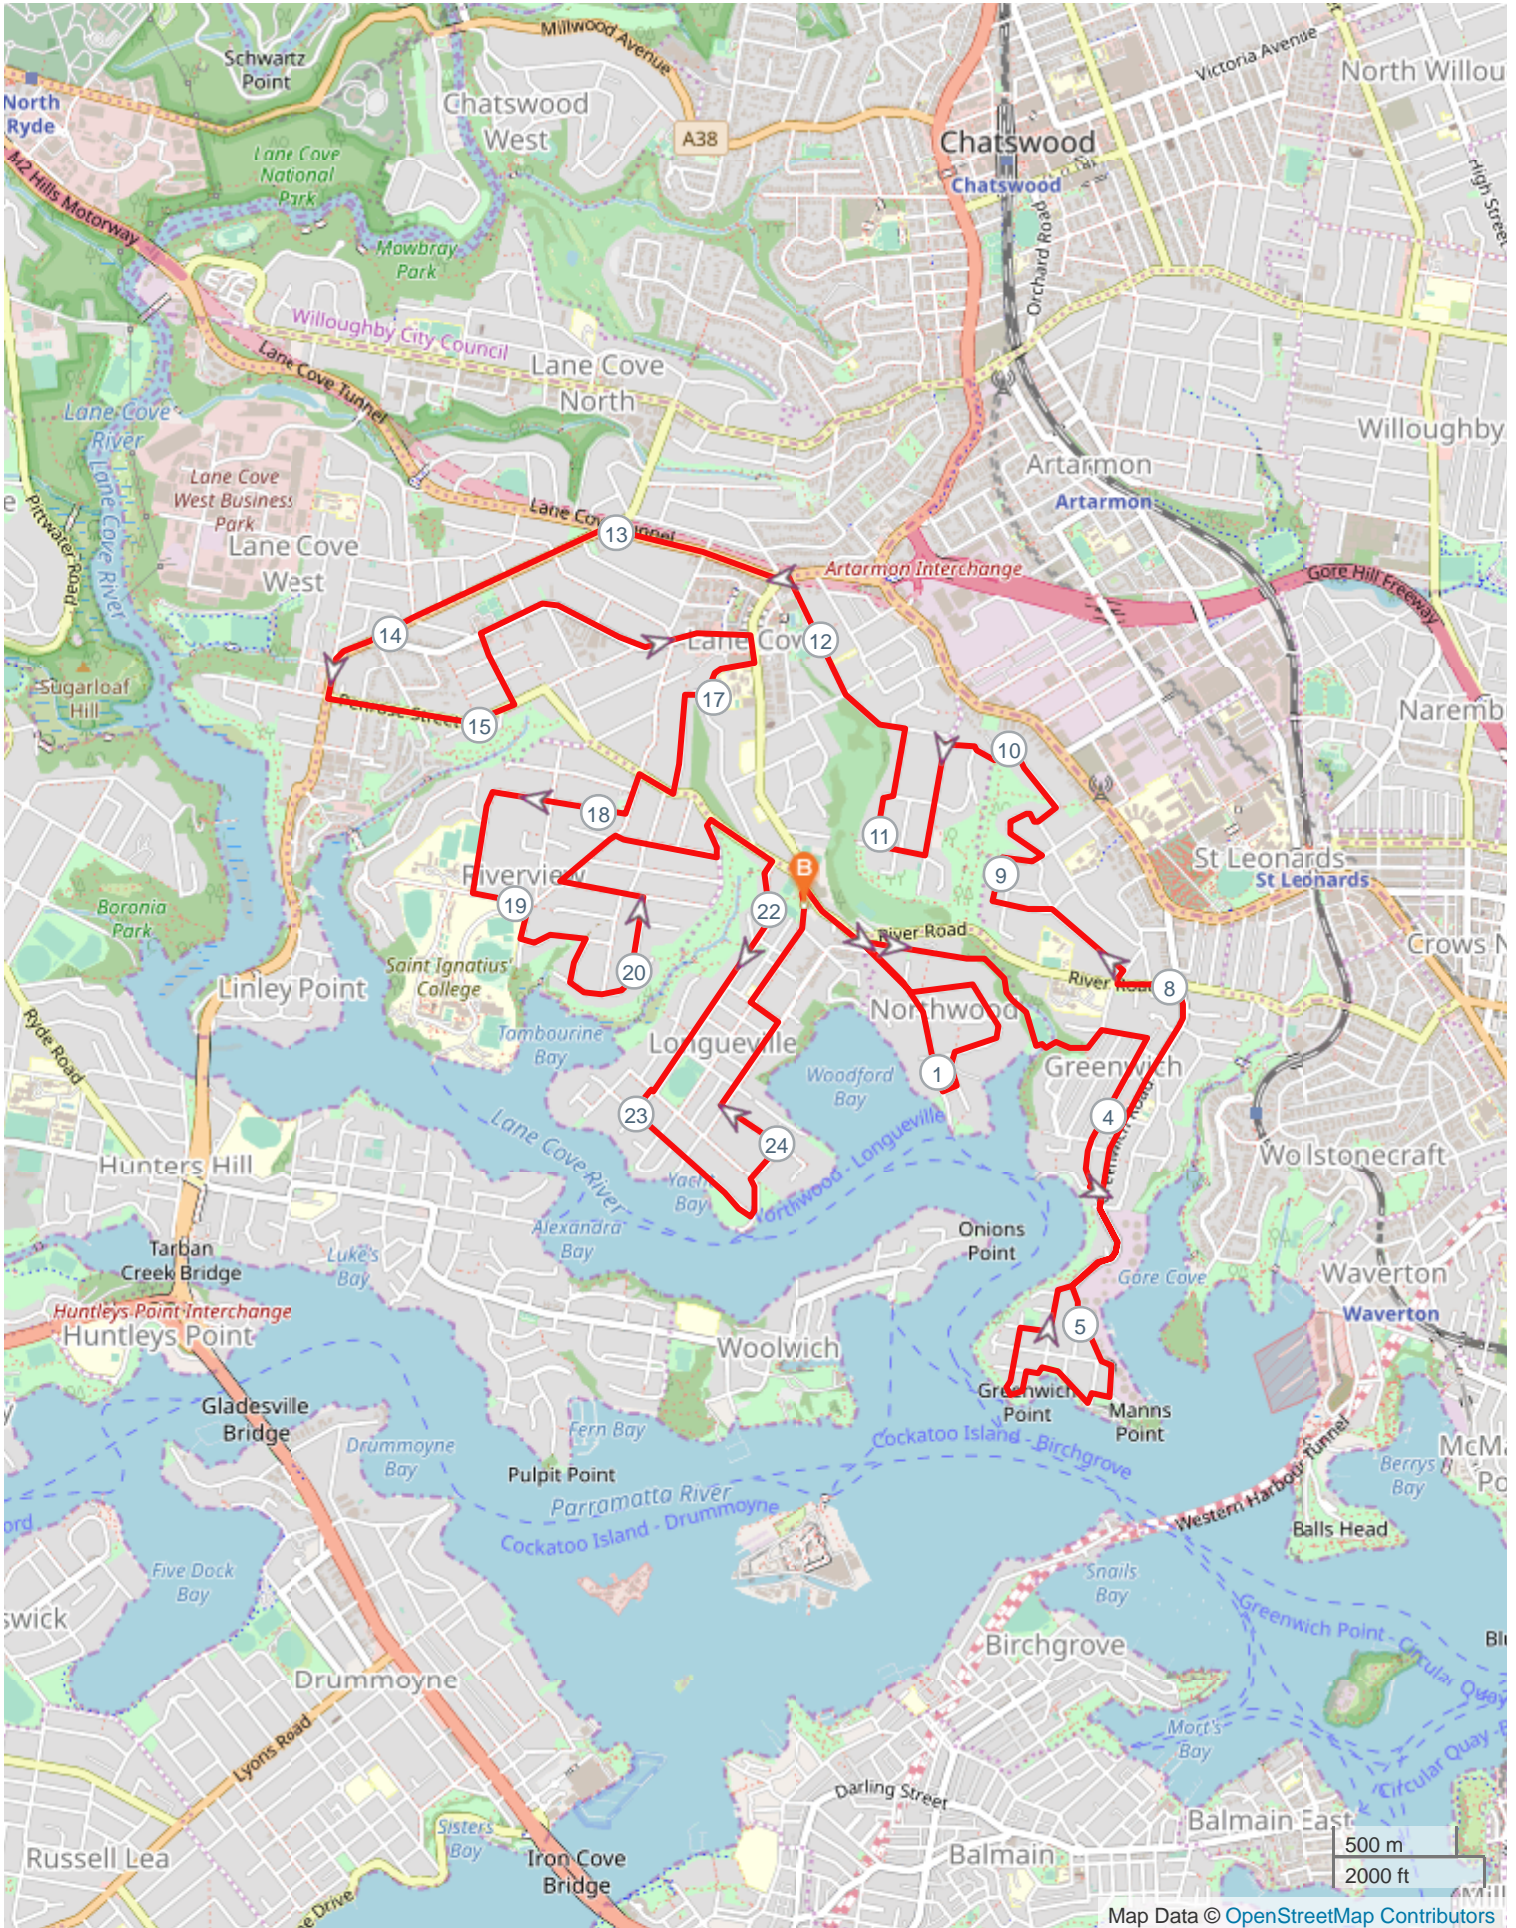

SS Longueville Diddy 25km

ROUTE DIRECTIONS

No	Km	Turn	Directions
----	----	------	------------

No	Km	Turn	Directions
1	0.000		Start on Kenneth Street turn right onto Northwood Road, stay right on Northwood Road
2	1.095	←	Turn left onto Point Road turn left onto Eva Street turn right onto Cliff Road
3	1.975	→	Turn right onto Northwood Road
4	2.246	↘	Turn right onto Fleming Street to the end, go down stairs at bottom turn right follow track to Gore Creek Reserve go through car park onto St Vincents Road.
5	3.468	→	Turn right onto Gore Street turn right onto Carlotta Street
6	4.321	↖	Turn slight left onto Bay Street turn right onto Greenwich Road turn left onto Manns Avenue, turn left onto Gother Avenue
7	5.367	→	Turn right onto Prospect Street, turn left onto Victoria Street, turn onto O'Connell Street, turn left onto the path
8	5.718	←	Turn left continue onto Richard Street, turn left onto Lower Serpentine Road continue to the right onto Mitchell Street
9	6.208	→	Turn right onto Wallace Street, turn left onto Saint Lawrence Street, turn right onto Greenwich Road
10	7.961	←	Turn left onto River Road, turn right onto St Vincents Road, turn left onto Kingslangley Road
11	8.641	←	Turn left onto Kingslangley Road, turn right onto Valleyview Crescent, turn left onto Crowther Avenue, turn left onto Ronald Avenue
12	10.291	←	Turn left onto Osborne Road, turn right onto Richardson Street East, turn right onto Third Avenue, turn left onto Fourth Avenue, turn left onto First Avenue which becomes Phoenix Street continue to end
13	12.274	←	Turn left onto Longueville Road
14	13.034	↖	Keep left onto Centennial Avenue
15	14.395	←	Turn left onto Penrose Street
16	15.166	←	Turn left onto Ross Smith Parade, turn right onto Burns Bay Road continue through Lane Cove Plaza
17	16.636	→	Turn right onto Longueville Road, turn right onto Austin Street at the bottom turn right onto Austin Crescent which becomes Morrice Street
18	17.552	→	Turn right onto River Road West, turn left onto Tambourine Bay Road
19	17.879	→	Turn right onto Sofala Avenue to end, turn left onto College Road South
20	18.836	←	Turn left onto Riverview Street, turn right onto Tambourine Bay Road, turn left onto Miramont Avenue, turn right onto Surada Avenue, turn left onto Kallaroo Road
21	19.944	↖	Keep left onto Kallaroo Road, turn left onto Carranya road, turn right onto Tambourine Bay Road
22	20.921	→	Turn right onto Yallabee Road, turn left onto Warraroon Road, turn right onto River Road West
23	21.804	→	Turn right onto William Edward Street
24	22.999	←	Turn left onto Mary Street, turn left onto Stuart Street
25	23.795	→	Turn right onto Poole Street, turn left onto Lucretia Avenue, turn right onto Arabella Street, turn left onto Christina Street, turn right onto Kenneth Street