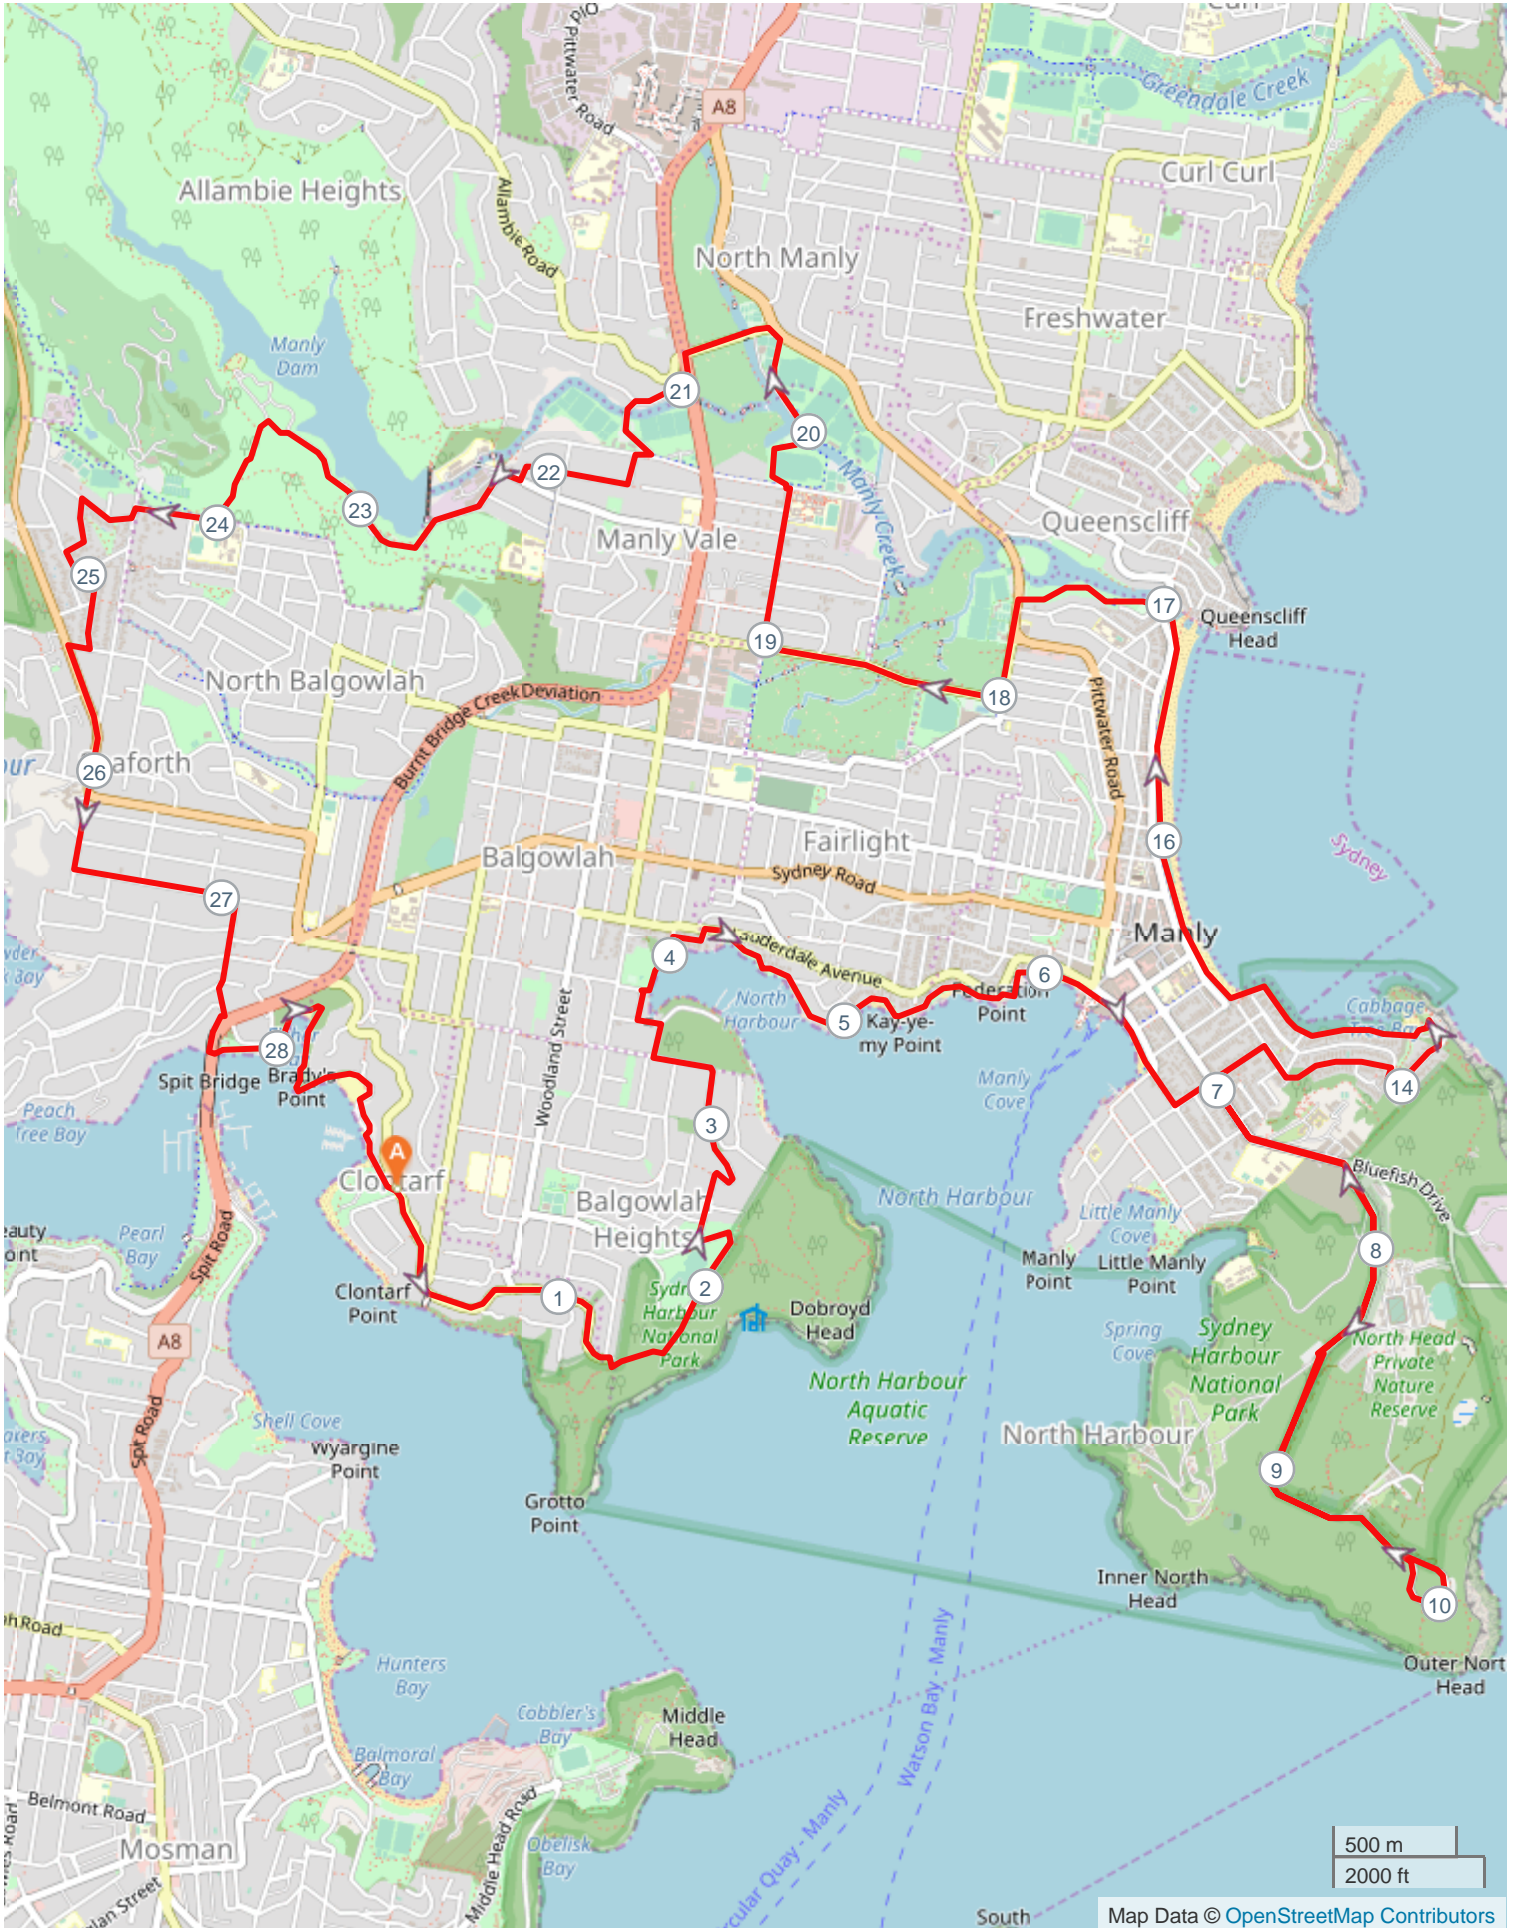

SS North Head 30km

ROUTE DIRECTIONS

No	Km	Turn	Directions
----	----	------	------------

No	Km	Turn	Directions
1	0.000		Start at Clontarf Reserve. Continue onto Amiens Parade becomes Cutler Road
2	1.411	➔	Turn right then left onto Manly to Spit Bridge Walk
3	1.988		Veer left onto Dobroyd Scenic Drive
4	2.371	↘	Turn right onto Fisher Street
5	3.450	➔	Turn right onto Gourlay Avenue, turn left, veer right onto Manly to Spit Bridge Walk, continue to King Street
6	4.264	➔	Turn right onto Lauderdale Avenue, keep right onto Manly to Spit Bridge Walk
7	5.762	➔	Turn right down the stairs continue along the waterfront past Manly Wharf
8	6.577		Keep left continue onto Osborne Road, turn left onto Addison Road, turn right onto Darley Road, keep left onto North Head Scenic Drive continue to end and return
9	13.031	➔	Turn right onto Addison Road, turn right onto Reddall Street, turn left on Montpelier Place
10	13.884	➔	Turn right onto Bower Street continue to end, turn left down stairs to Shelly Beach continue onto Marine Parade to Manly Surf Club, continue to Queenscliff Surf Club
11	16.935		Turn left go under bridge continue through Lagoon Park to Pittwater Road
12	17.606	←	Turn left onto Pittwater Road, turn right onto Kenneth Road
13	18.959	➔	Turn right onto Quirk Road continue to end cross Campbell Road go through Passmore Reserve
14	19.984	←	Turn left continue to Pittwater Road, turn left onto Kentwell Road
15	20.843	←	Turn left onto Condamine Street, turn right onto Sloane Crescent, turn left onto Sloane Crescent
16	21.476	➔	Turn right onto Campbell Parade, turn left onto Quinlan Parade continue on Quinlan Parade to King Street and turn right onto King Street to end, continue onto the trail
17	23.416	↖	Keep left, turn left onto Nature Trail
18	24.003	➔	Turn right onto Manning Street, turn left onto Upper Clontarf Street, turn right onto Judith Street
19	24.598	↙	Turn left onto Waterview Street. turn left onto Kirkwood Street, turn left onto Alto Avenue, turn right onto Prince Edward Road
20	25.395	↘	Turn right onto Lister Avenue, turn left onto Wakehurst Parkway
21	26.100	➔	Turn right onto Dalwood Avenue, turn left onto Ellery Parade
22	27.072	➔	Turn right onto Panorama Parade continue down Gallipoli Steps
23	27.515	←	Turn left onto Battle Boulevard continue under Spit Bridge onto Manly to Spit Bridge Walk, continue to Clontarf Reserve
24	29.462		FINISH