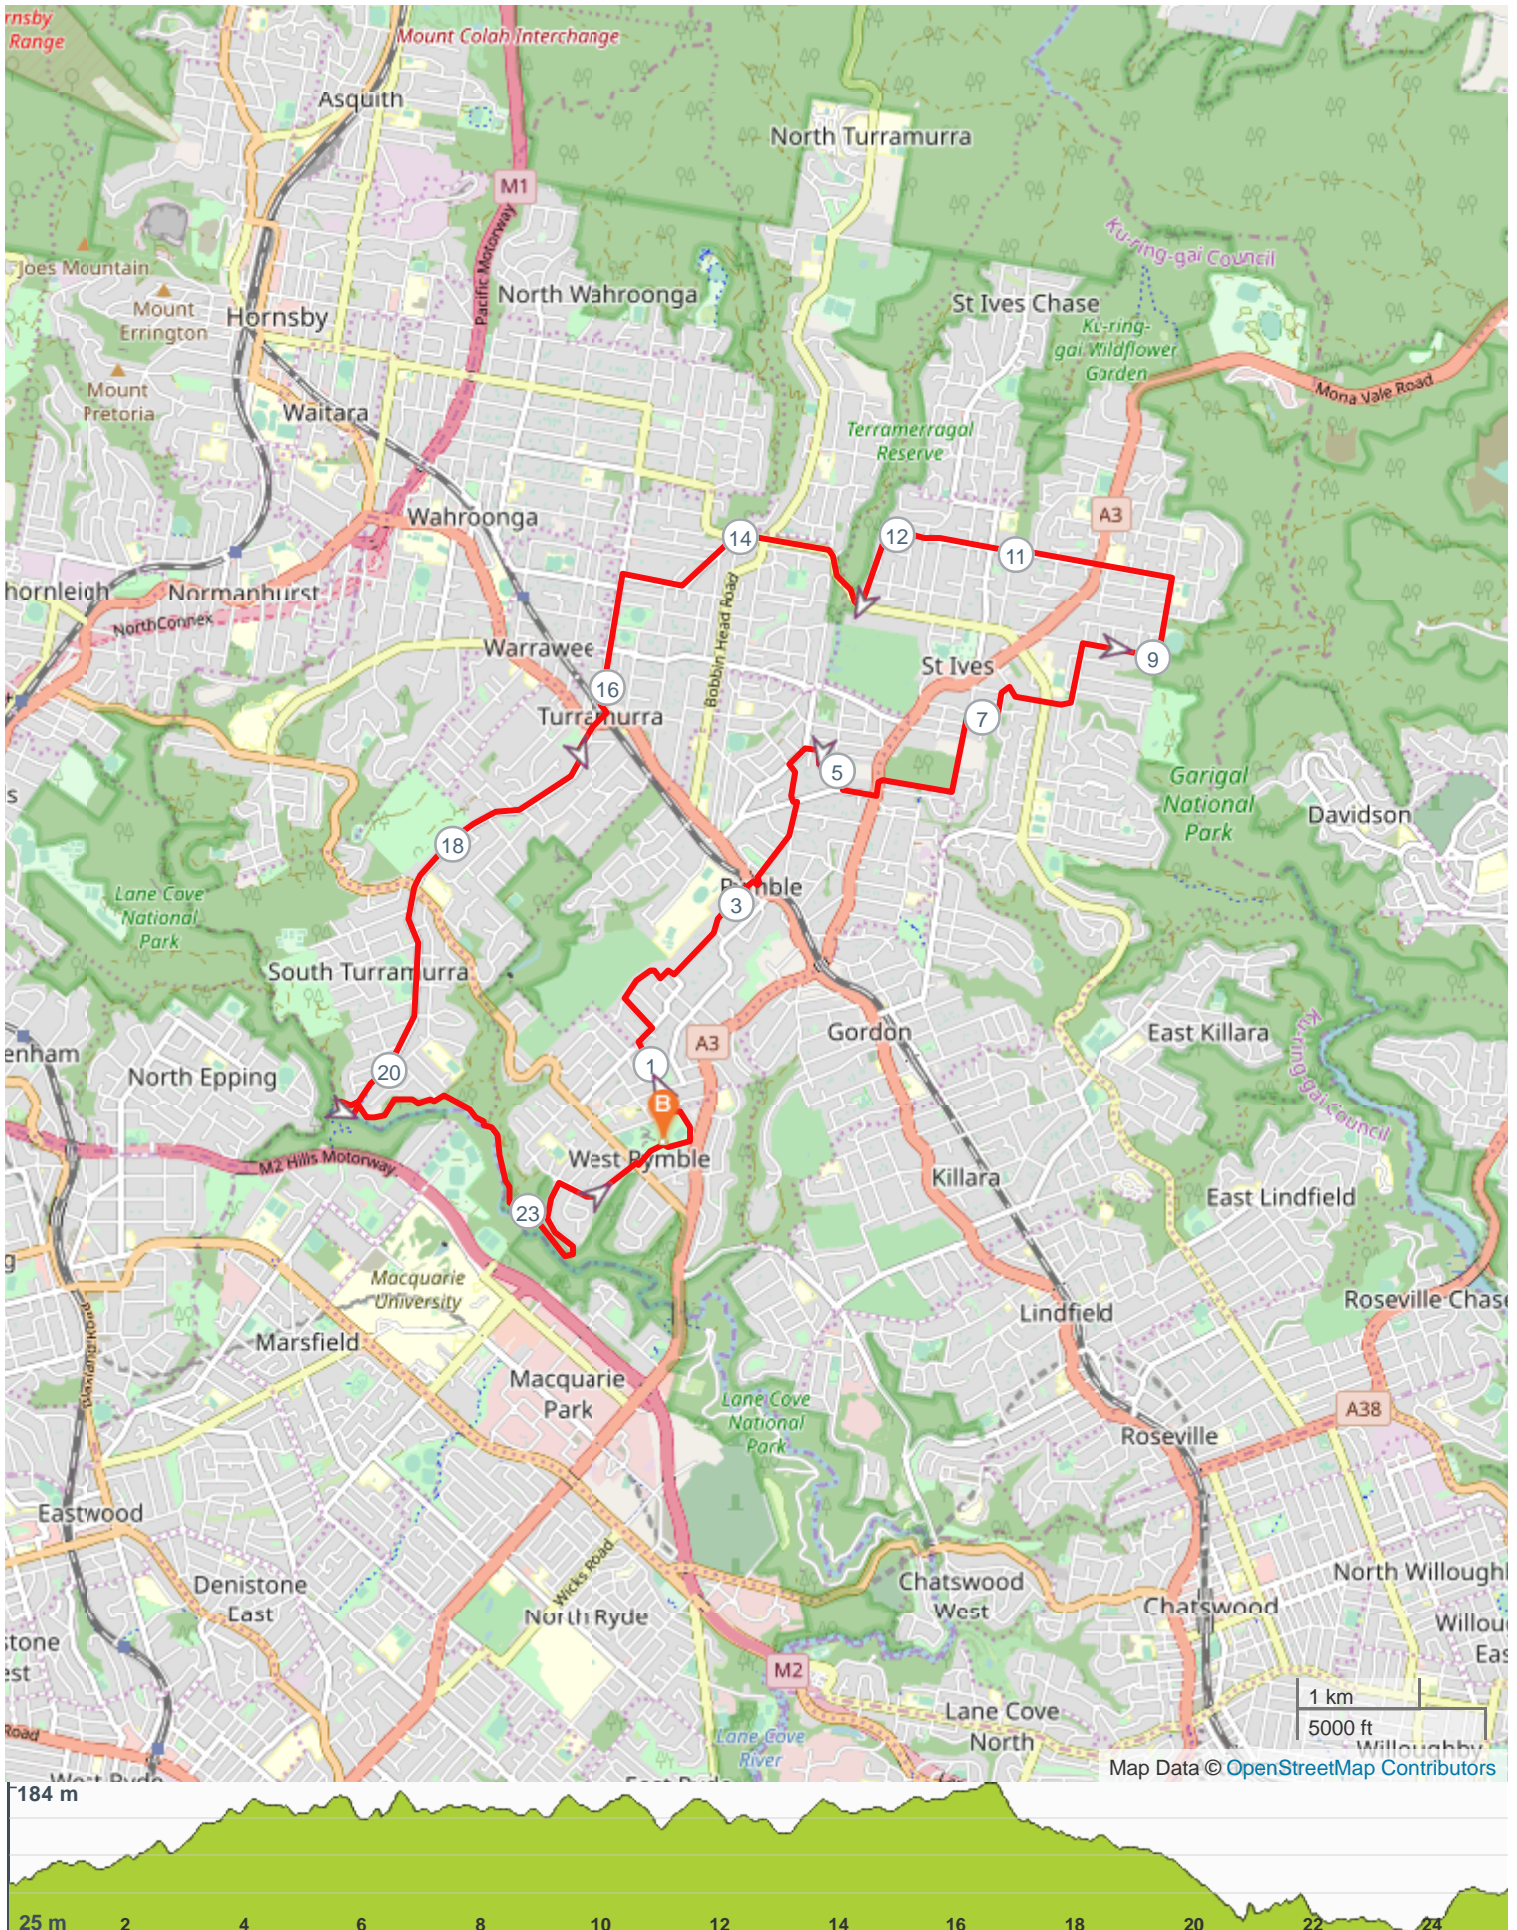

SS Pymble Pushover 25km

ROUTE DIRECTIONS

No	Km	Turn	Directions
1	0.262	←	Turn left onto Lofberg Road
2	0.539	→	Turn right onto Inverallan Avenue
3	1.180	→	Turn right onto Yarrara Road
4	1.345	←	Turn left onto Hesperus Street
5	1.669	→	Turn right onto Greenway Drive
6	2.092	←	Turn left onto Golfers Parade
7	2.241	←	Turn left onto Pymble Avenue
8	3.158	↗	Cross Pacific Highway through Station and onto Alma Street
9	3.813	←	Turn left onto Station Street cross over Telegraph Street continue on Station Street
10	4.440	↗	Turn slight right onto Merrivale Road then right into Florey Avenue to the end then turn left onto Canisius Place
11	5.076	→	Turn right onto Ganmain Road then left onto Telegraph Road cross Mona Vale Road turn right and go through Dalrymple Hay Nature Reserve
12	6.252	←	Turn left onto Rosedale Road then right onto Shinfield Avenue
13	7.147	←	Turn left onto Lynbara Avenue then right onto Stanley Street
14	7.961	←	Turn left onto Yarrabung Road
15	8.447	→	Turn right onto Killeaton Street to end left onto Acron Road
16	9.709	↙	Turn left onto Woodbury Road becomes Mudies Road
17	12.053	←	Turn left onto Warrimoo Avenue then right onto Burns Road
18	13.999	←	Turn left onto The Chase Road
19	15.105	←	Turn left onto Eastern Road continue to station. Cross Pacific Highway and onto Kissing Point Road
20	20.261		At the end of Kissing Point Road continue onto The Great North Walk
21	23.016	→	Turn right onto Gloucester Avenue Trail continue on trail until Gloucester Avenue
22	24.269	→	Turn right onto Wallalong Crescent
23	24.992	↗	Cross Yanko Road and continue onto Alexander Walkway
24	25.285		FINISH