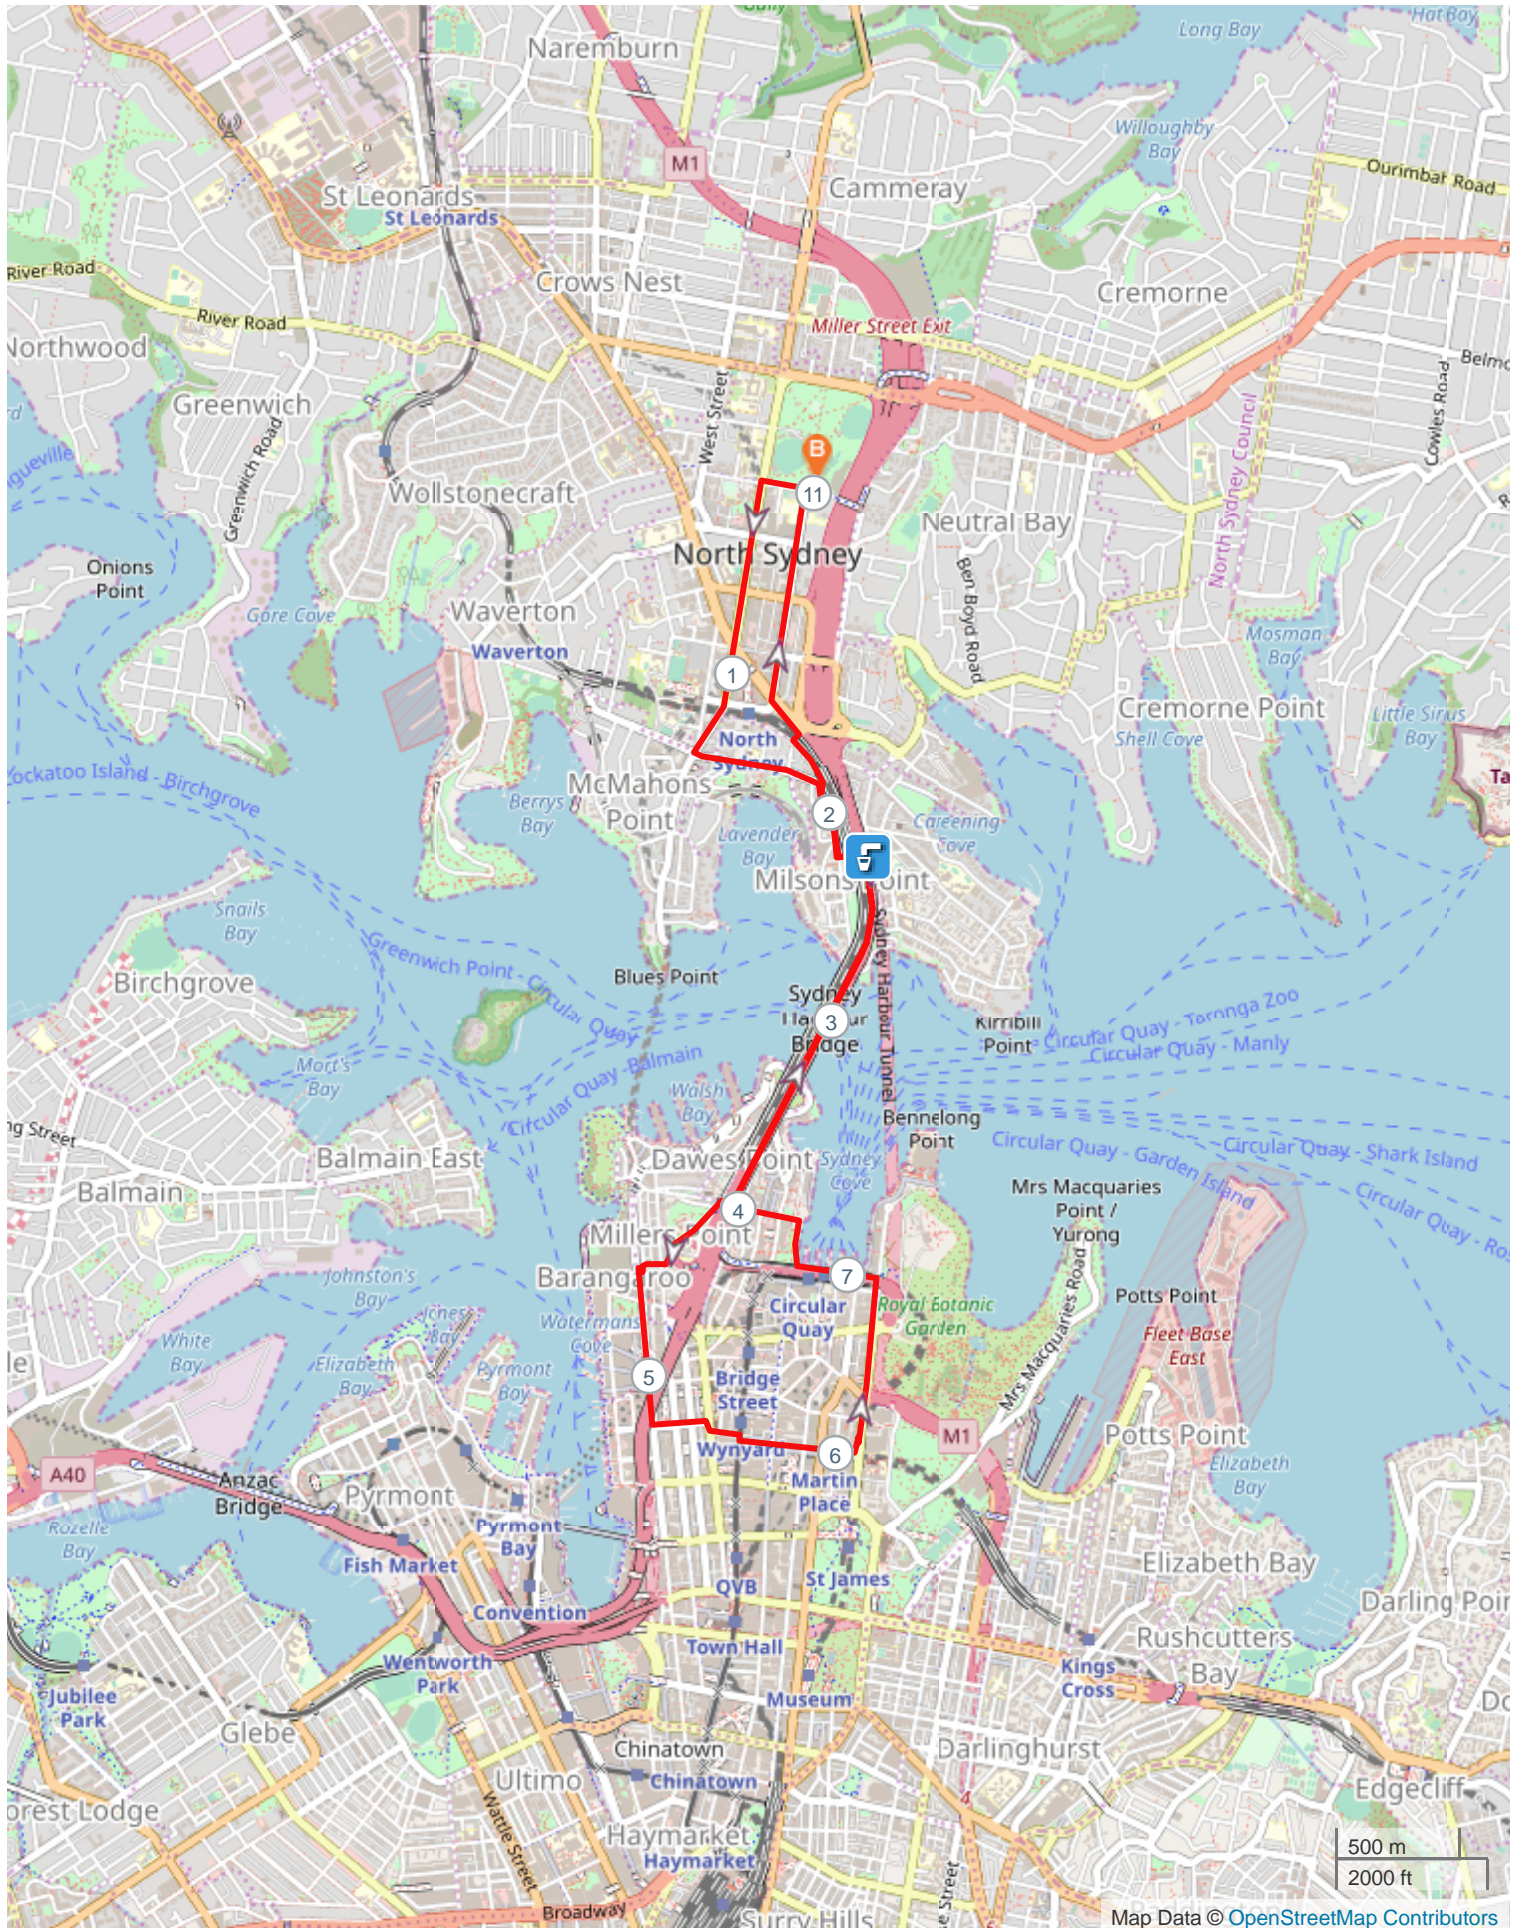

SS Sydney Marathon Sneak Peek 10km

ROUTE DIRECTIONS

No	Km	Turn	Directions
----	----	------	------------

No	Km	Turn	Directions
1	0.229	←	Turn left onto Miller Street
2	1.364	←	Turn left onto Lavender Street
3	1.885	→	Turn right onto Alfred Street South
4	2.302	→	Turn right onto Harbour Bridge to other end
5	3.970	→	Turn right onto Argyle Street then onto Dalgety Road
6	4.059	←	Turn left, go through Observatory Hill
7	4.417	→	Turn right onto Agar Steps, down steps to Hickson Road
8	4.575	←	Turn left onto Hickson Road
9	5.213	←	Turn left onto Erskine Street
10	5.481	←	Turn left onto Wynyard Street
11	5.633	←	Turn left onto Martin Place
12	6.104	←	Turn left onto Macquarie Street
13	6.858	←	Turn left past Circular Quay
14	7.374	←	Turn left onto Argyle Street
15	7.615	←	Turn right onto Grosvenor Walk. Turn right onto Harbour Bridge to other end
16	9.280	←	Turn left onto Burton Street
17	9.389	→	Turn right onto Alfred Street South
18	9.699	→	Turn left onto Middlemiss Street
19	9.908	→	Turn right onto Arthur Street, then left onto Pacific Highway
20	10.121	↗	Turn right onto Walker Street
21	10.979	→	Turn right onto Ridge Street
22	11.024		FINISH