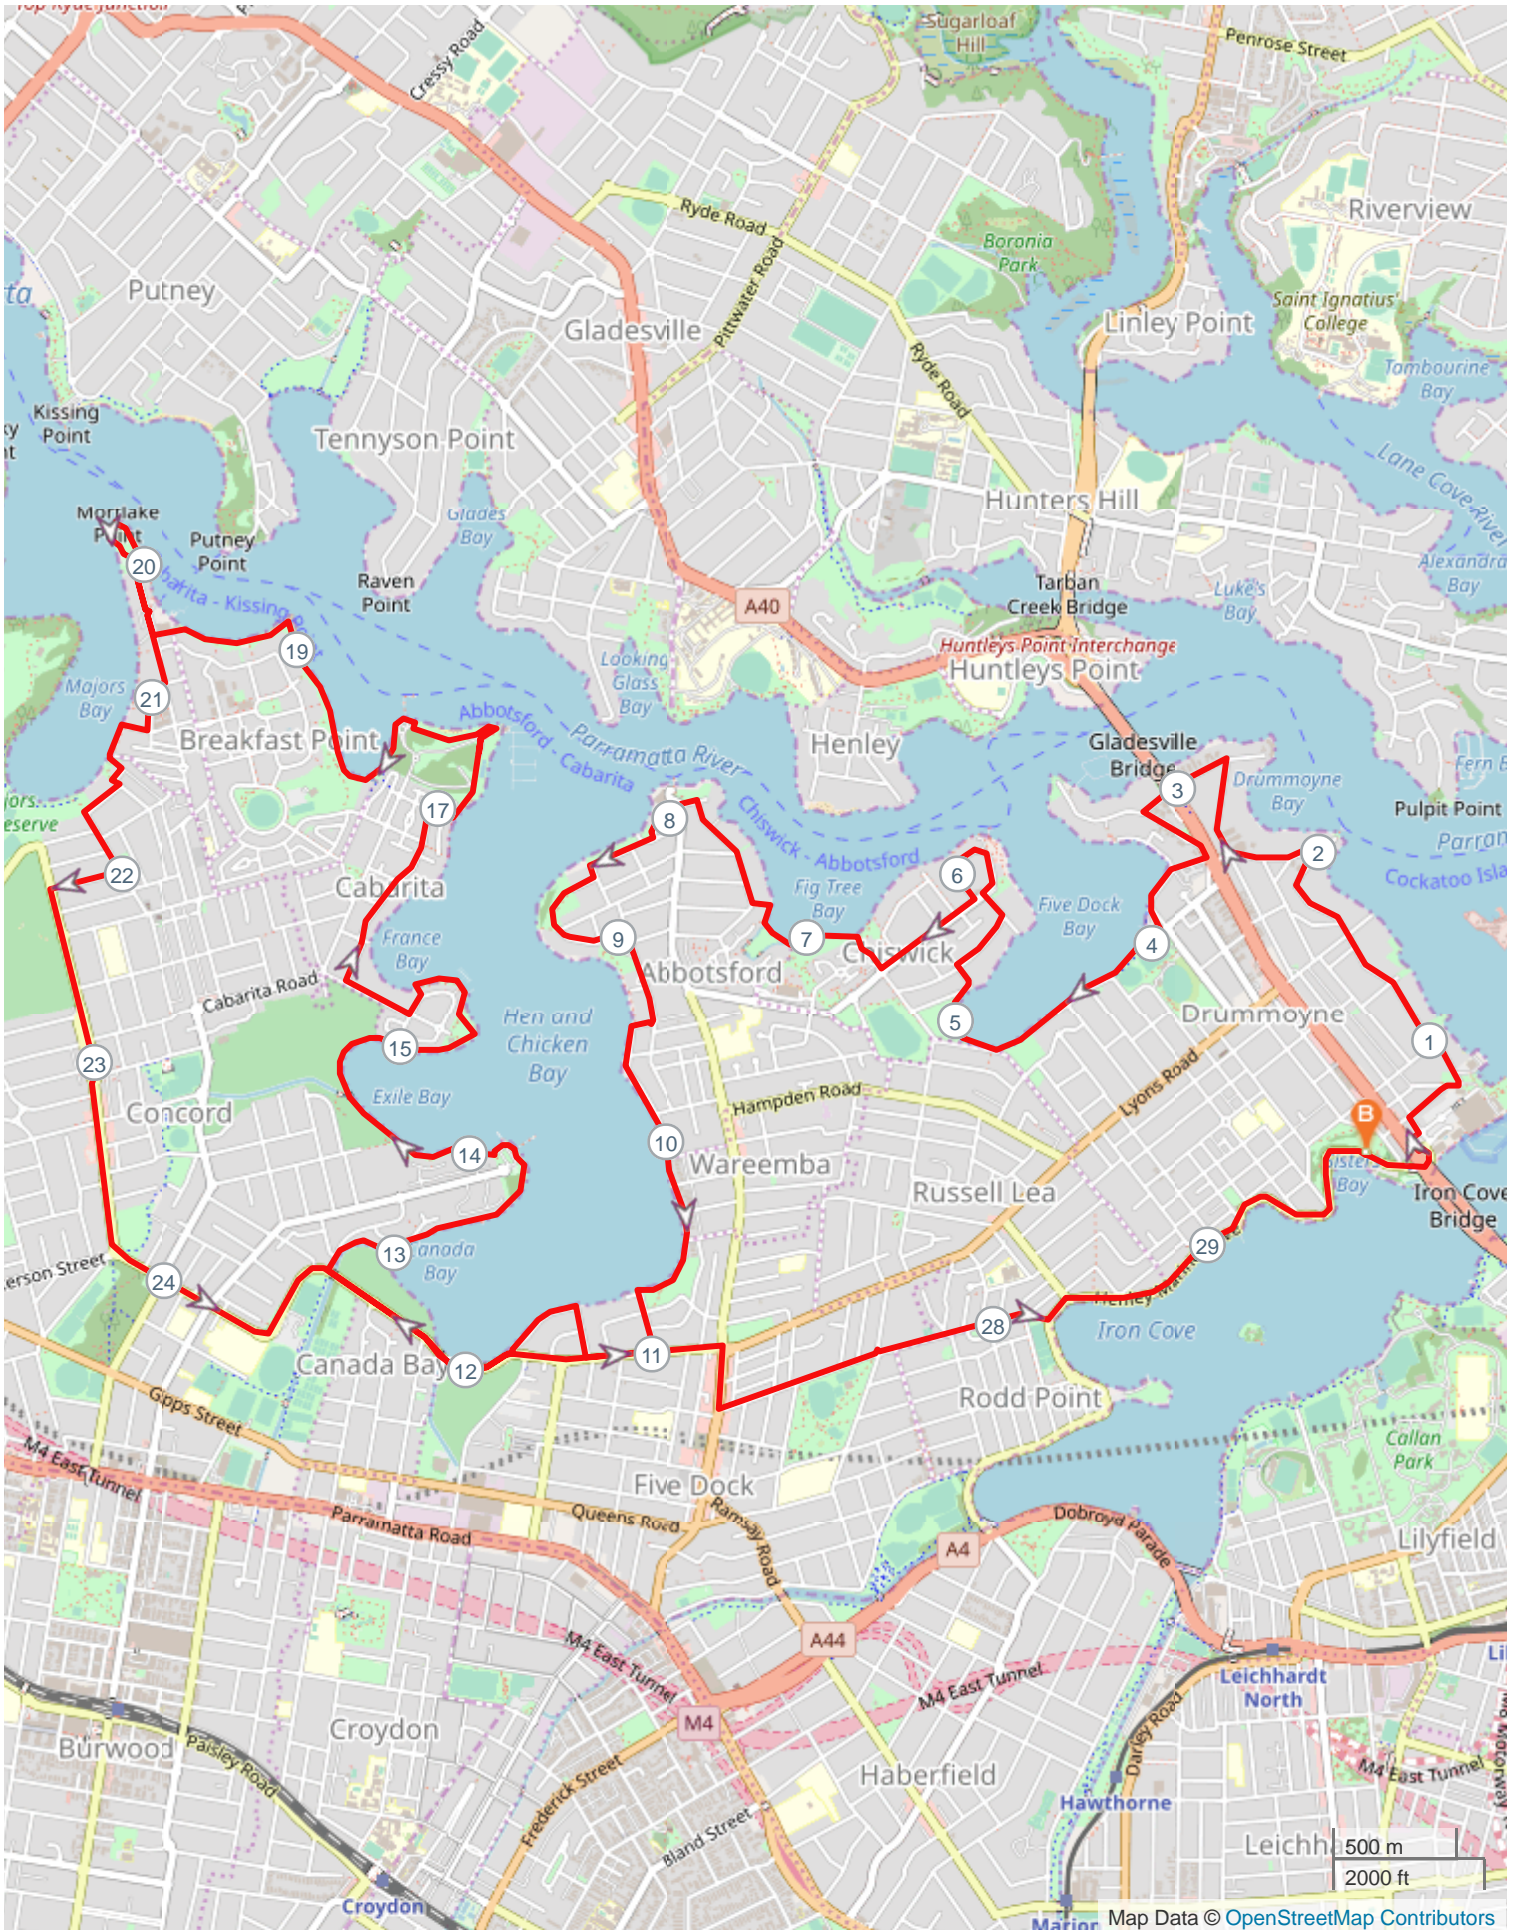

# SS Western Wanderer 30km

No	Km	Turn	Directions
28	23.766	↑	Turn left onto Crane Street then continue onto Lyons Road West
29	26.602	→	Turn right onto Great North Road, turn left onto Barnstaple Road
30	28.241	←	Turn left onto Henley Marine Drive stay on The Bay Run to the finish
31	29.994		FINISH