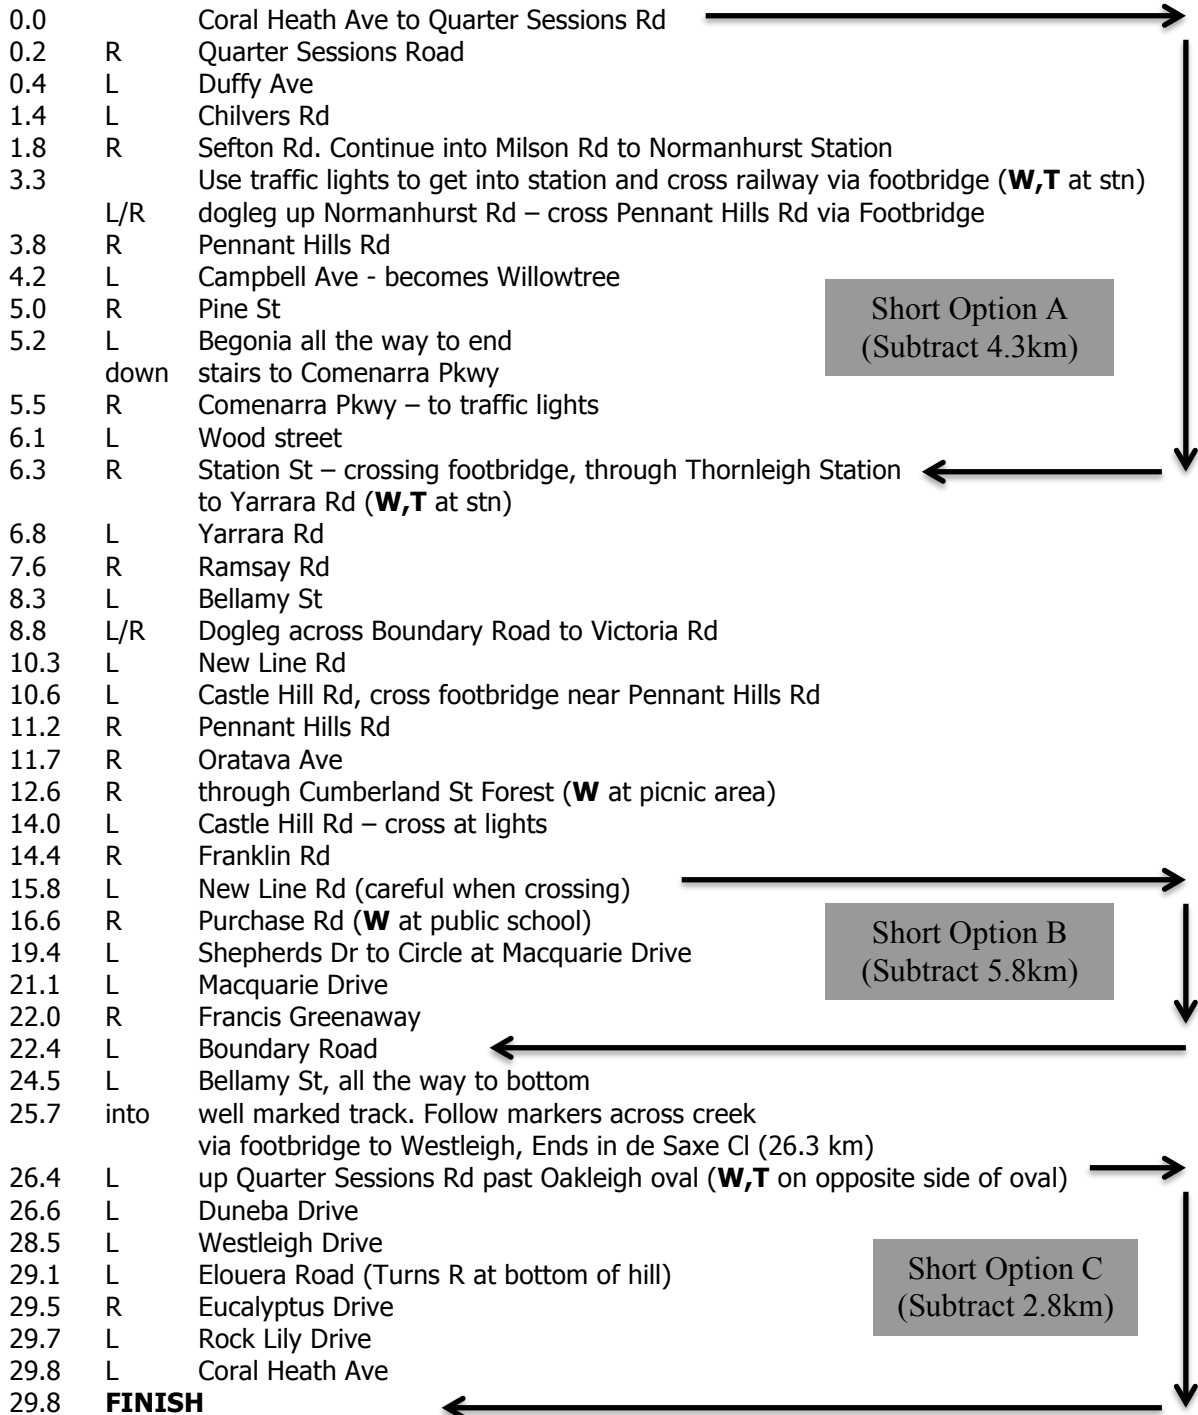

Westleigh Wrestle

START

Ruddock Park, Coral Heath Ave, Westleigh

Legend	
	Toilet stop
	Water stop
	5 km mark
	10 km mark

Sydney Striders

 PO Box 1227, Royal Exchange, Sydney NSW 1227

<http://www.sydneystriders.org.au>

Cherrybrook Circuit

15-30 km map

 Start/Finish at Ruddle Park,

 Coral Heath Ave., Westleigh

 Revised 17 June, 2017.

Westleigh Wrestle