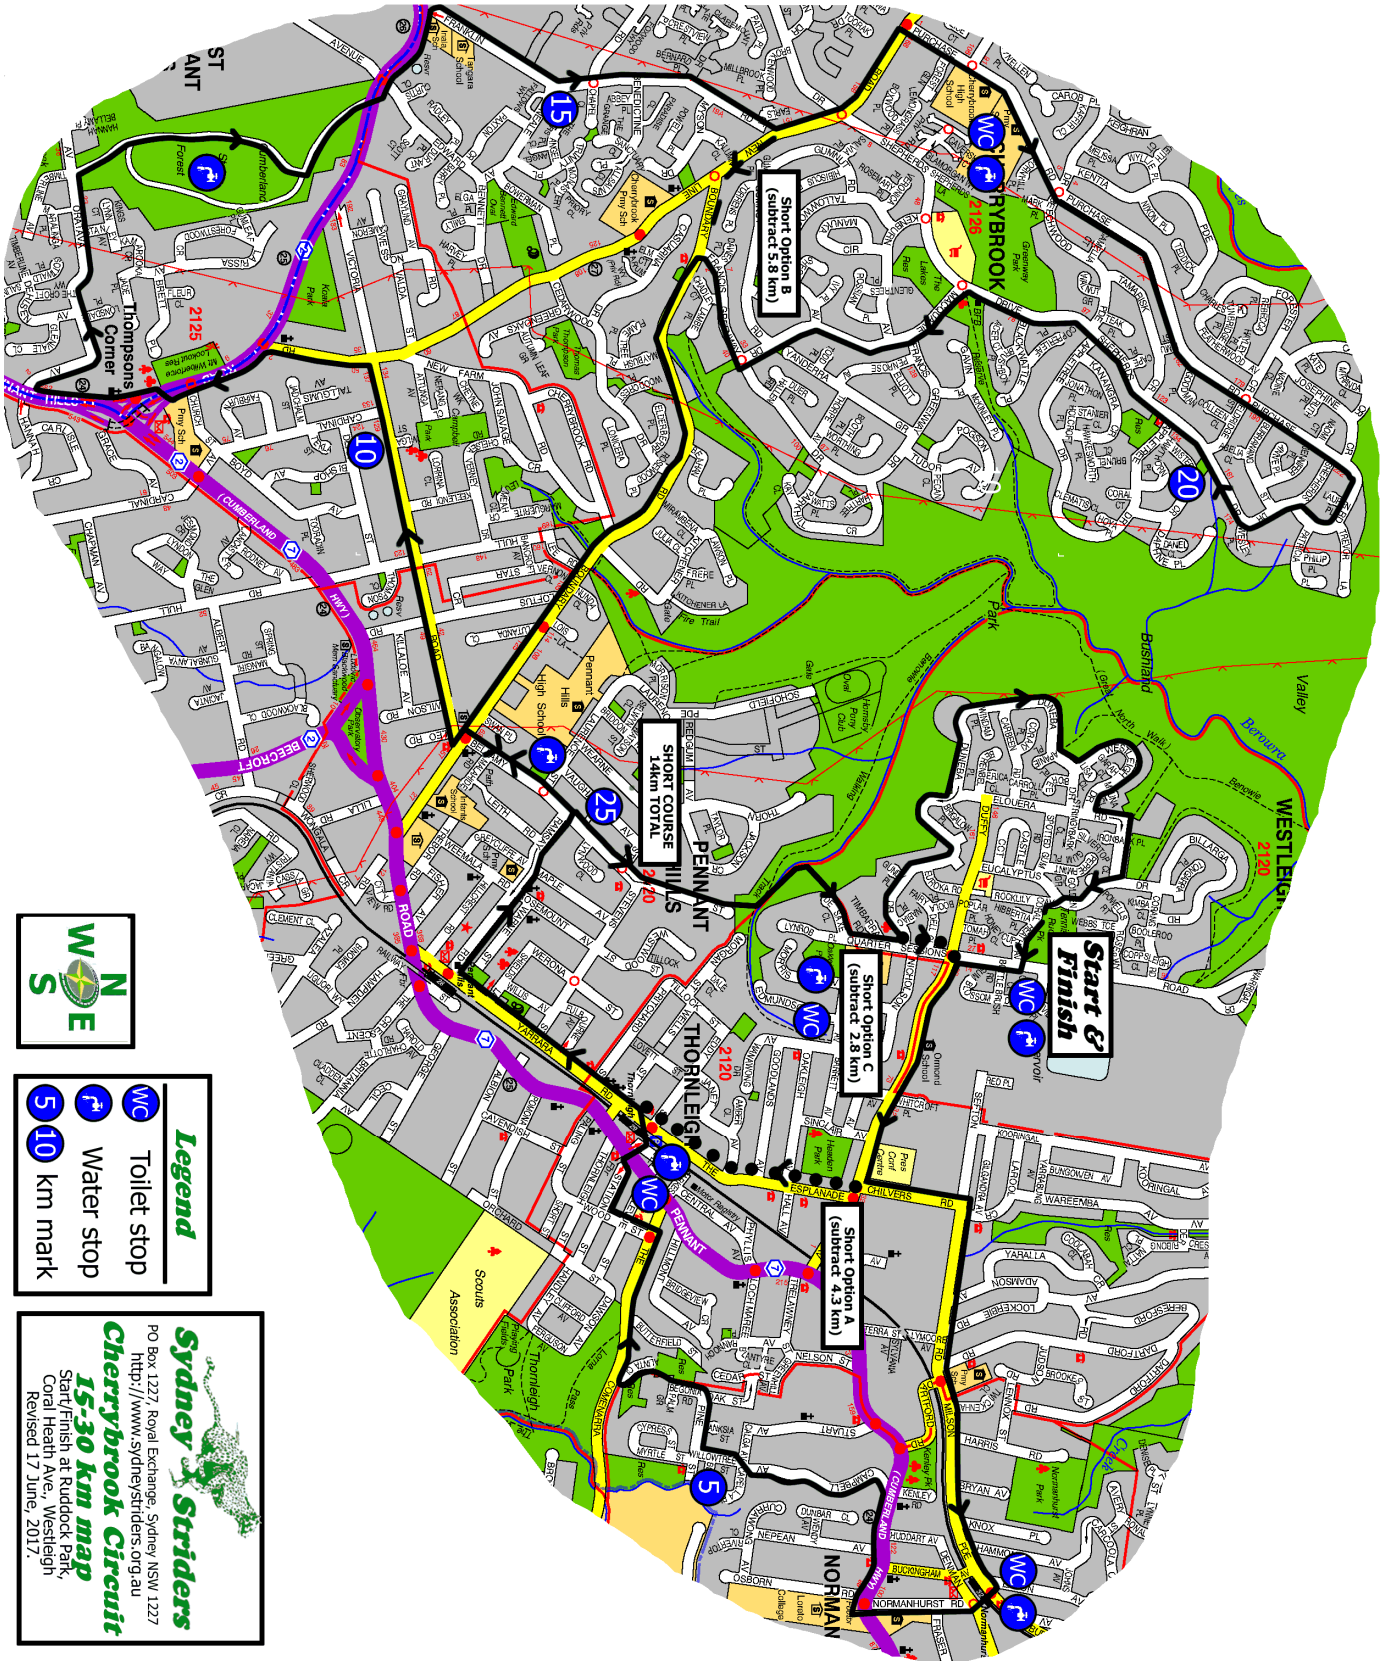

Westleigh Wrestle

START

Ruddock Park, Coral Heath Ave, Westleigh

Legend	
	Toilet stop
	Water stop
	5 km mark
	10 km mark

Sydney Striders

 PO Box 1227, Royal Exchange, Sydney NSW 1227

<http://www.sydneystriders.org.au>

Cherrybrook Circuit

15-30 km map

 Start/Finish at Ruddle Park,

 Coral Heath Ave., Westleigh

 Revised 17 June, 2017.

Westleigh Wrestle